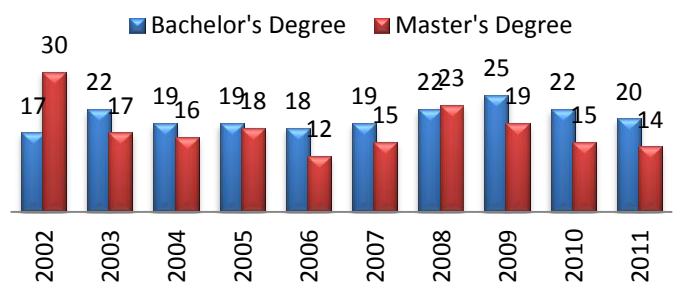

CSUSB as a Baccalaureate and Master's Institution

By: Muriel C. Lopez-Wagner
November 14, 2013
CSUSB Office of Institutional Research