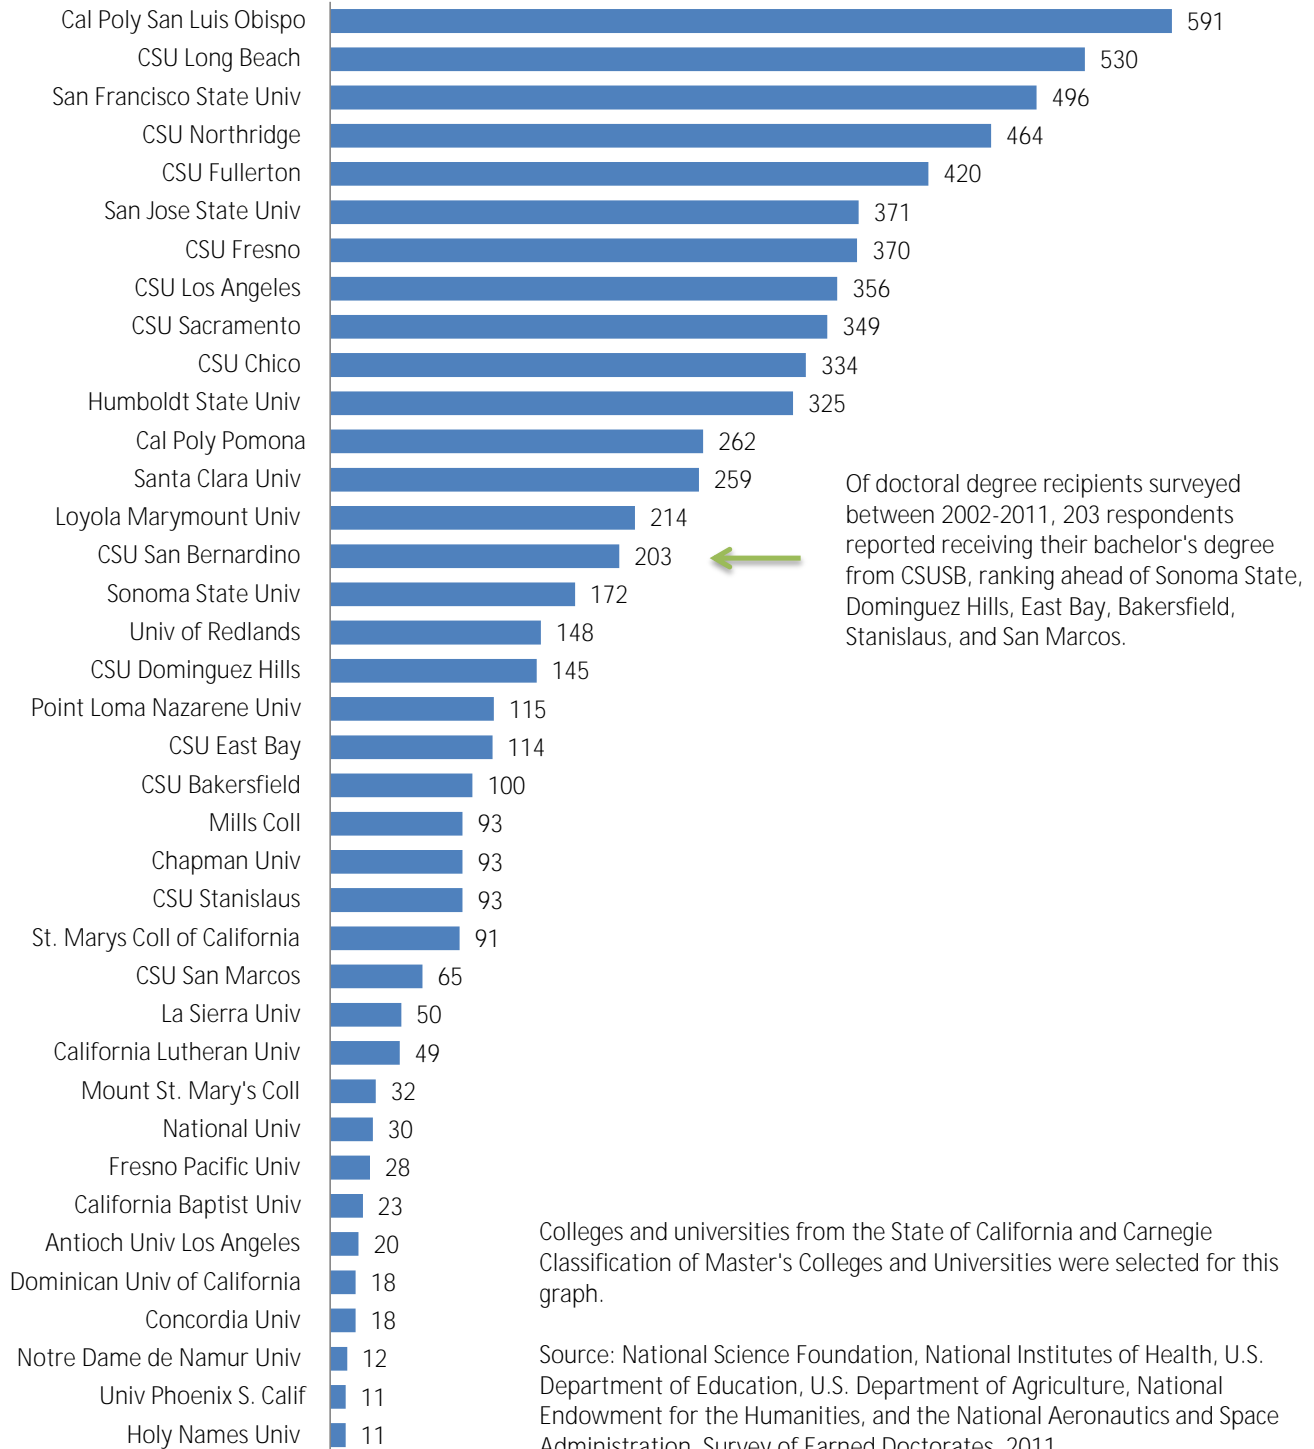

Table 2: Baccalaureate Institutions of Doctoral Recipients, 2002 and 2011 Gains in Ranking by CSU Campus

**Table 1: Baccalaureate Institutions of Doctoral Recipients, 2002–2011
California Colleges & Universities**