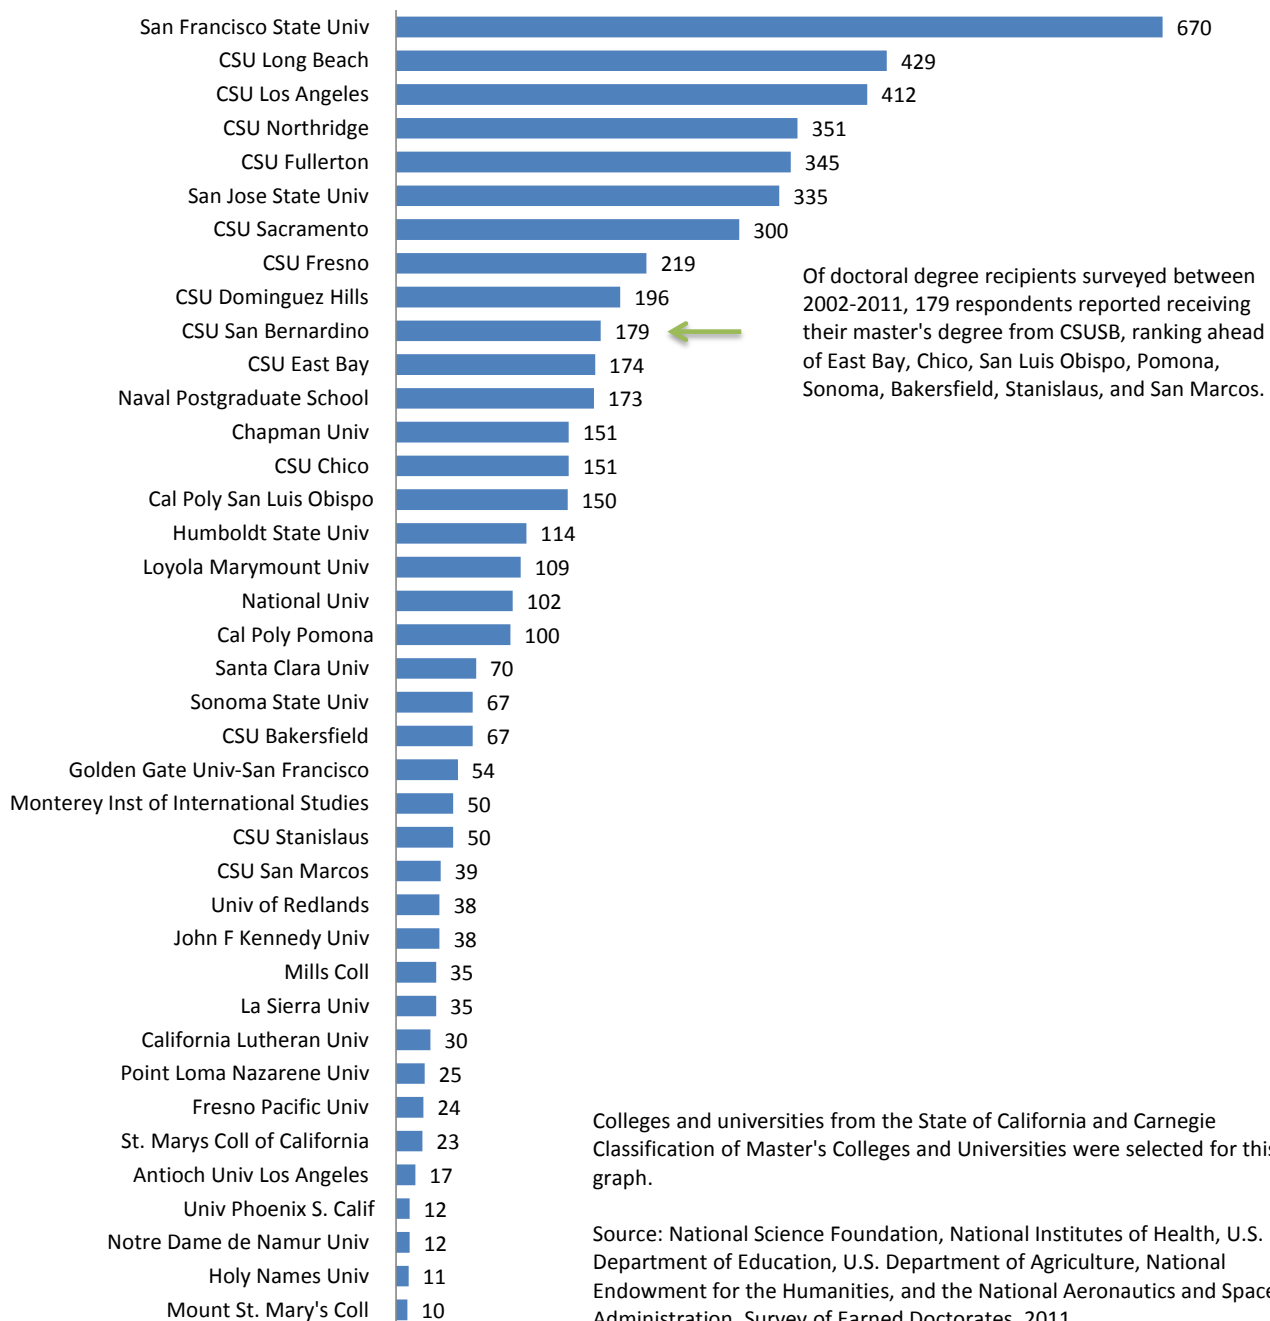

Table 4: Masters Institutions of Doctoral Recipients, 2002 and 2011 Gains in Ranking by CSU Campus