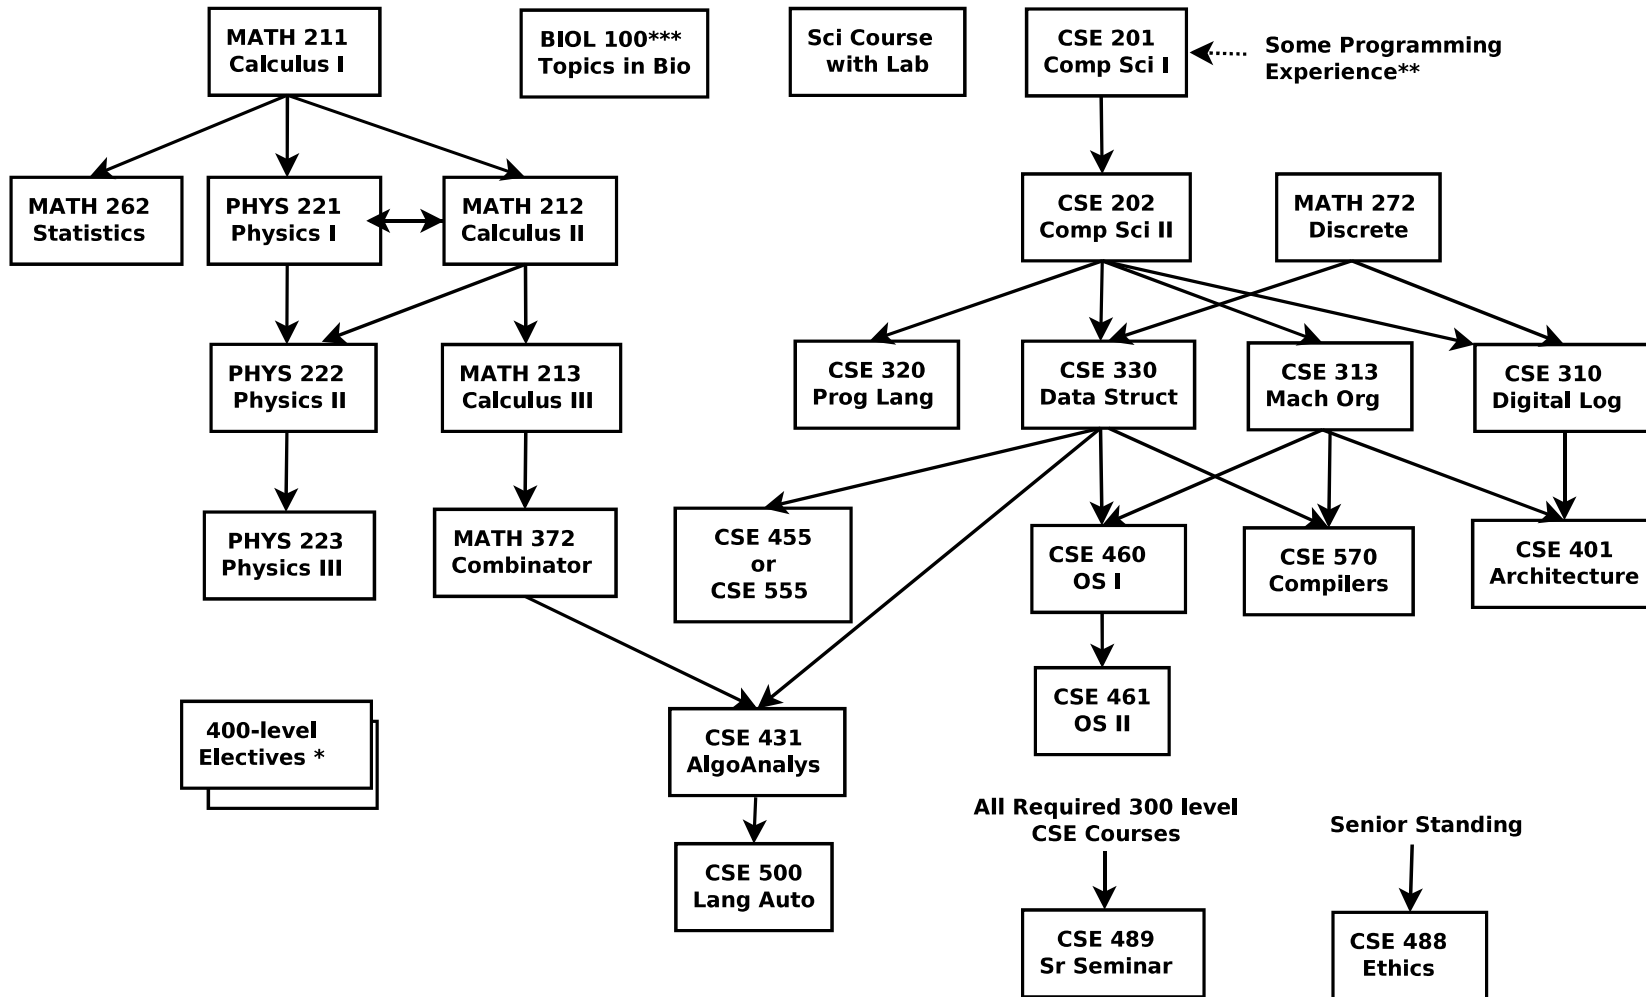

Bachelor of Science in Computer Science

Flowchart of Coursework -- Academic Year 2017/18

* 16 Elective units in CSE courses numbered 400 and above

** Some Programming Experience or CSE 125 (Visual Basic)

*** BIOL 200 also acceptable but does not fulfill GE requirement B2 (life sciences)