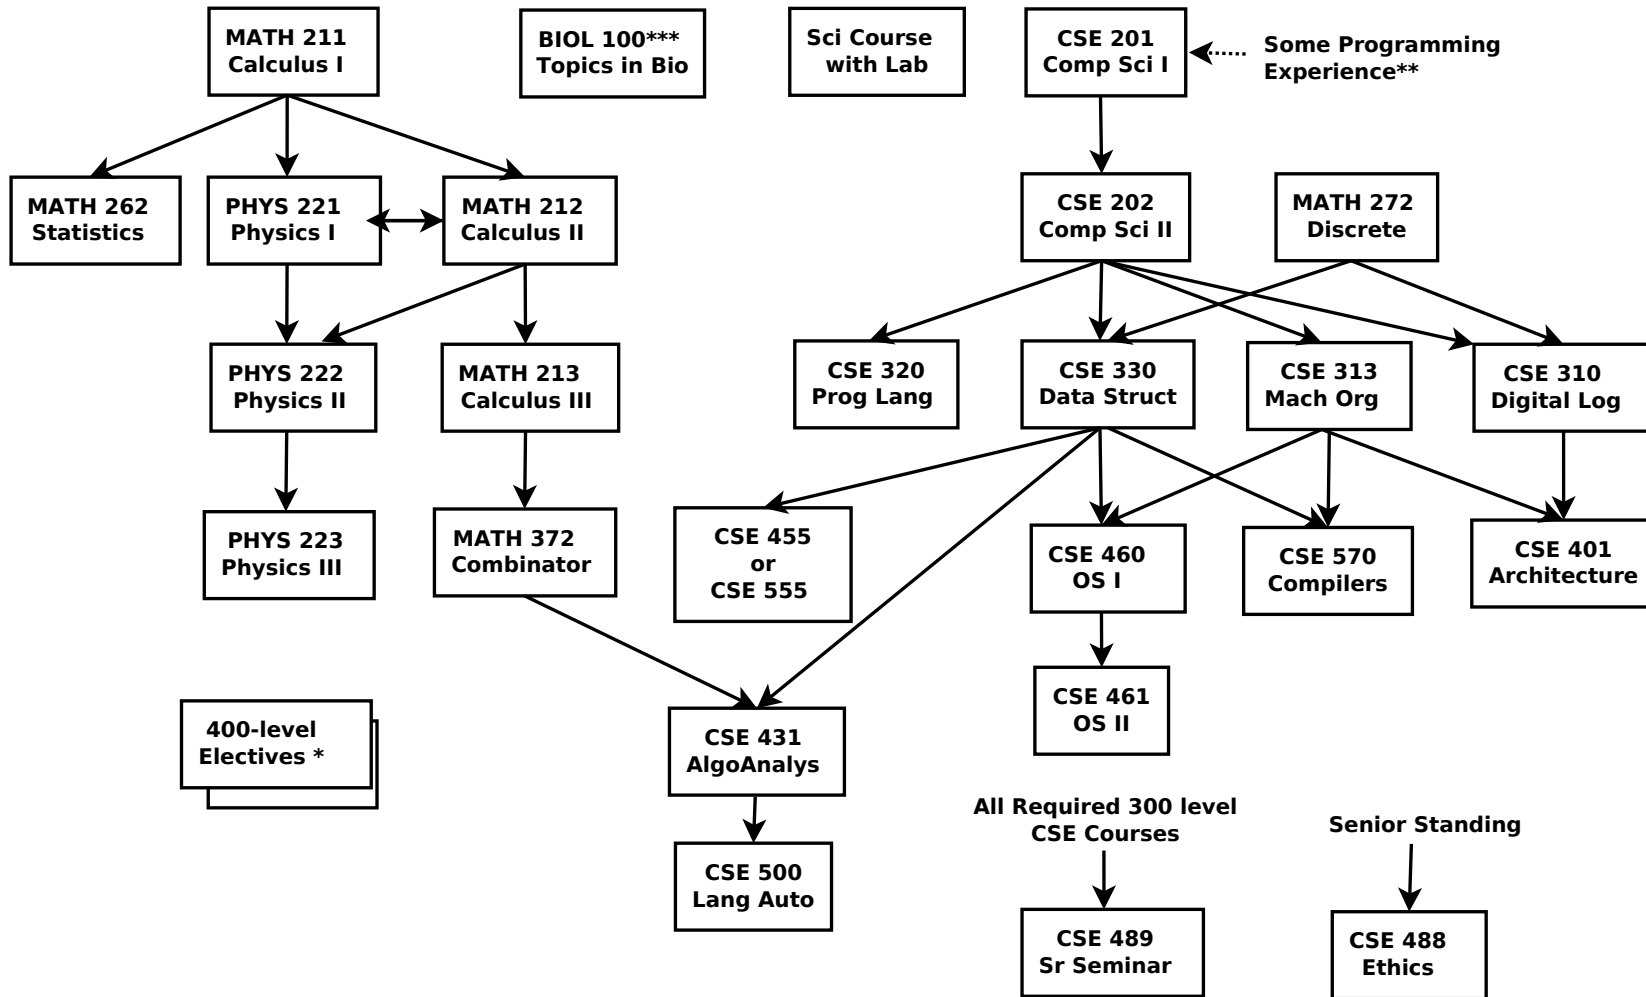

# Bachelor of Science in Computer Science

Flowchart of Coursework -- Academic Year 2016/17

\* 16 Elective units in CSE courses numbered 400 and above

\*\* Some Programming Experience or CSE 125 (Visual Basic)

\*\*\* BIOL 200 also acceptable but does not fulfill GE requirement B2 (life sciences)