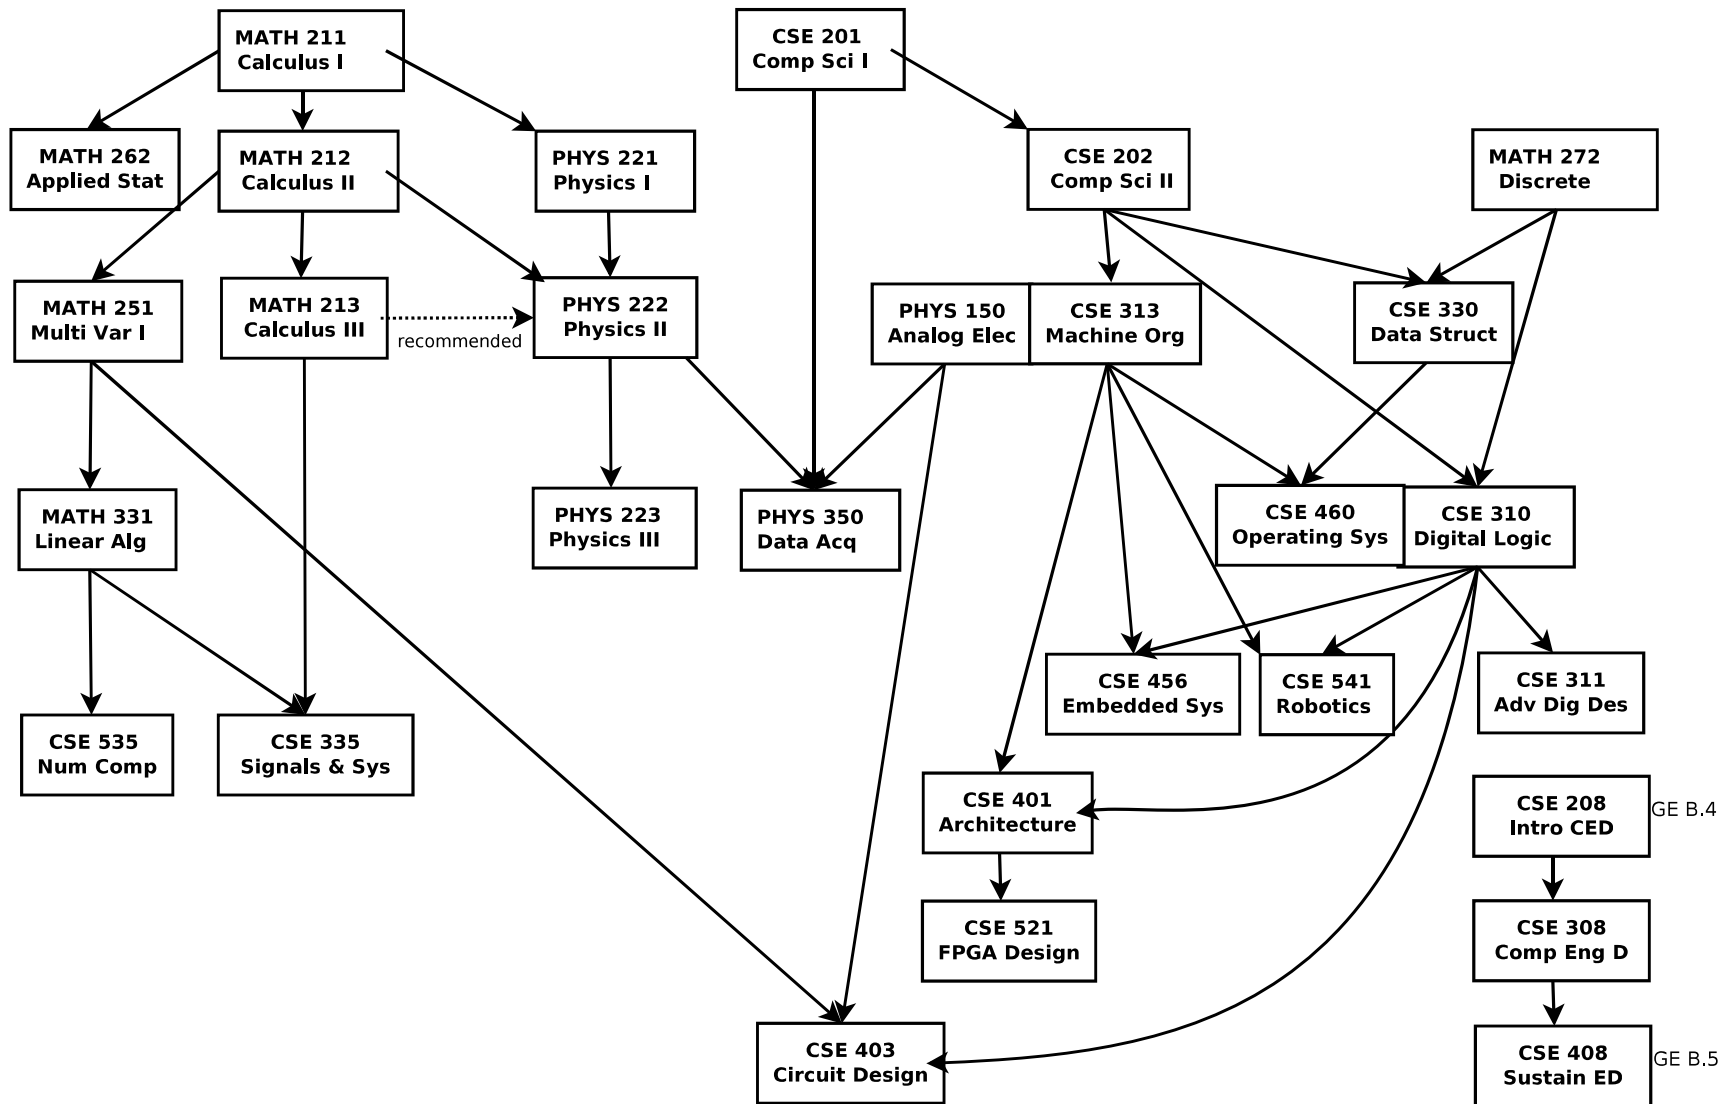

# BACHELOR OF SCIENCE IN COMPUTER ENGINEERING

Flowchart of Coursework -- Academic Year 2017 - 2018

**Take 3 courses for a total of 12 units from:  
CSE courses numbered 500 and above  
CSE 431, CSE 455, CSE461, PHYS 352**