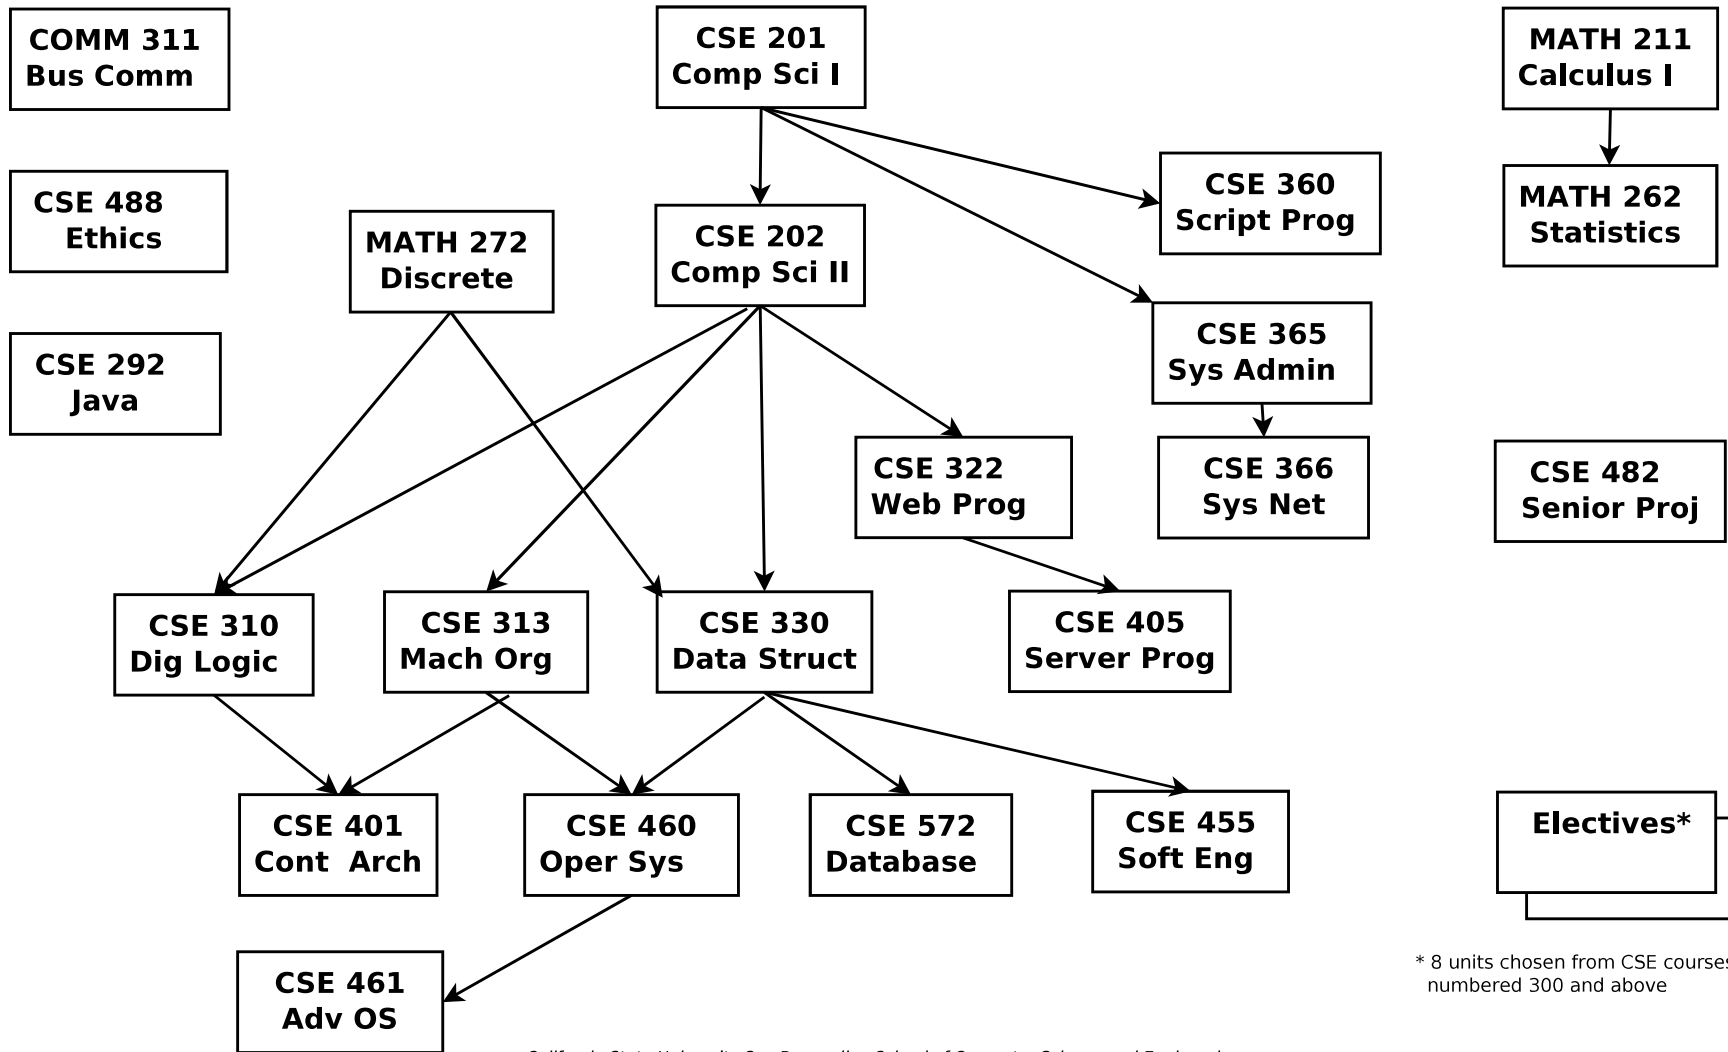

Bachelor of Arts in Computer Systems, System Administration Option

Flowchart of Coursework -- Academic Years 2017/18

* 8 units chosen from CSE courses numbered 300 and above