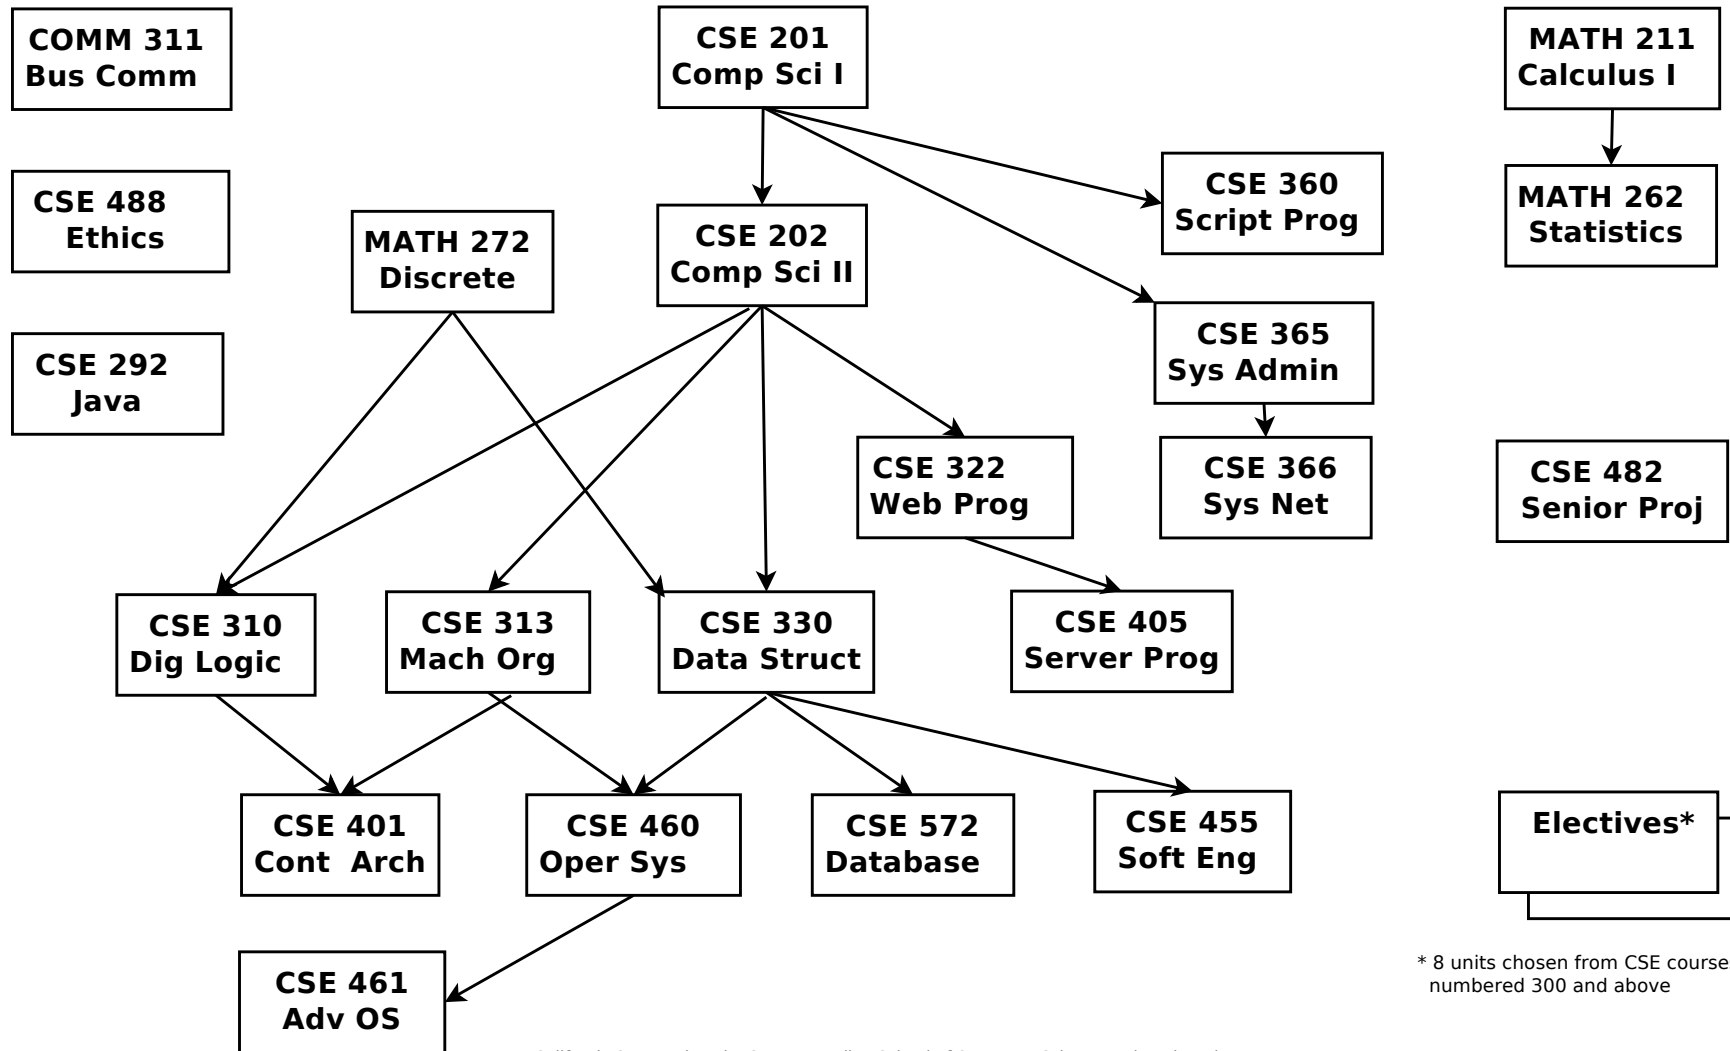

Bachelor of Arts in Computer Systems, System Administration Option

Flowchart of Coursework -- Academic Years 2016/17

California State University San Bernardino School of Computer Science and Engineering

Revision May 8, 2016 - dt

* 8 units chosen from CSE courses numbered 300 and above