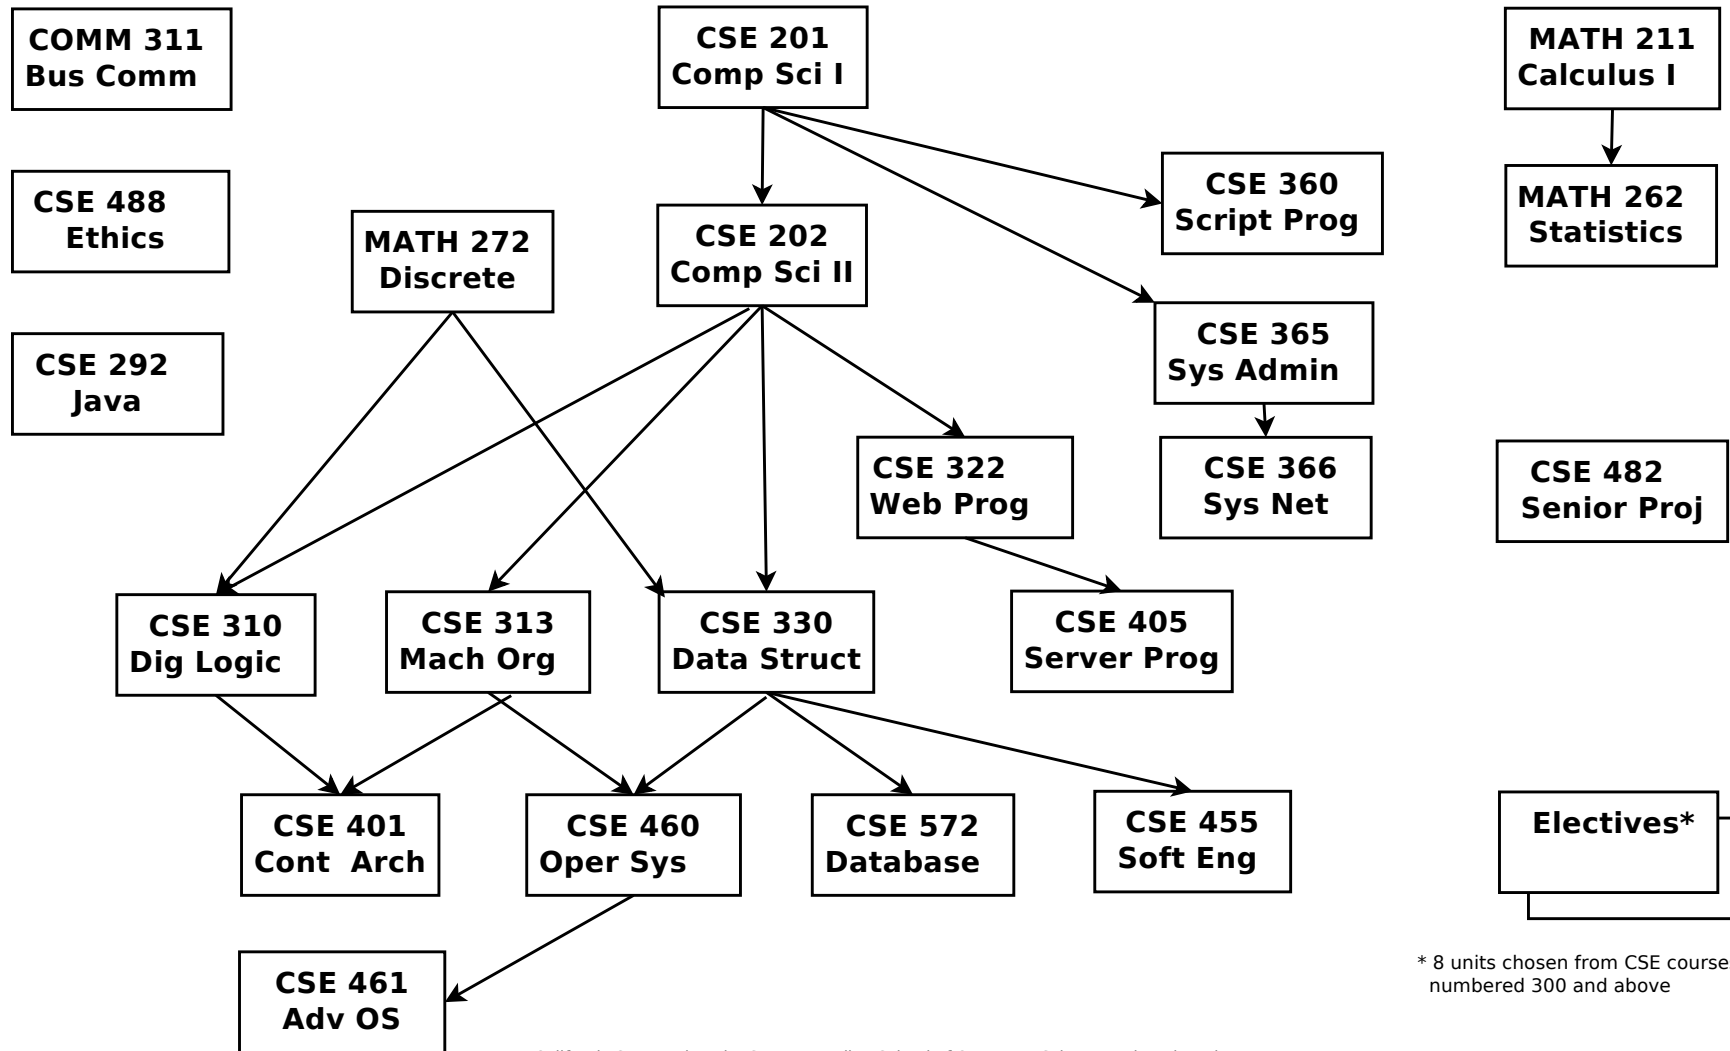

# Bachelor of Arts in Computer Systems, System Administration Option

Flowchart of Coursework -- Academic Years 2015/16

California State University San Bernardino School of Computer Science and Engineering

Revision May 28, 2015 - dt

\* 8 units chosen from CSE courses numbered 300 and above