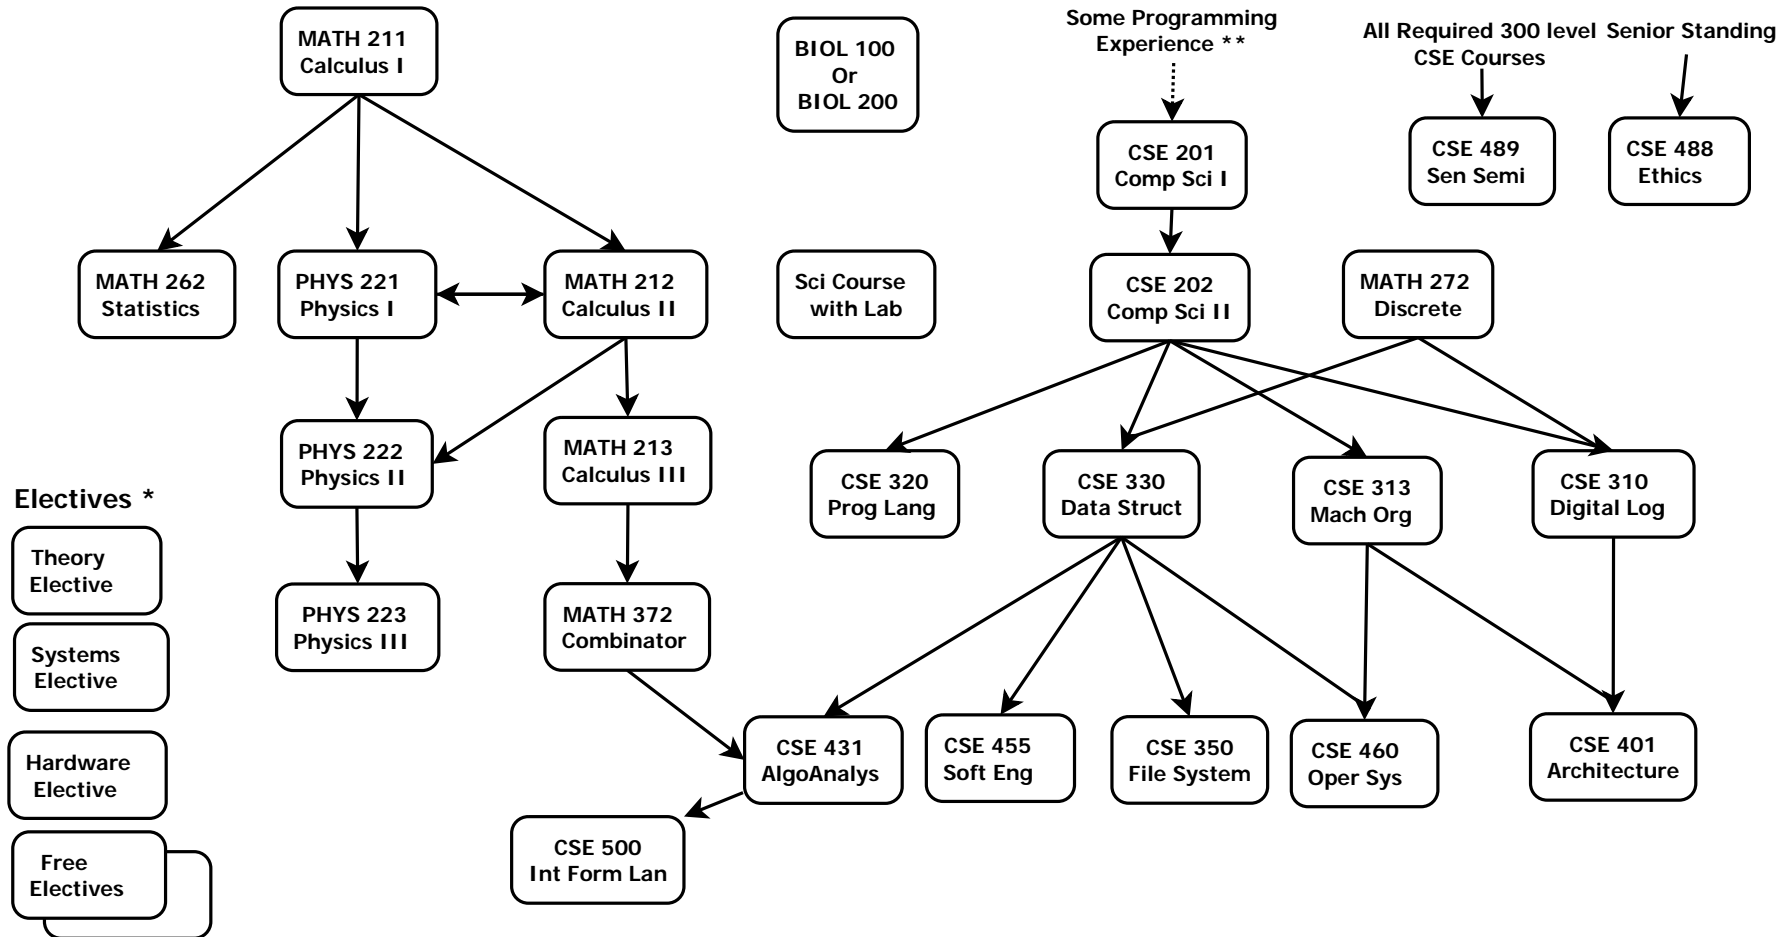

Bachelor of Science in Computer Science

Flowchart of Coursework -- Academic Year 2011/2012

***Electives (20 units):**

- Theory:** 4 units chosen from CSE 501, CSE 511, CSE 512, CSE 515, CSE 535
- Systems:** 4 units chosen from CSE 540, CSE 565, CSE 570, CSE 572, CSE 580
- Hardware:** 4 units chosen from CSE 510, CSE 524, CSE 525, CSE 530, CSE 531
- Free:** 8 units chosen from 400- and above level courses not previously counted as electives

****Take CSE 125 (Visual Basic) if no prior Programming Experience**