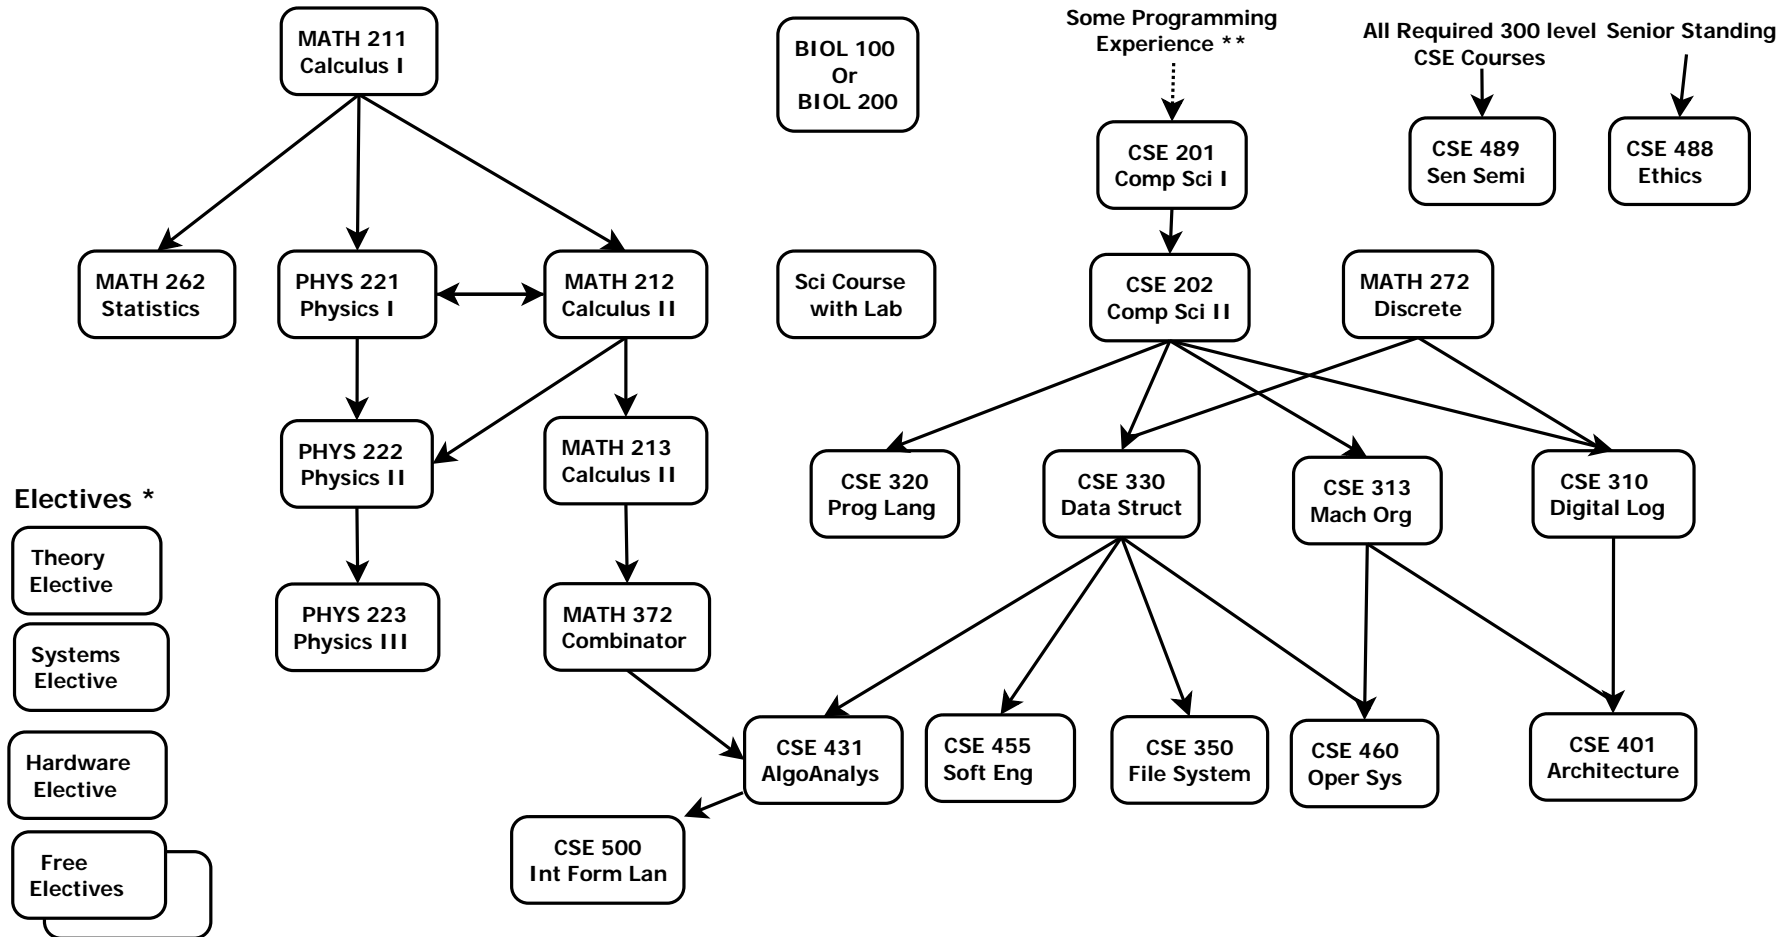

Bachelor of Science in Computer Science

Flowchart of Coursework -- Academic Year 2010/2011

***Electives (20 units):**

- Theory:** 4 units chosen from CSE 501, CSE 511, CSE 512, CSE 515, CSE 535
- Systems:** 4 units chosen from CSE 540, CSE 565, CSE 570, CSE 572, CSE 580
- Hardware:** 4 units chosen from CSE 510, CSE 524, CSE 525, CSE 530, CSE 531
- Free:** 8 units chosen from 400- and above level courses not previously counted as electives

****Take CSE 125 (Visual Basic) if no prior Programming Experience**