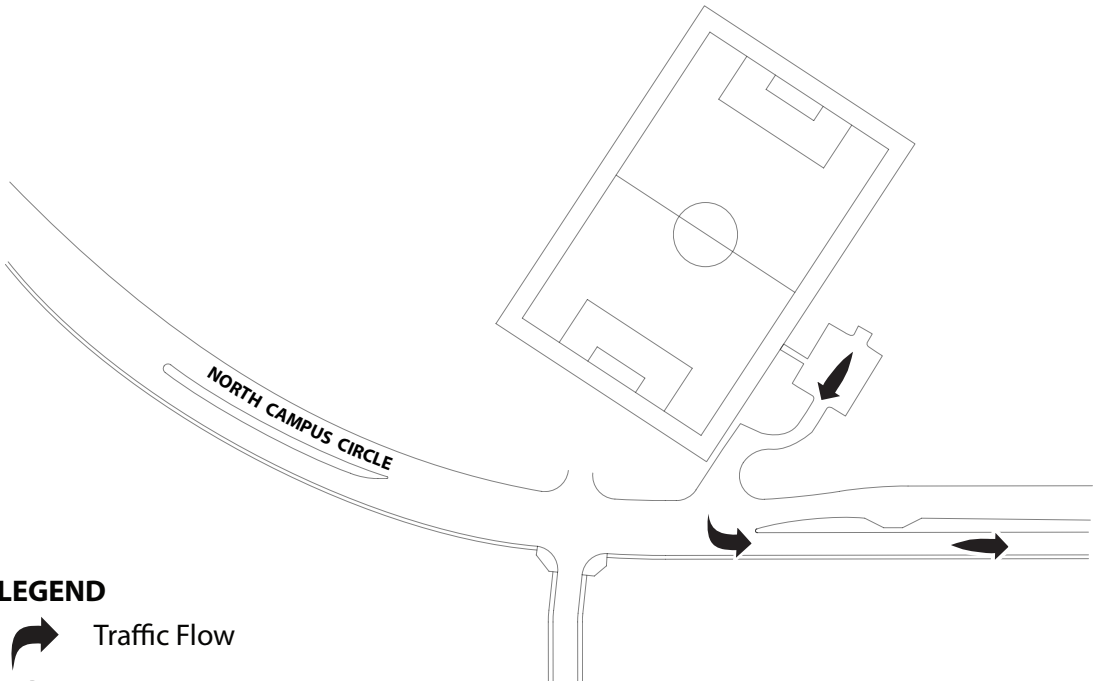

## CAMPUS TRAFFIC EVACUATION PLAN

# Location 18:

Premier Soccer Field

### Instructions:

Exit via North Campus Circle towards Little Mountain Drive. Follow Little Mountain Drive south to 27th Street and turn right. Follow 27th Street to the freeway on-ramp. Signage and/or support staff along the exit route will help guide traffic as necessary.

### LEGEND

-  Traffic Flow
-  Support Staff
-  Signage