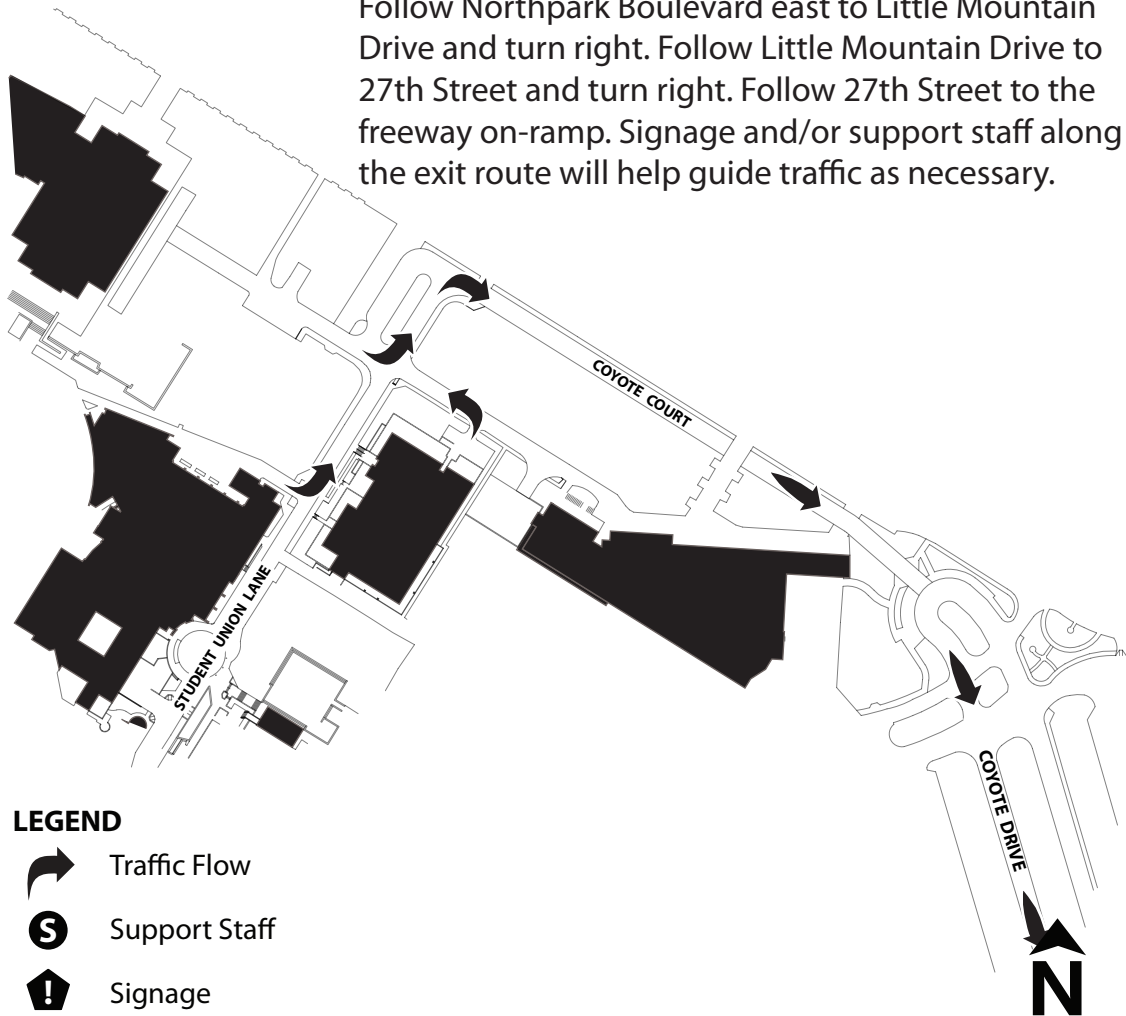

CAMPUS TRAFFIC EVACUATION PLAN

Location 10:

Student Union, Health Center, Library

Instructions:

Exit via Coyote Court towards Northpark Boulevard. Follow Northpark Boulevard east to Little Mountain Drive and turn right. Follow Little Mountain Drive to 27th Street and turn right. Follow 27th Street to the freeway on-ramp. Signage and/or support staff along the exit route will help guide traffic as necessary.

LEGEND

-  Traffic Flow
-  Support Staff
-  Signage