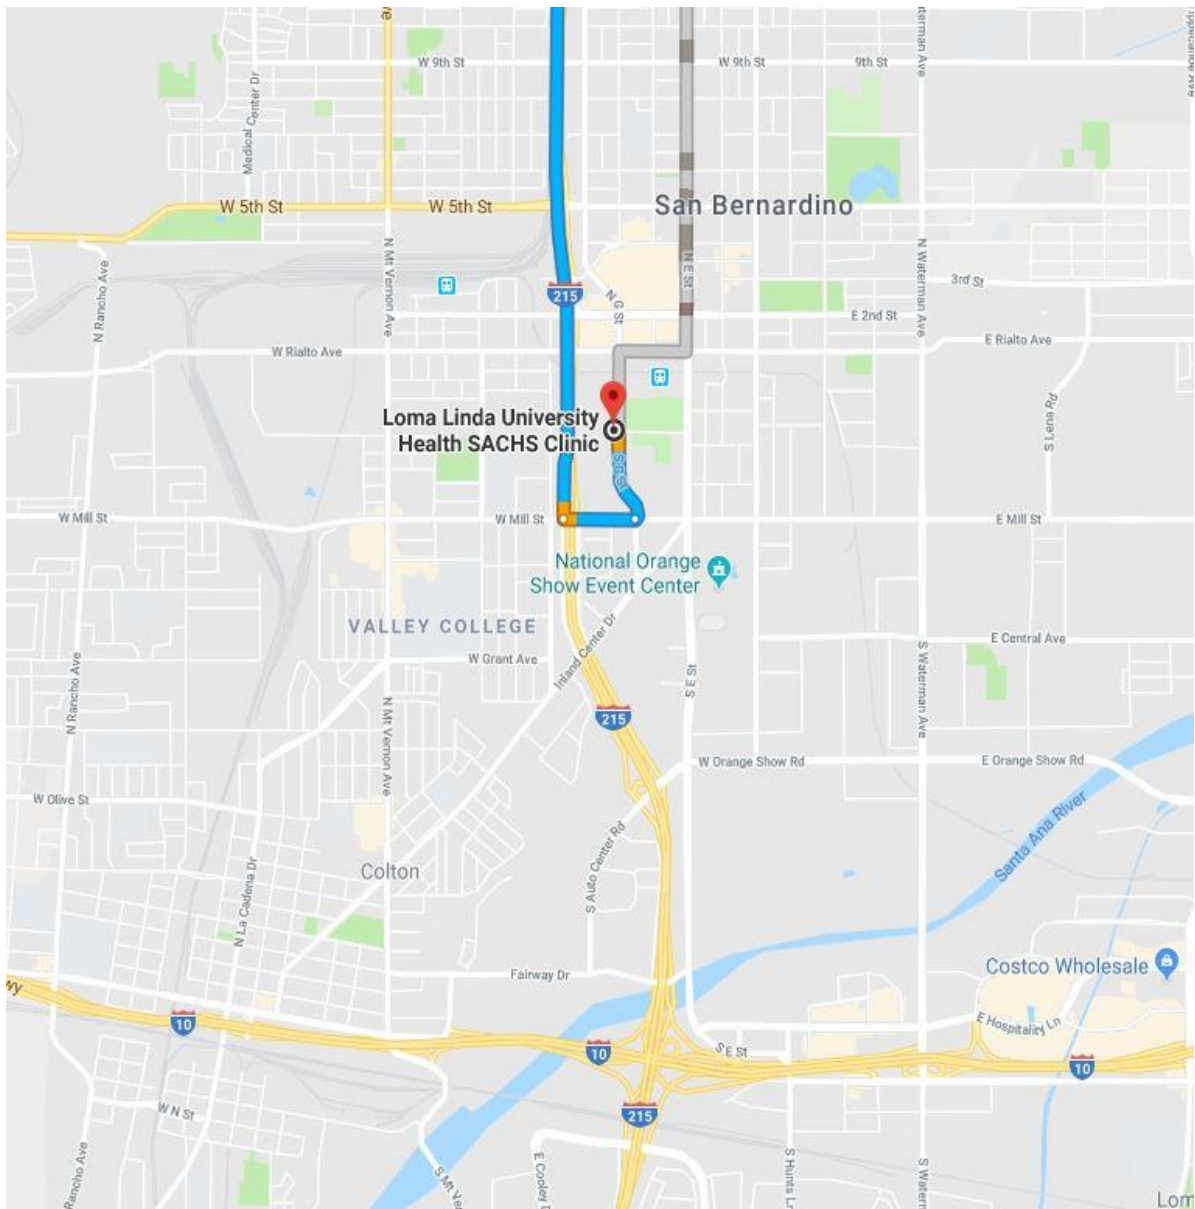

DIRECTIONS TO LOMA LINDA SAN MANUEL GATEWAY COLLEGE

Regional Mobility Dialogue Series
LEONARD TRANSPORTATION CENTER CSUSB

Directions to Loma Linda San Manuel Gateway College- 250 S. G. Street, San Bernardino CA, 92410

- If you are coming South on the 215, take the W. Mill St. Exit 42B
- Turn Left onto S. G. Street, San Manuel Gateway College will be on your left, 250 S. G. Street.
- It will be room number 2, it is the second door on the right as soon as you walk in the front lobby. There will be security guards that can show you the way as soon as you walk in the front lobby. We will also have signs directing you where to go.

- If you are coming North on the 215, use right two lanes to take Exit 42A for Inland Center Drive towards Colton.
- Use right two lanes to turn right onto S. Inland Center Drive.
- Turn left onto S. G. Street, San Manuel Gateway College will be on your left, 250 S. G. Street.
- It will be room number 2, it is the second door on the right as soon as you walk in the front lobby. There will be security guards that can show you the way as soon you walk in the front lobby. We will also have signs directing you where to go.