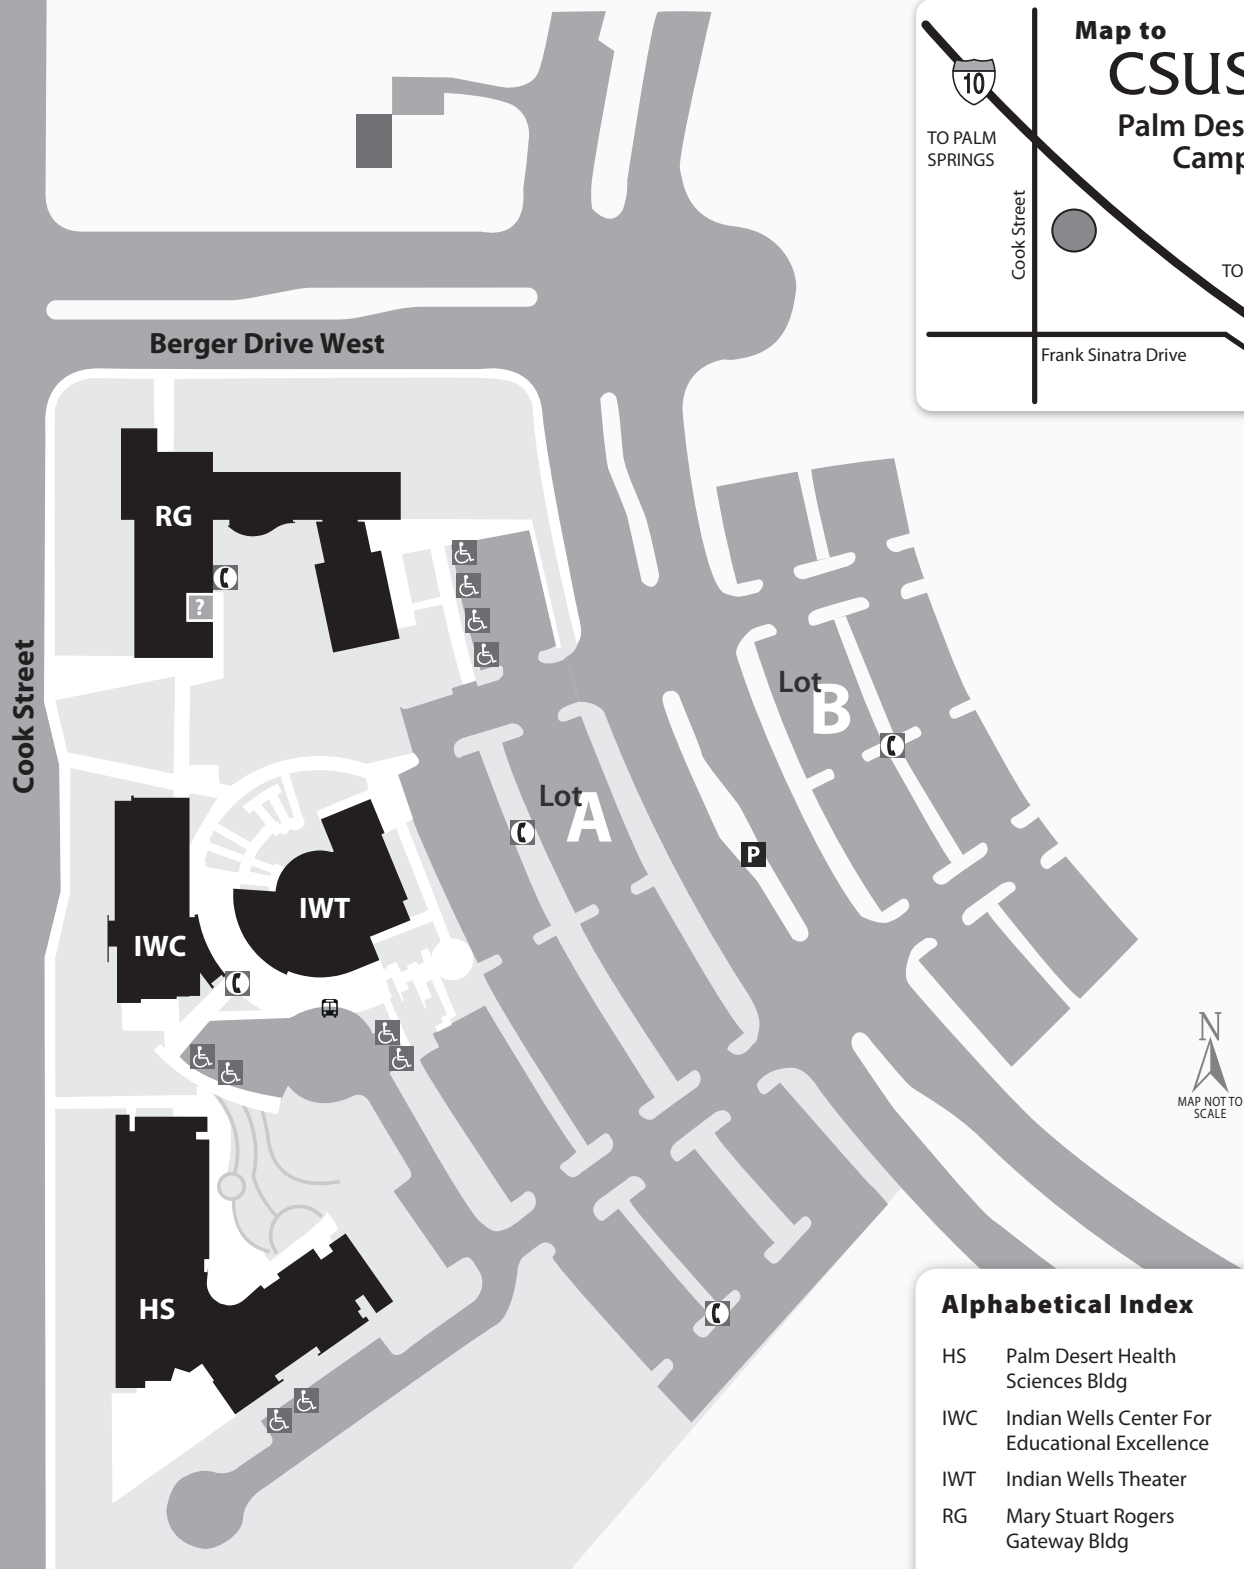

CALIFORNIA STATE UNIVERSITY, SAN BERNARDINO
PALM DESERT CAMPUS

Mar. 17, 2016

37-500 Cook Street Palm Desert, CA 92211 • (760) 341-2883 • <http://pdc.csusb.edu>

Recreation and Wellness Center →
36901 Cook Street, Palm Desert, CA 92211

*Parking permits are required to park on campus at all times – 24 hours a day/7 days a week.
<http://parking.csusb.edu>

Alphabetical Index

- HS Palm Desert Health Sciences Bldg
- IWC Indian Wells Center For Educational Excellence
- IWT Indian Wells Theater
- RG Mary Stuart Rogers Gateway Bldg

Legend

- Emergency Phones
- Disability/Medical Parking Areas
- Information Centers (IC)
- San Bernardino Campus Shuttle
- Parking Permit Dispenser*