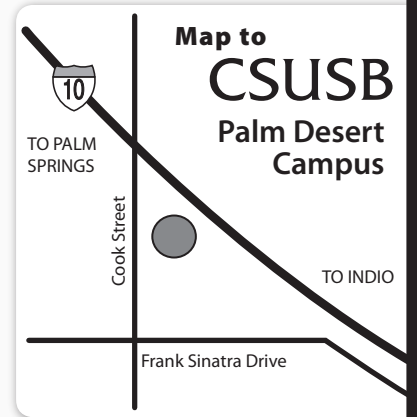

CALIFORNIA STATE UNIVERSITY, SAN BERNARDINO
PALM DESERT CAMPUS

Mar. 17, 2016

37-500 Cook Street Palm Desert, CA 92211 • (760) 341-2883 • <http://pdc.csusb.edu>

Recreation and Wellness Center →
36901 Cook Street, Palm Desert, CA 92211

*Parking permits are required to park on campus at all times – 24 hours a day/7 days a week.
<http://parking.csusb.edu>

Alphabetical Index

- HS Palm Desert Health Sciences Bldg
- IWC Indian Wells Center For Educational Excellence
- IWT Indian Wells Theater
- RG Mary Stuart Rogers Gateway Bldg