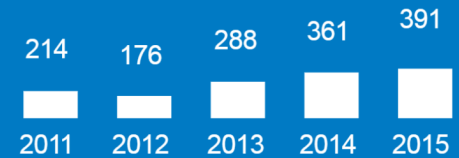

Did You Know

Full-time and part-time transfer students have different pathways to graduation?

Full-Time

12 or more units

Part-Time

Less than 12 units

Enrollment

90%