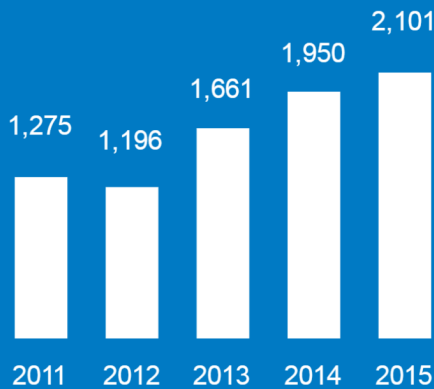

Did You Know

Full-time and part-time transfer students have different pathways to graduation?

Full-Time

12 or more units

Part-Time

Less than 12 units

Enrollment

90%

2nd Year Retention

76%

27%

2-Year Grad Rate

11%

74%

4-Year Grad Rate

55%