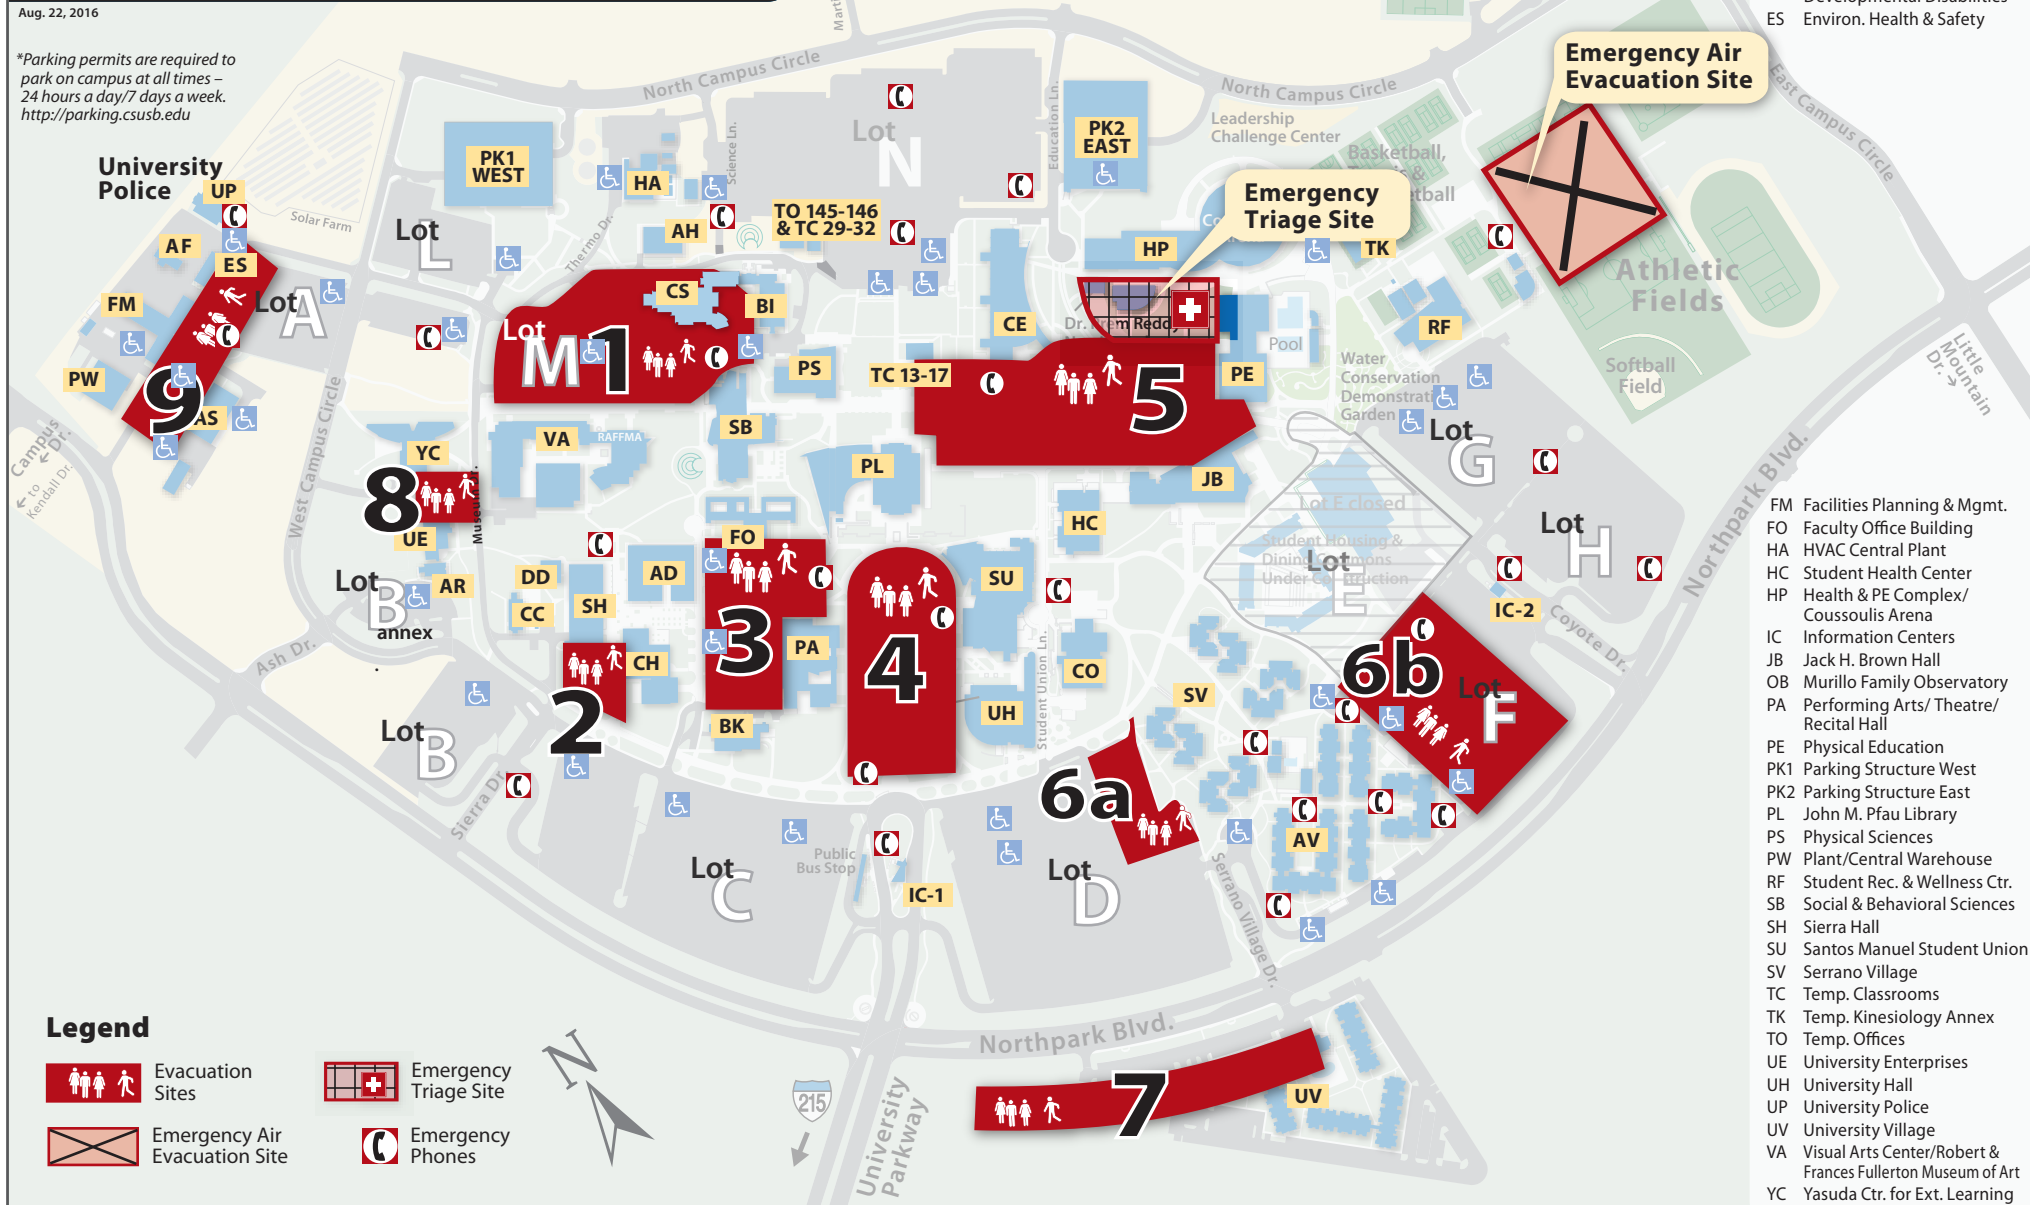

*Parking permits are required to park on campus at all times – 24 hours a day/7 days a week. <http://parking.csusb.edu>

10
UB

Campus Evacuation Sites

- AD Administration
- AF Auto Fleet Services
- AH Animal House/ Vivarium
- AR Academic Research
- AS Administrative Services
- AV Arrowhead Village Housing
- BI Biological Sciences
- BK Coyote Bookstore
- CC Children's Center
- CE College of Education
- CH Chaparral Hall
- CO Commons
- CS Chemical Sciences
- DD Univ. Center for Developmental Disabilities
- ES Environ. Health & Safety

- FM Facilities Planning & Mgmt.
- FO Faculty Office Building
- HA HVAC Central Plant
- HC Student Health Center
- HP Health & PE Complex/ Coussoulis Arena
- IC Information Centers
- JB Jack H. Brown Hall
- OB Murillo Family Observatory
- PA Performing Arts/ Theatre/ Recital Hall
- PE Physical Education
- PK1 Parking Structure West
- PK2 Parking Structure East
- PL John M. Pfau Library
- PS Physical Sciences
- PW Plant/Central Warehouse
- RF Student Rec. & Wellness Ctr.
- SB Social & Behavioral Sciences
- SH Sierra Hall
- SU Santos Manuel Student Union
- SV Serrano Village
- TC Temp. Classrooms
- TK Temp. Kinesiology Annex
- TO Temp. Offices
- UE University Enterprises
- UH University Hall
- UP University Police
- UV University Village
- VA Visual Arts Center/Robert & Frances Fullerton Museum of Art
- YC Yasuda Ctr. for Ext. Learning