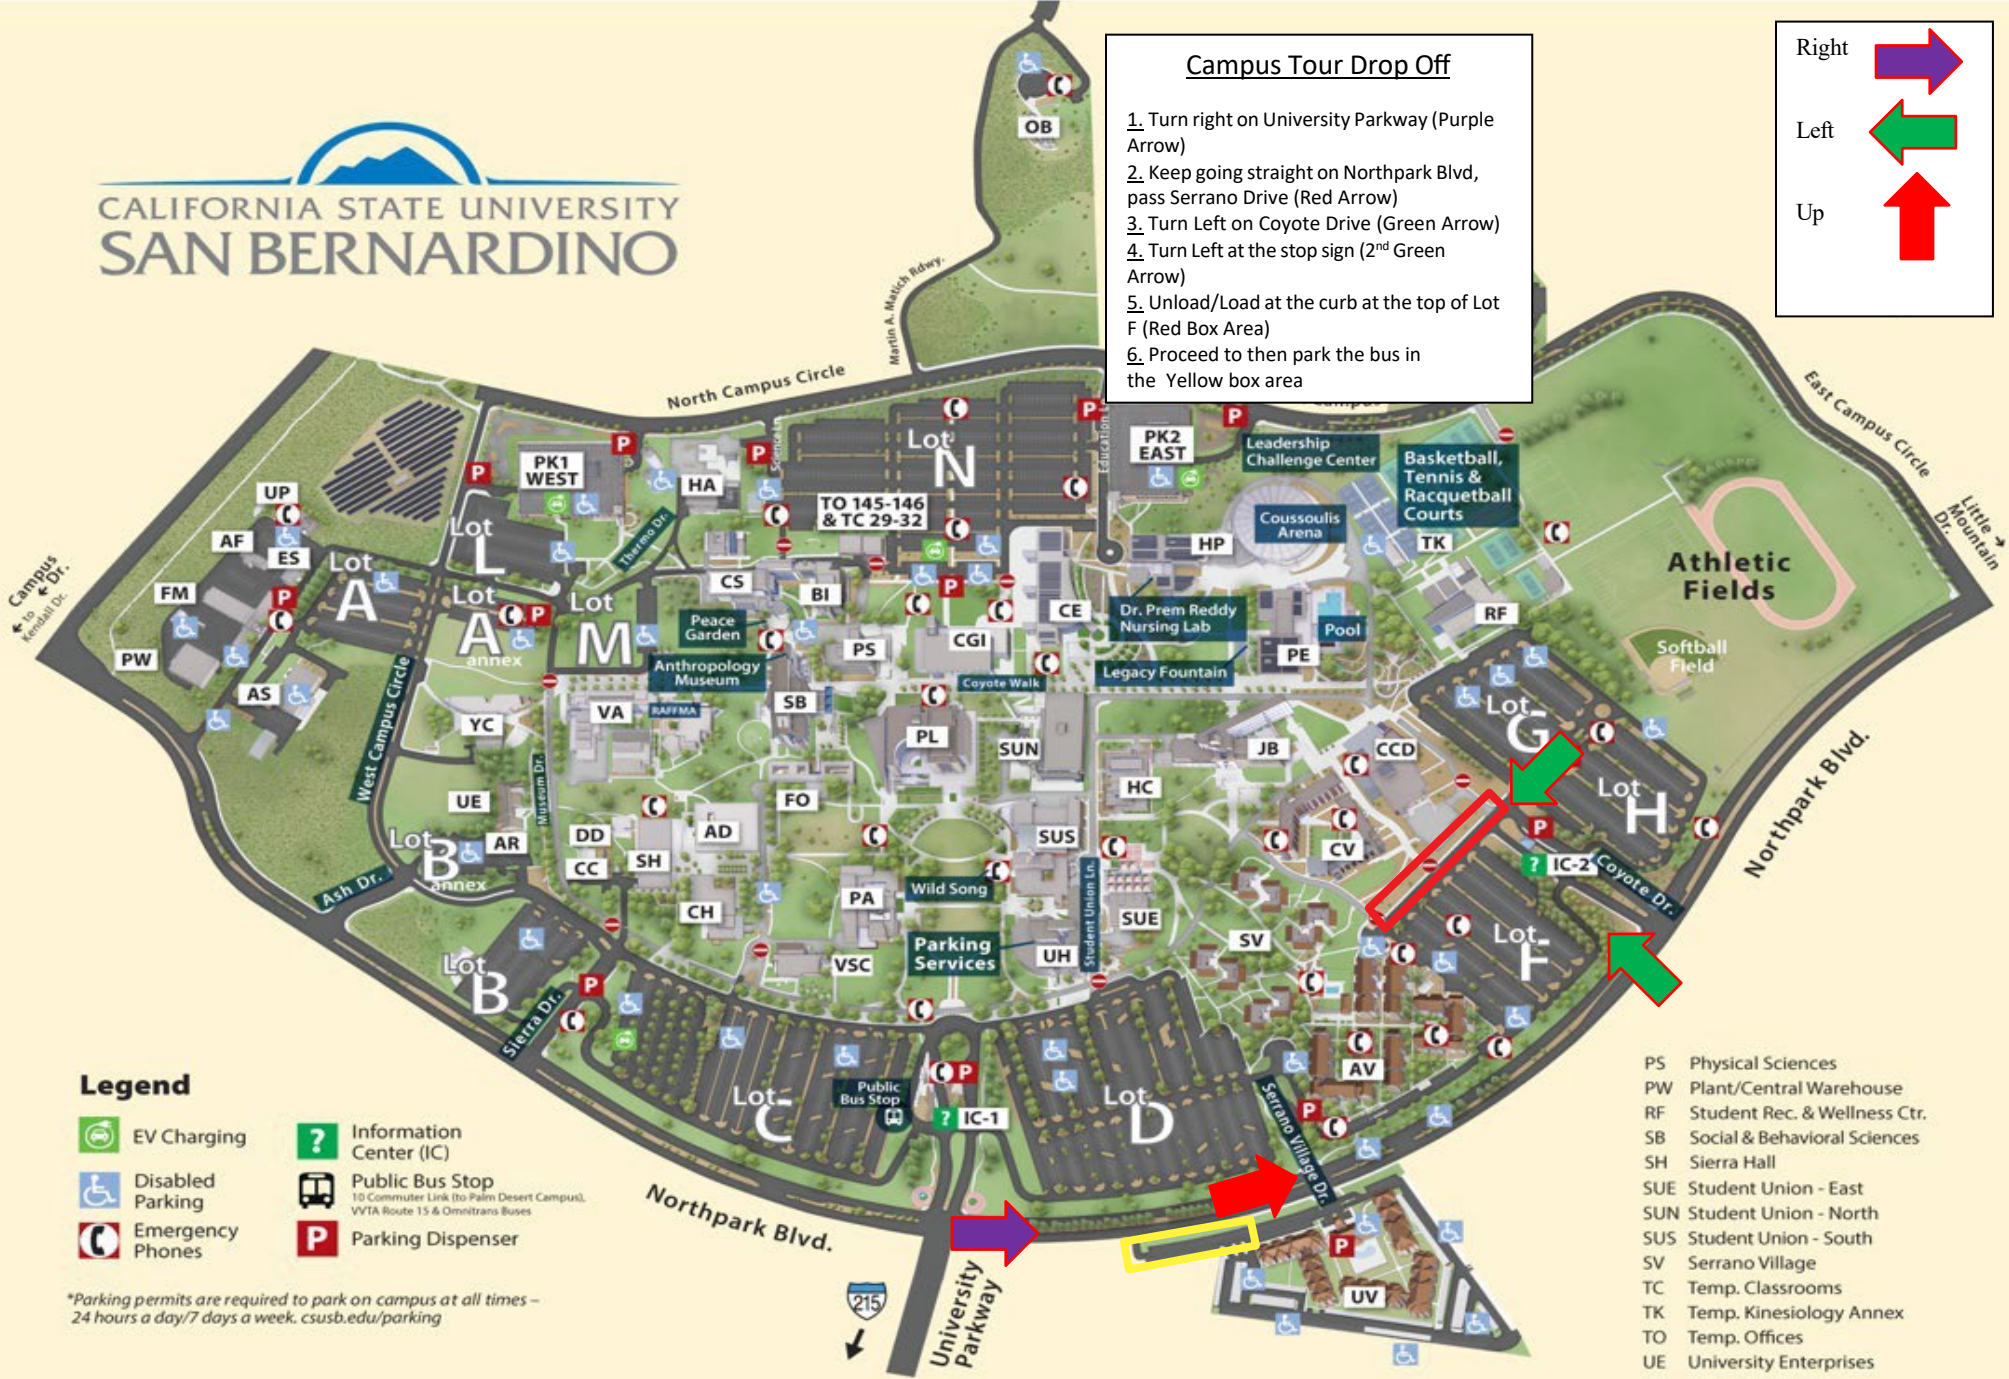

## Campus Tour Drop Off

1. Turn right on University Parkway (Purple Arrow)
2. Keep going straight on Northpark Blvd, pass Serrano Drive (Red Arrow)
3. Turn Left on Coyote Drive (Green Arrow)
4. Turn Left at the stop sign (2<sup>nd</sup> Green Arrow)
5. Unload/Load at the curb at the top of Lot F (Red Box Area)
6. Proceed to then park the bus in the Yellow box area

### Legend

- EV Charging
- Disabled Parking
- Emergency Phones
- Information Center (IC)
- Public Bus Stop  
10 Commuter Link (to Palm Desert Campus),  
VITA Route 15 & Omnitrans Buses
- Parking Dispenser

\*Parking permits are required to park on campus at all times – 24 hours a day/7 days a week. [csusb.edu/parking](http://csusb.edu/parking)

AD Administration	CCD Coyote Commons	DD Univ. Center for Developmental Disabilities	HP Health & PE Complex / Coussoulis Arena	PA Performing Arts/Theatre/ Recital Hall	UV University Village
AF Auto Fleet Services	CE College of Education	ES Environ. Health & Safety	IC Information Centers	PE Physical Education	VA Visual Arts Center/ Robert & Frances Fullerton Museum of Art
AR Academic Research	CGI Center for Global Innovation	FM Facilities Planning & Mgmt.	JB Jack H. Brown Hall	PK1 Parking Structure West	VSC Veterans Success Center
AS Administrative Services	CH Chaparral Hall	FO Faculty Office Building	OB Murillo Family Observatory	PK2 Parking Structure East	YC Yasuda Ctr. for Ext. Learning
AV Arrowhead Village Housing	CS Chemical Sciences	HA HVAC Central Plant		PL John M. Pfau Library	
BI Biological Sciences	CV Coyote Village	HC Student Health Center			
CC Children's Center					

PS Physical Sciences	RF Student Rec. & Wellness Ctr.
PW Plant/Central Warehouse	SB Social & Behavioral Sciences
SH Sierra Hall	SUN Student Union - North
SUE Student Union - East	SUS Student Union - South
SV Serrano Village	TC Temp. Classrooms
TK Temp. Kinesiology Annex	TO Temp. Offices
UE University Enterprises	UH University Hall
UP University Police	