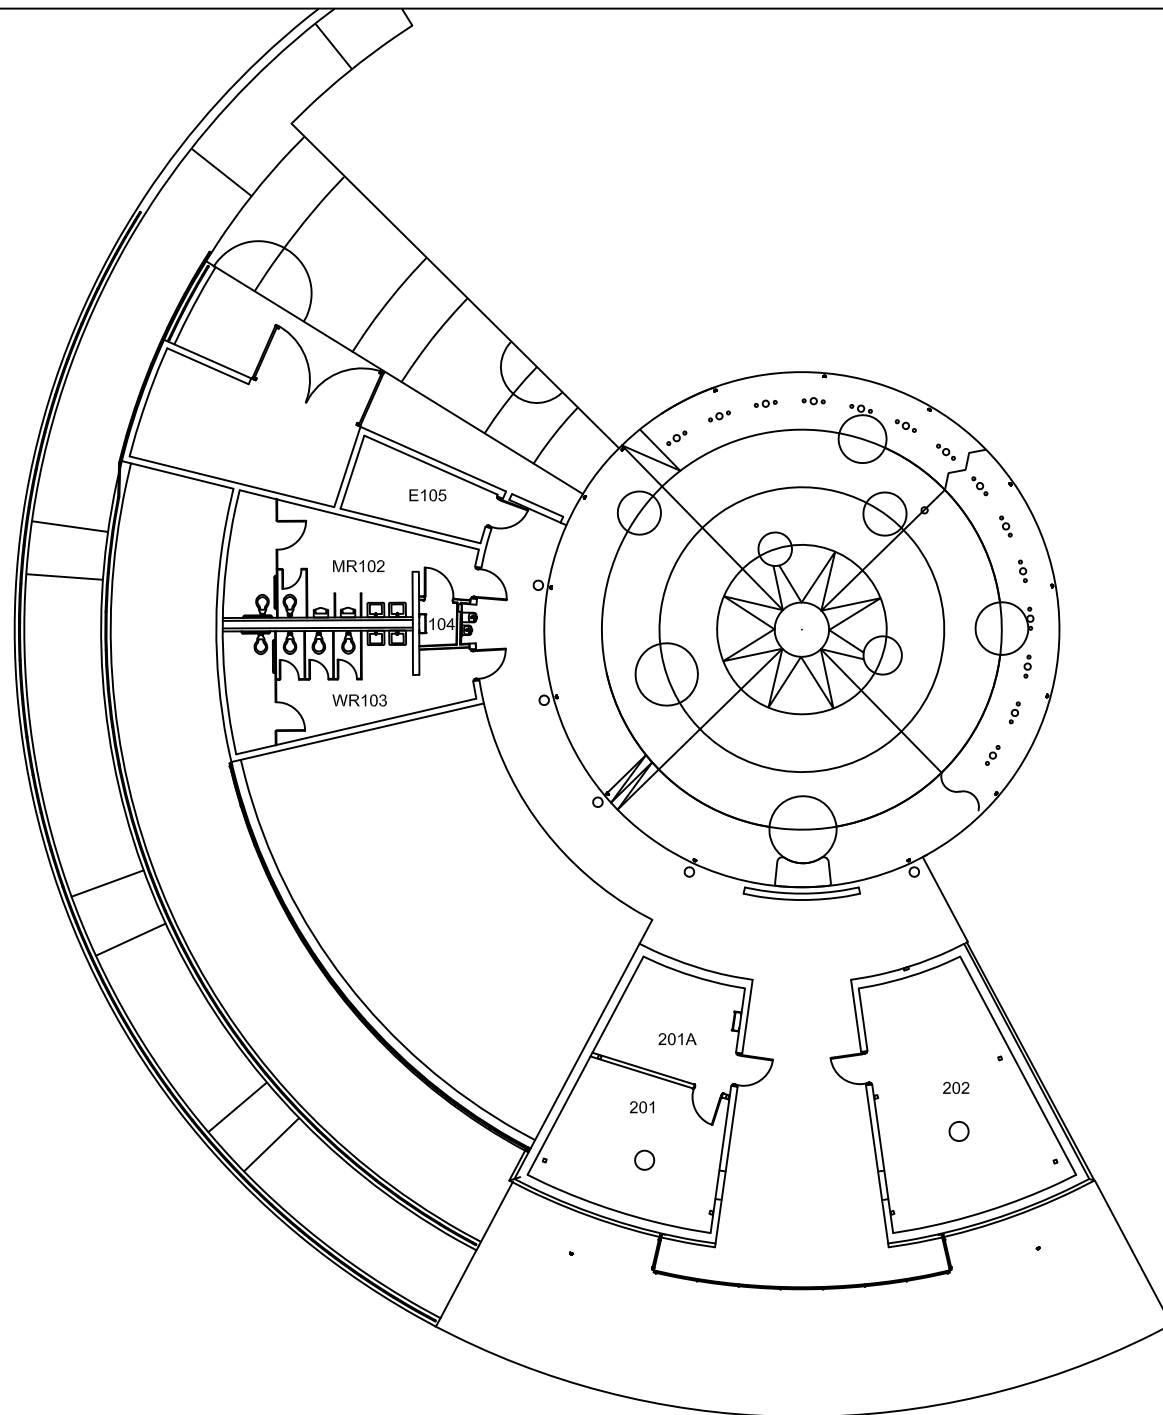

Project:

**50A
Murillo Family
Observatory**

Sheet Title:

Lower Level

File Name:

Permit No:

Drawn by:

A-1

Date: 6/22/11

101

SCALE: 1" = 10'-0"

NORTH

Project:
**50A
Murillo Family
Observatory**

Sheet Title:
Upper Level

File Name:

Permit No:

Drawn by:

SCALE: 1" = 20'-0"

A-2

Date: 3/20/13