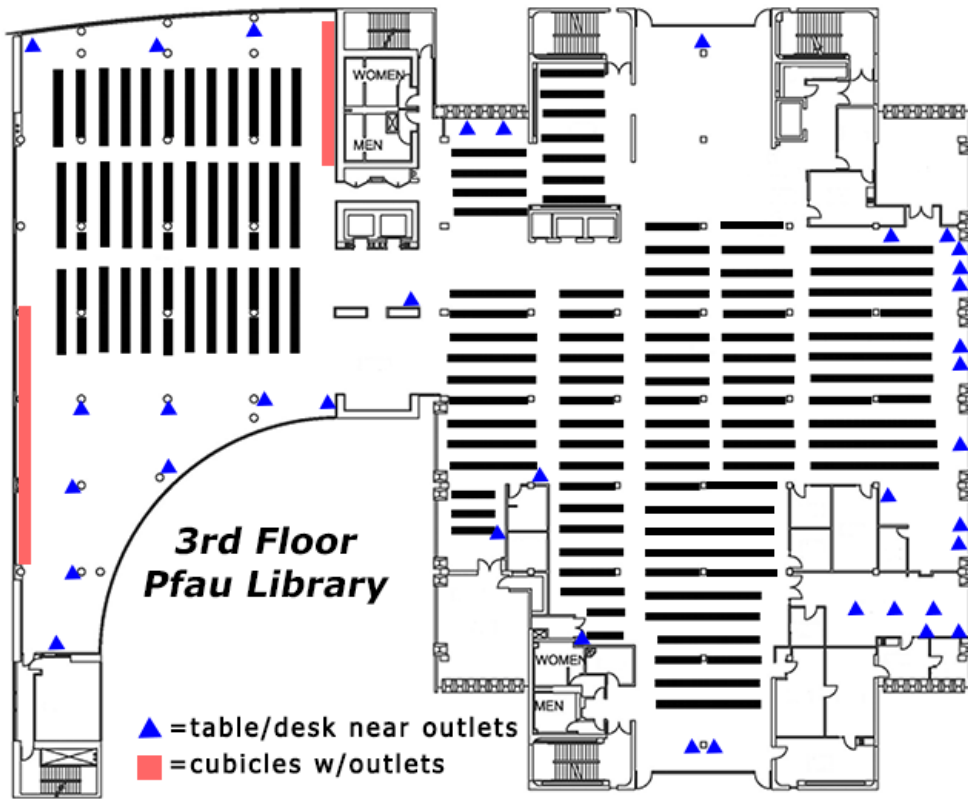

### 1st Floor Pfau Library

- **Tabletop outlets:** Live outlets in the center of the tabletop.
- **Charging rack:** Forgot your cord? The rack offers several cord types.
- **Tabletop outlets plus cords:** This table has 2 outlets plus several cord plug types.

- **Wired seating:** Individual study cubicles each have a live outlet near the floor; upholstered seating units have outlets in the tabletop.
- **Tables or desks near outlets:** Outlets may be on the wall or the floor.

### 2nd Floor Pfau Library

*Not all cubicle units in the library are wired! Only those noted on this map have electricity.*