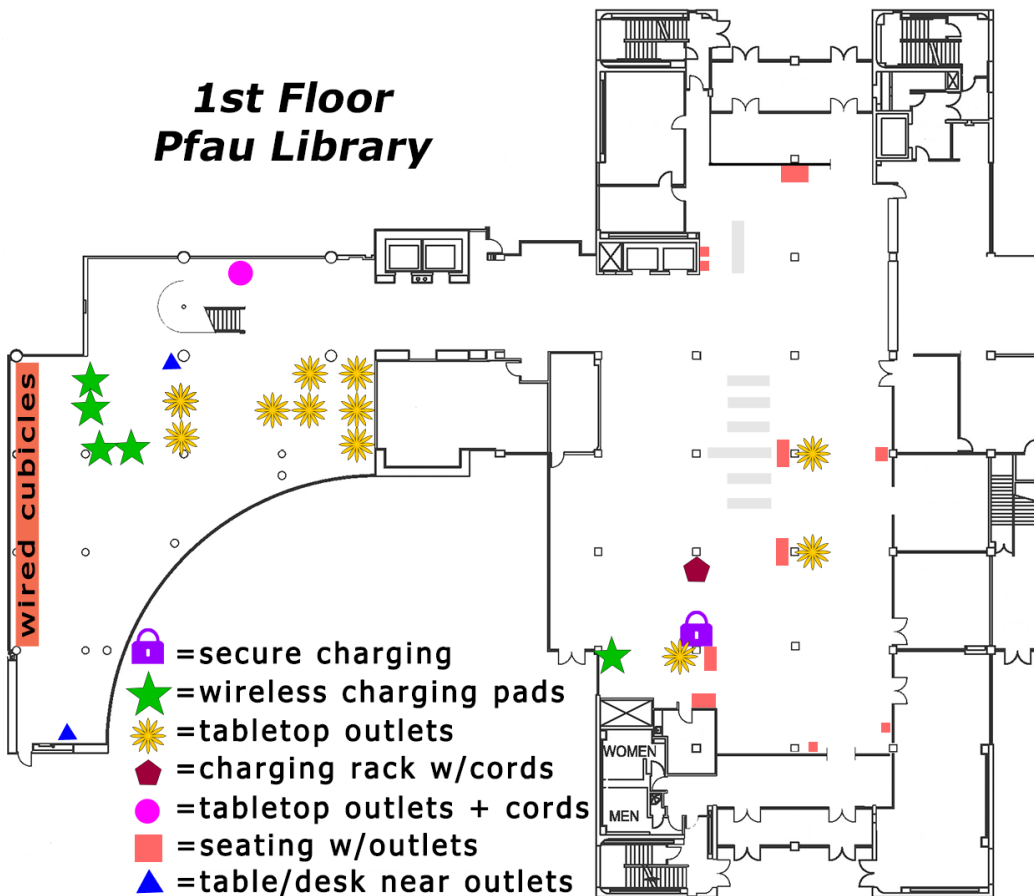

## Plug In, Charge Up!

- **Secure charging cabinets:** Lock up your device while charging it. Has a variety of charging cords; the bottom two slots have outlets for laptops.
- **Wireless charging pads:** You'll need the free Powermat app. If your mobile device has built-in PMA charging compatibility, just lay it on the Powermat to charge. Need a charging adaptor? Borrow one at the Check-Out Desk, or buy one at the Coyote Bookstore for \$10.

### 1st Floor Pfau Library

- **Tabletop outlets:** Live outlets in the center of the tabletop.
- **Charging rack:** Forgot your cord? The rack offers several cord types.
- **Tabletop outlets plus cords:** This table has 2 outlets plus several cord plug types.

- **Wired seating:** Individual study cubicles each have a live outlet near the floor; upholstered seating units have outlets in the tabletop.
- **Tables or desks near outlets:** Outlets may be on the wall or the floor.

### 2nd Floor Pfau Library

*Not all cubicle units in the library are wired! Only those noted on this map have electricity.*