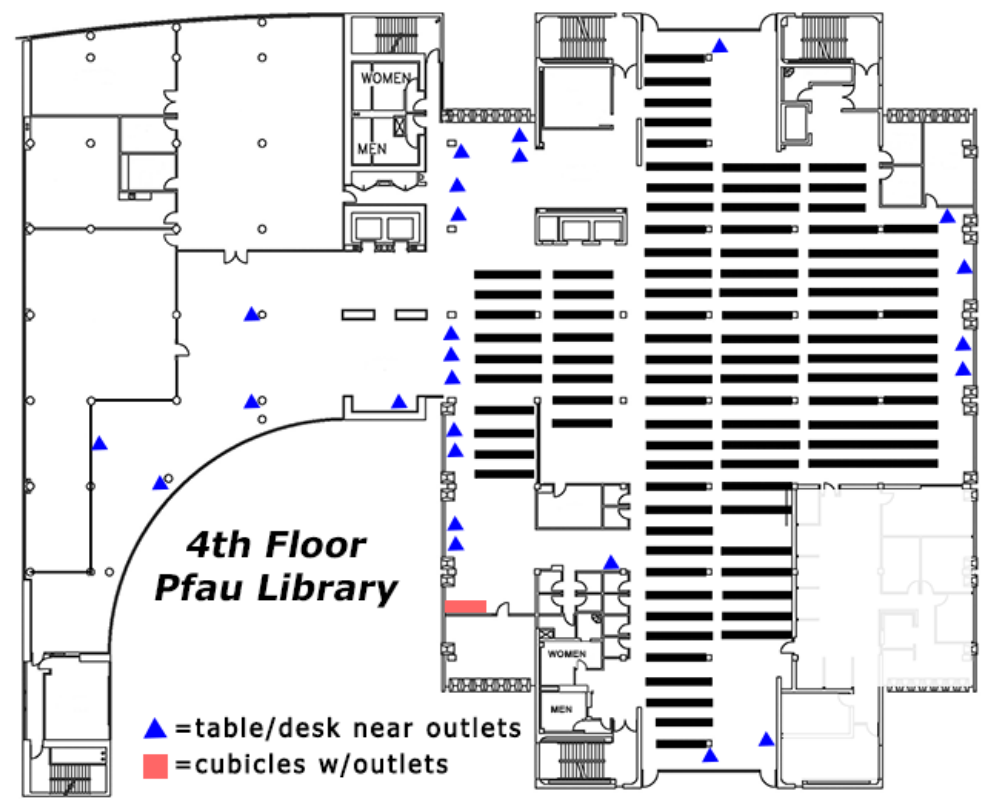

### 1st Floor Pfau Library

- **Tabletop outlets:** Live outlets in the center of the tabletop.
- **Charging rack:** Forgot your cord? The rack offers several cord types.
- **Tabletop outlets plus cords:** This table has 2 outlets plus several cord plug types.

- **Wired seating:** Individual study cubicles each have a live outlet near the floor; upholstered seating units have outlets in the tabletop.
- **Tables or desks near outlets:** Outlets may be on the wall or the floor.

### 2nd Floor Pfau Library

*Not all cubicle units in the library are wired! Only those noted on this map have electricity.*