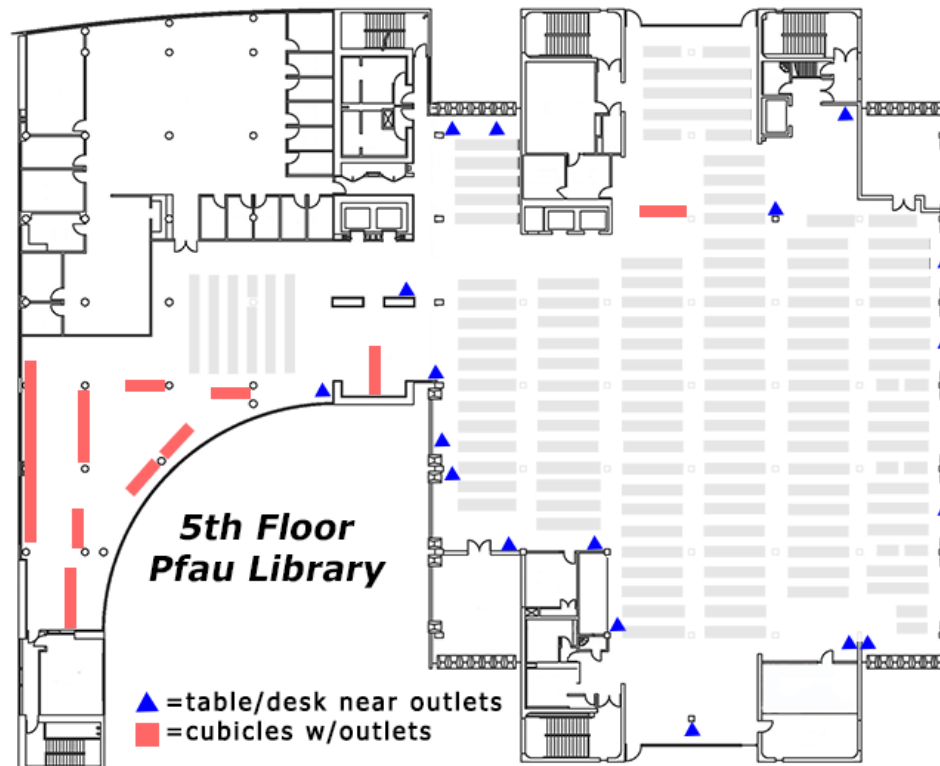

### 1st Floor Pfau Library

- **Tabletop outlets:** Live outlets in the center of the tabletop.
- **Charging rack:** Forgot your cord? The rack offers several cord types.
- **Tabletop outlets plus cords:** This table has 2 outlets plus several cord plug types.

- **Wired seating:** Individual study cubicles each have a live outlet near the floor; upholstered seating units have outlets in the tabletop.
- **Tables or desks near outlets:** Outlets may be on the wall or the floor.

### 2nd Floor Pfau Library

*Not all cubicle units in the library are wired! Only those noted on this map have electricity.*