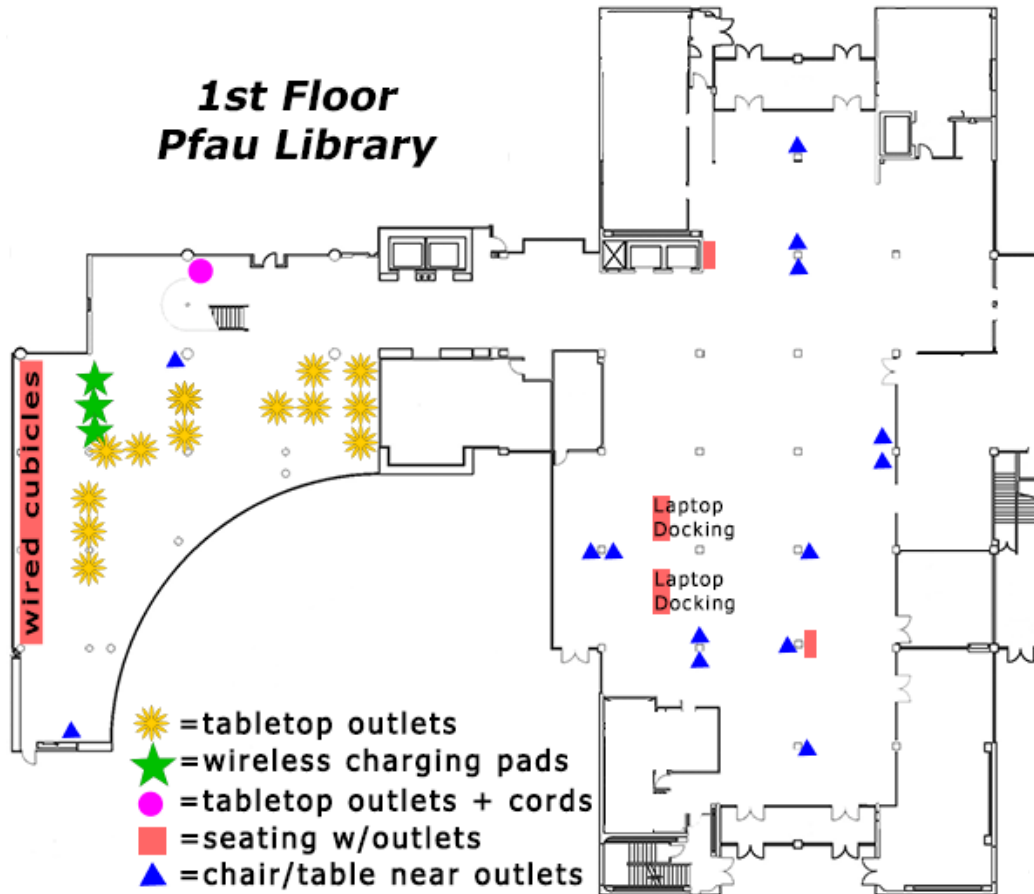

Plug In, Charge Up!

Need to power up your laptop, phone, or other device? We have options...

- **Tabletop outlets:** Live outlets in the center of the tabletop.
- **Wireless pads:** Lay your compatible phone on the pad to charge it.
- **Tabletop outlets plus cords:** This table has 2 outlets plus several cord plug types.

- **Wired seating:** Individual study cubicles each have a live outlet near the floor; booths or twin units have outlets in the tabletop.
- **Tables, desks, or chairs near outlets:** Outlets may be on the wall or the floor.

Not all cubicle units in the library are wired! Only those noted on this map have electricity.