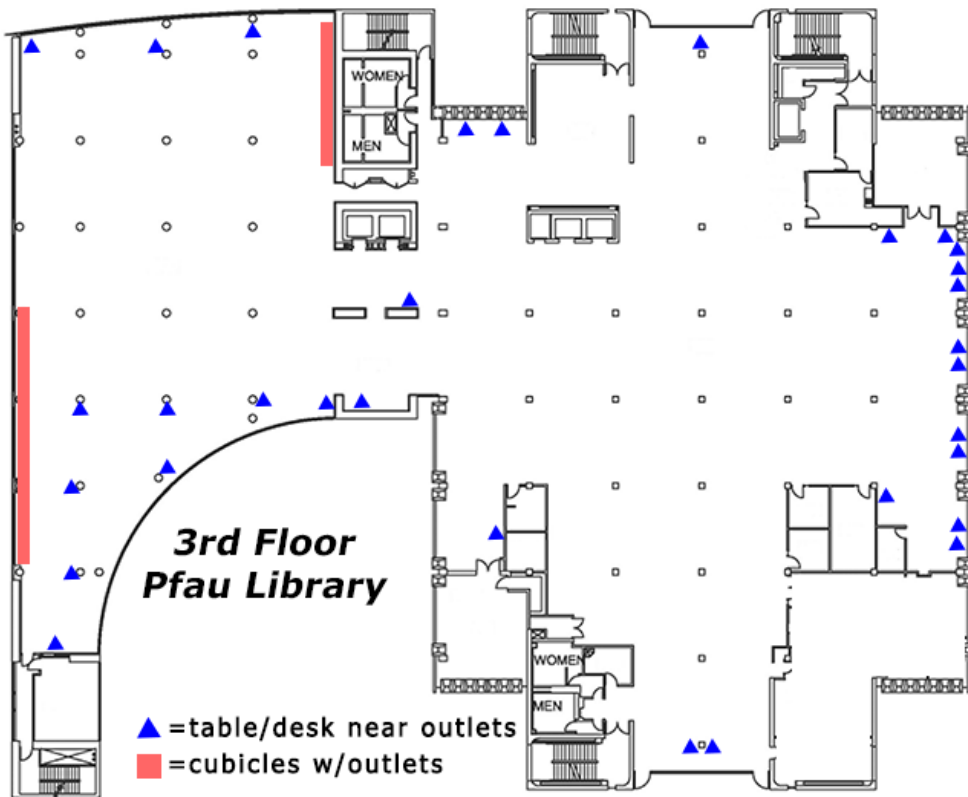

Plug In, Charge Up!

Need to power up your laptop, phone, or other device? We have options...

- **Tabletop outlets:** Live outlets in the center of the tabletop.
- **Wireless pads:** Lay your compatible phone on the pad to charge it.
- **Tabletop outlets plus cords:** This table has 2 outlets plus several cord plug types.

- **Wired seating:** Individual study cubicles each have a live outlet near the floor; booths or twin units have outlets in the tabletop.
- **Tables, desks, or chairs near outlets:** Outlets may be on the wall or the floor.

Not all cubicle units in the library are wired! Only those noted on this map have electricity.