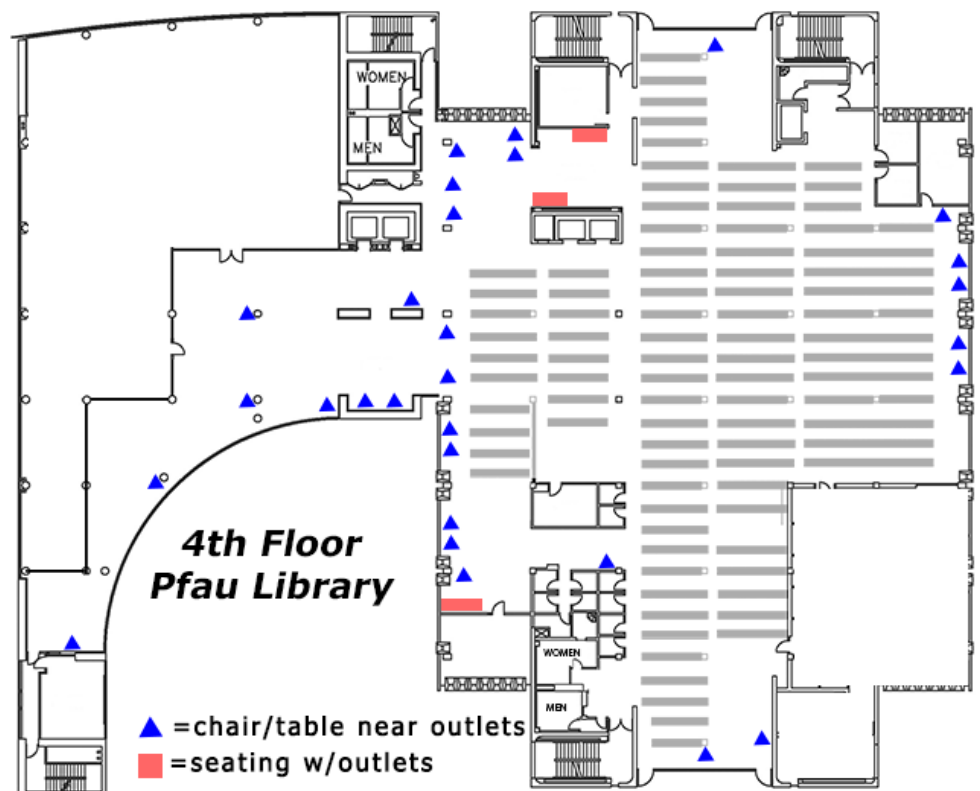

Plug In, Charge Up!

Need to power up your laptop, phone, or other device? We have options...

- **Tabletop outlets:** Live outlets in the center of the tabletop.
- **Wireless pads:** Lay your compatible phone on the pad to charge it.
- **Tabletop outlets plus cords:** This table has 2 outlets plus several cord plug types.

- **Wired seating:** Individual study cubicles each have a live outlet near the floor; booths or twin units have outlets in the tabletop.
- **Tables, desks, or chairs near outlets:** Outlets may be on the wall or the floor.

Not all cubicle units in the library are wired! Only those noted on this map have electricity.