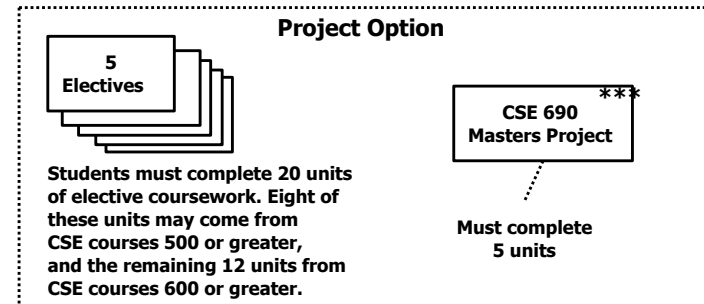

# Master of Science in Computer Science

Flowchart of Coursework -- Academic Year 2012/13-2013-14

\*Must be satisfied no later than 2nd quarter upon admission. Must be at least a B grade in NSCI 306

\*\*Or Graduated with a BS Computer Science Degree