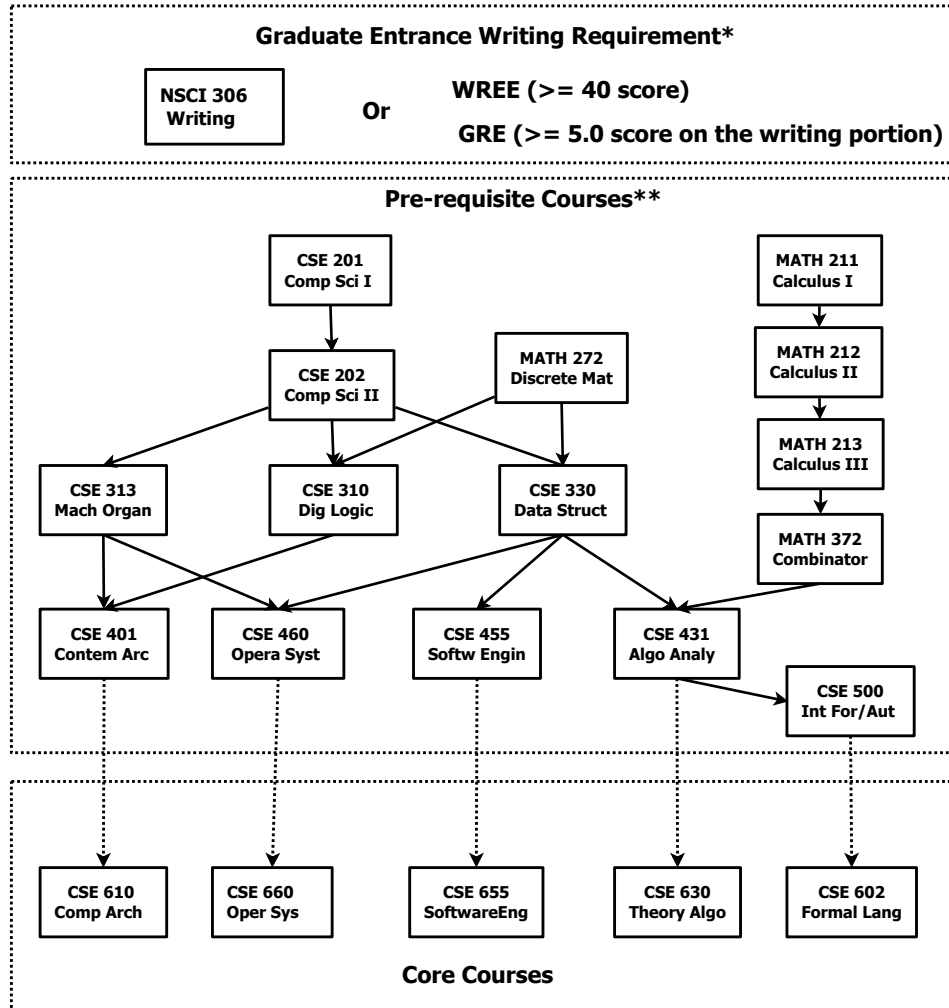

# Master of Science in Computer Science

Flowchart of Coursework -- Academic Year 2012/13-2013-14

\*Must be satisfied no later than 2nd quarter upon admission. Must be at least a B grade in NSCI 306

\*\*Or Graduated with a BS Computer Science Degree

\*\*\* Passing of Oral Comprehensive Examination on Core Courses and approval of project proposal before Advancement to Candidacy