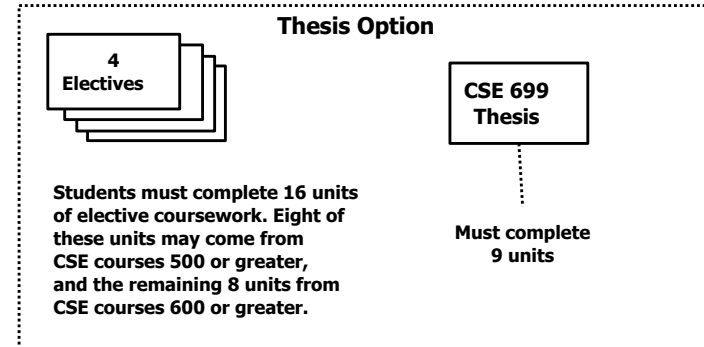

# Master of Science in Computer Science

Flowchart of Coursework -- Academic Year 2012/13-2013-14

\*Must be satisfied no later than 2nd quarter upon admission. Must be at least a B grade in NSCI 306

\*\*Or Graduated with a BS Computer Science Degree