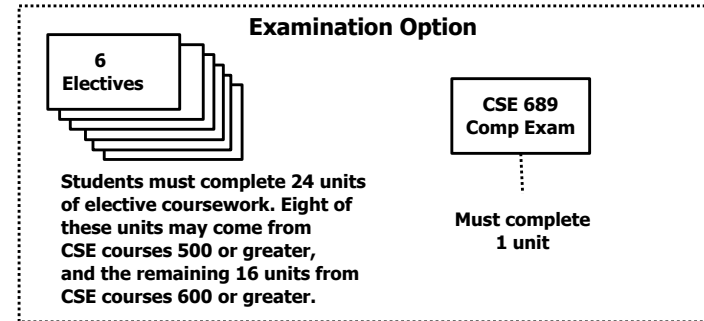

# Master of Science in Computer Science

Flowchart of Coursework -- Academic Year 2012/13-2013-14

\*Must be satisfied no later than 2nd quarter upon admission. Must be at least a B grade in NSCI 306

\*\*Or Graduated with a BS Computer Science Degree