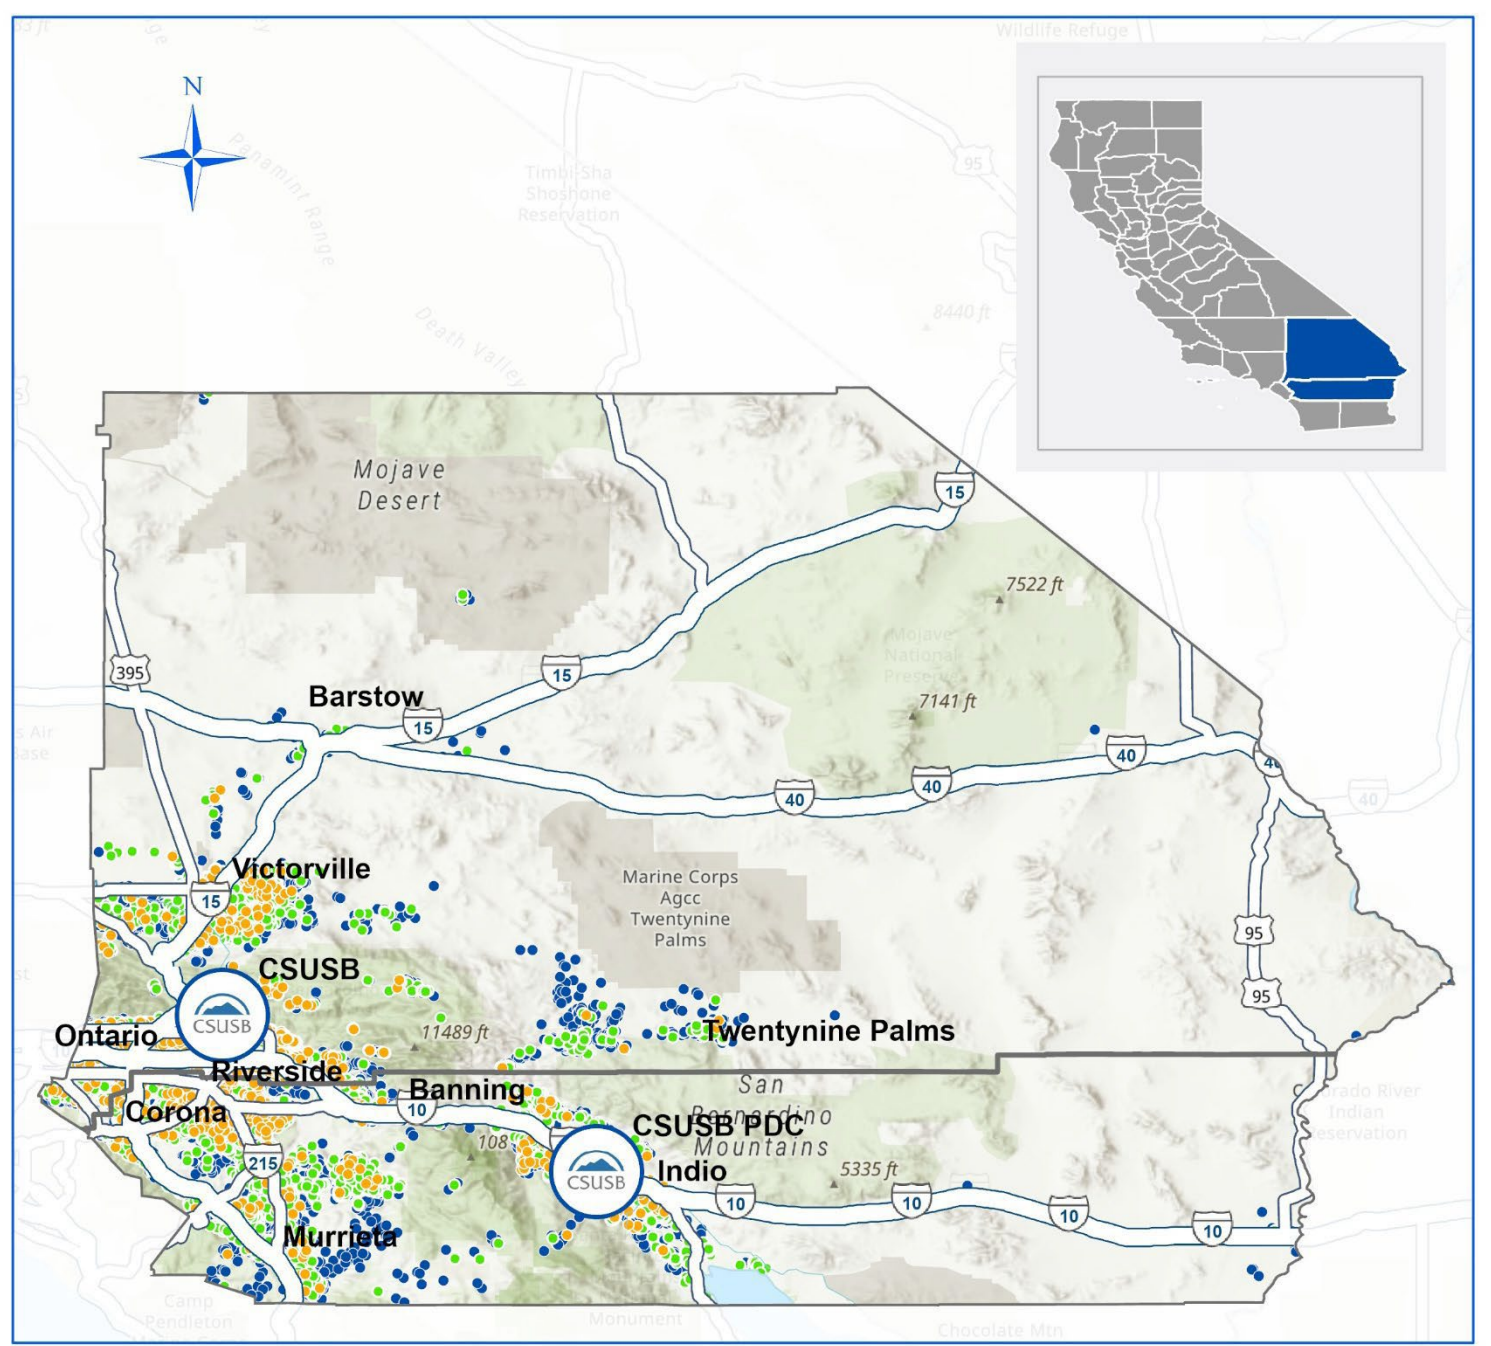

# California State University, San Bernardino Inland Empire

**79,352**  
ALUMNI

**17,316**  
STUDENT

**1,846**  
EMPLOYEES