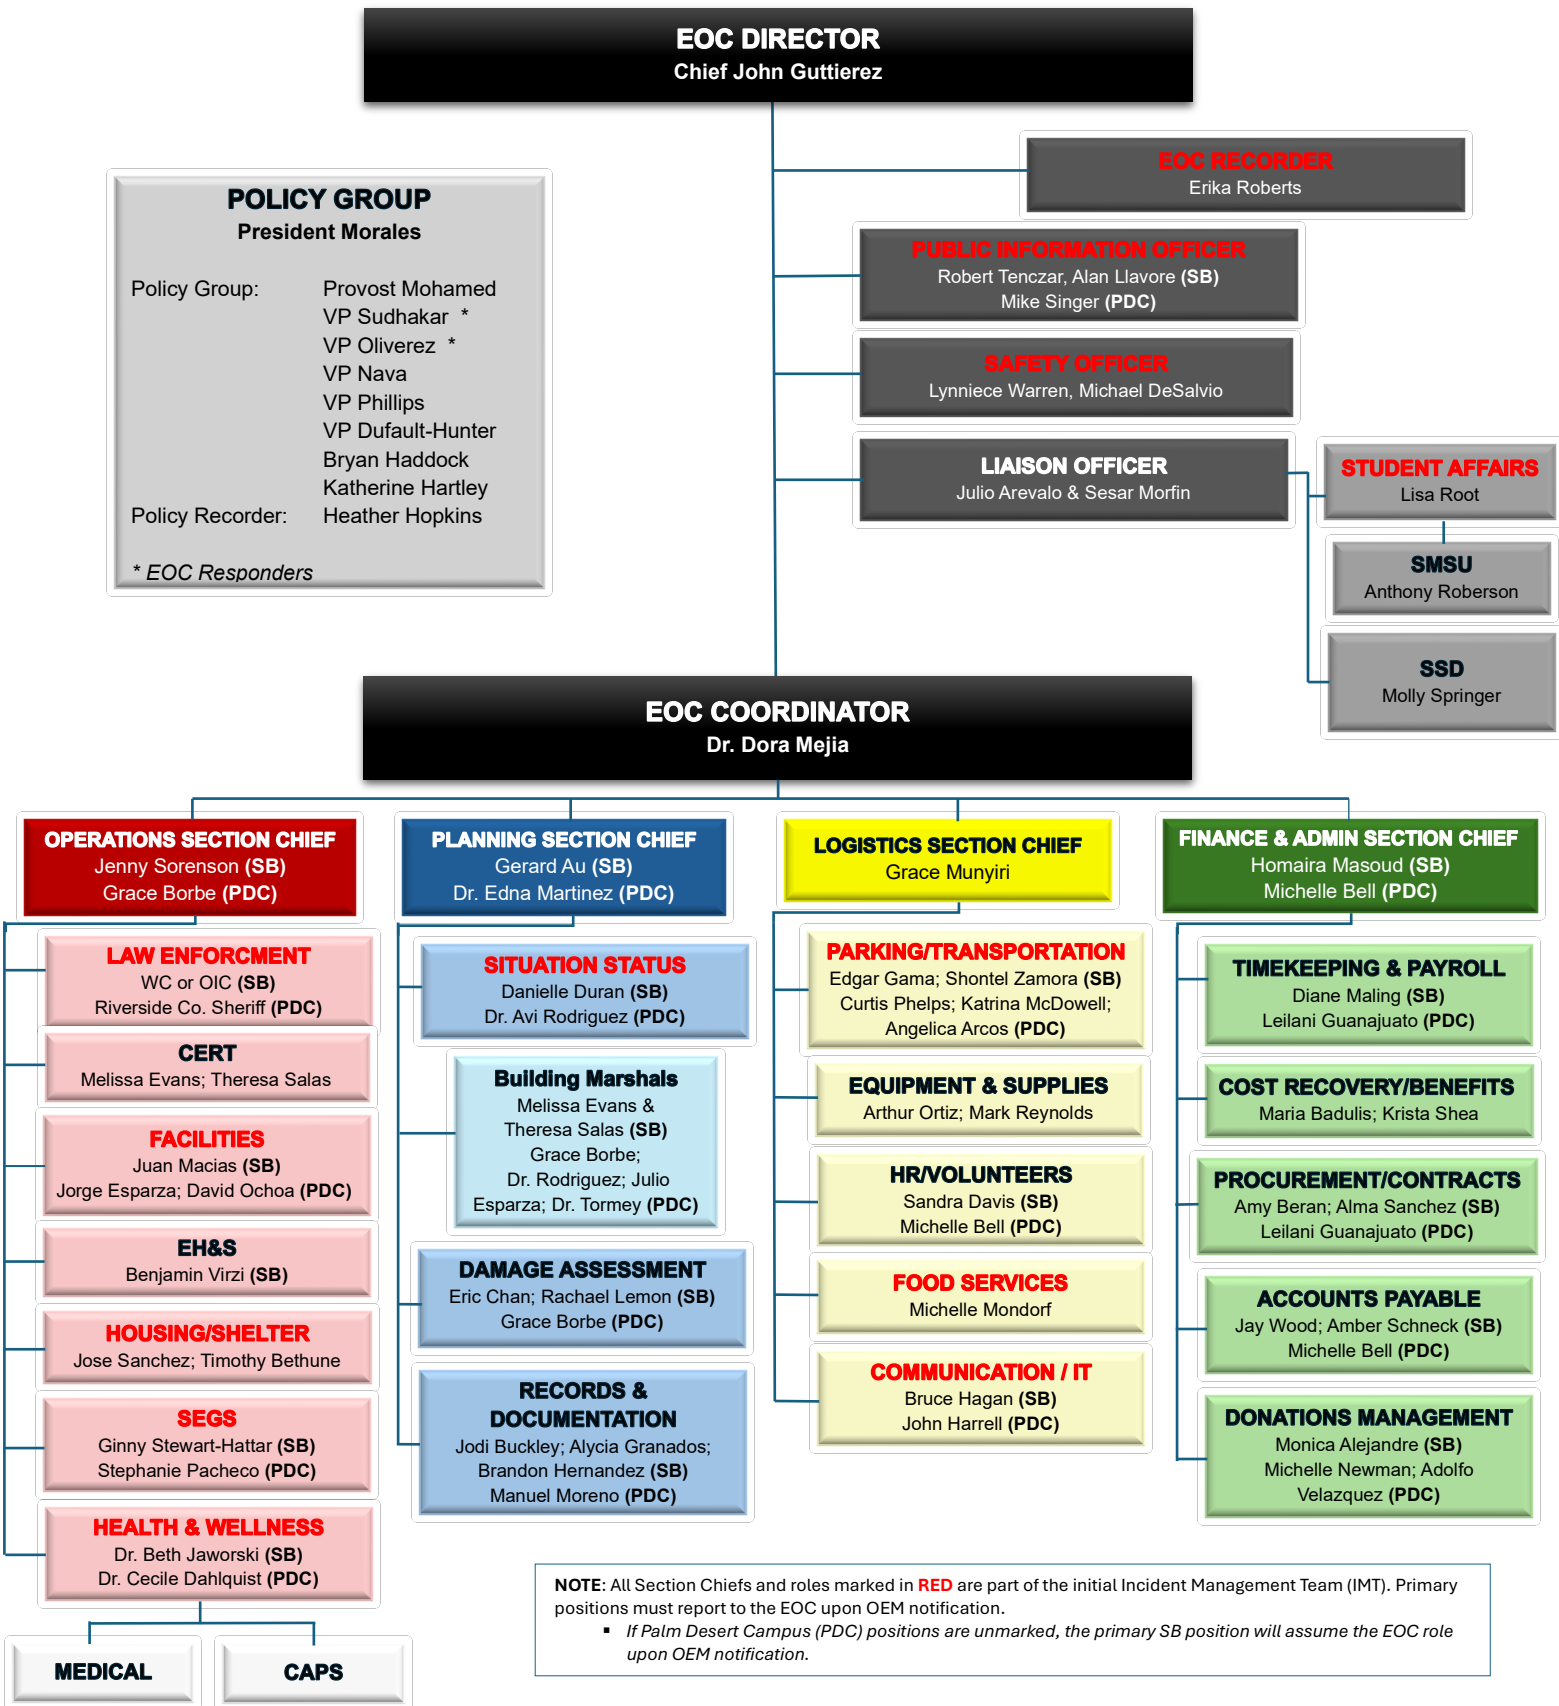

# CALIFORNIA STATE UNIVERSITY SAN BERNARDINO

## CALIFORNIA STATE UNIVERSITY SAN BERNARDINO - PALM DESERT CAMPUS

### Emergency Operations Center (EOC) Organizational Chart

**NOTE:** All Section Chiefs and roles marked in **RED** are part of the initial Incident Management Team (IMT). Primary positions must report to the EOC upon OEM notification.

- If Palm Desert Campus (PDC) positions are unmarked, the primary SB position will assume the EOC role upon OEM notification.