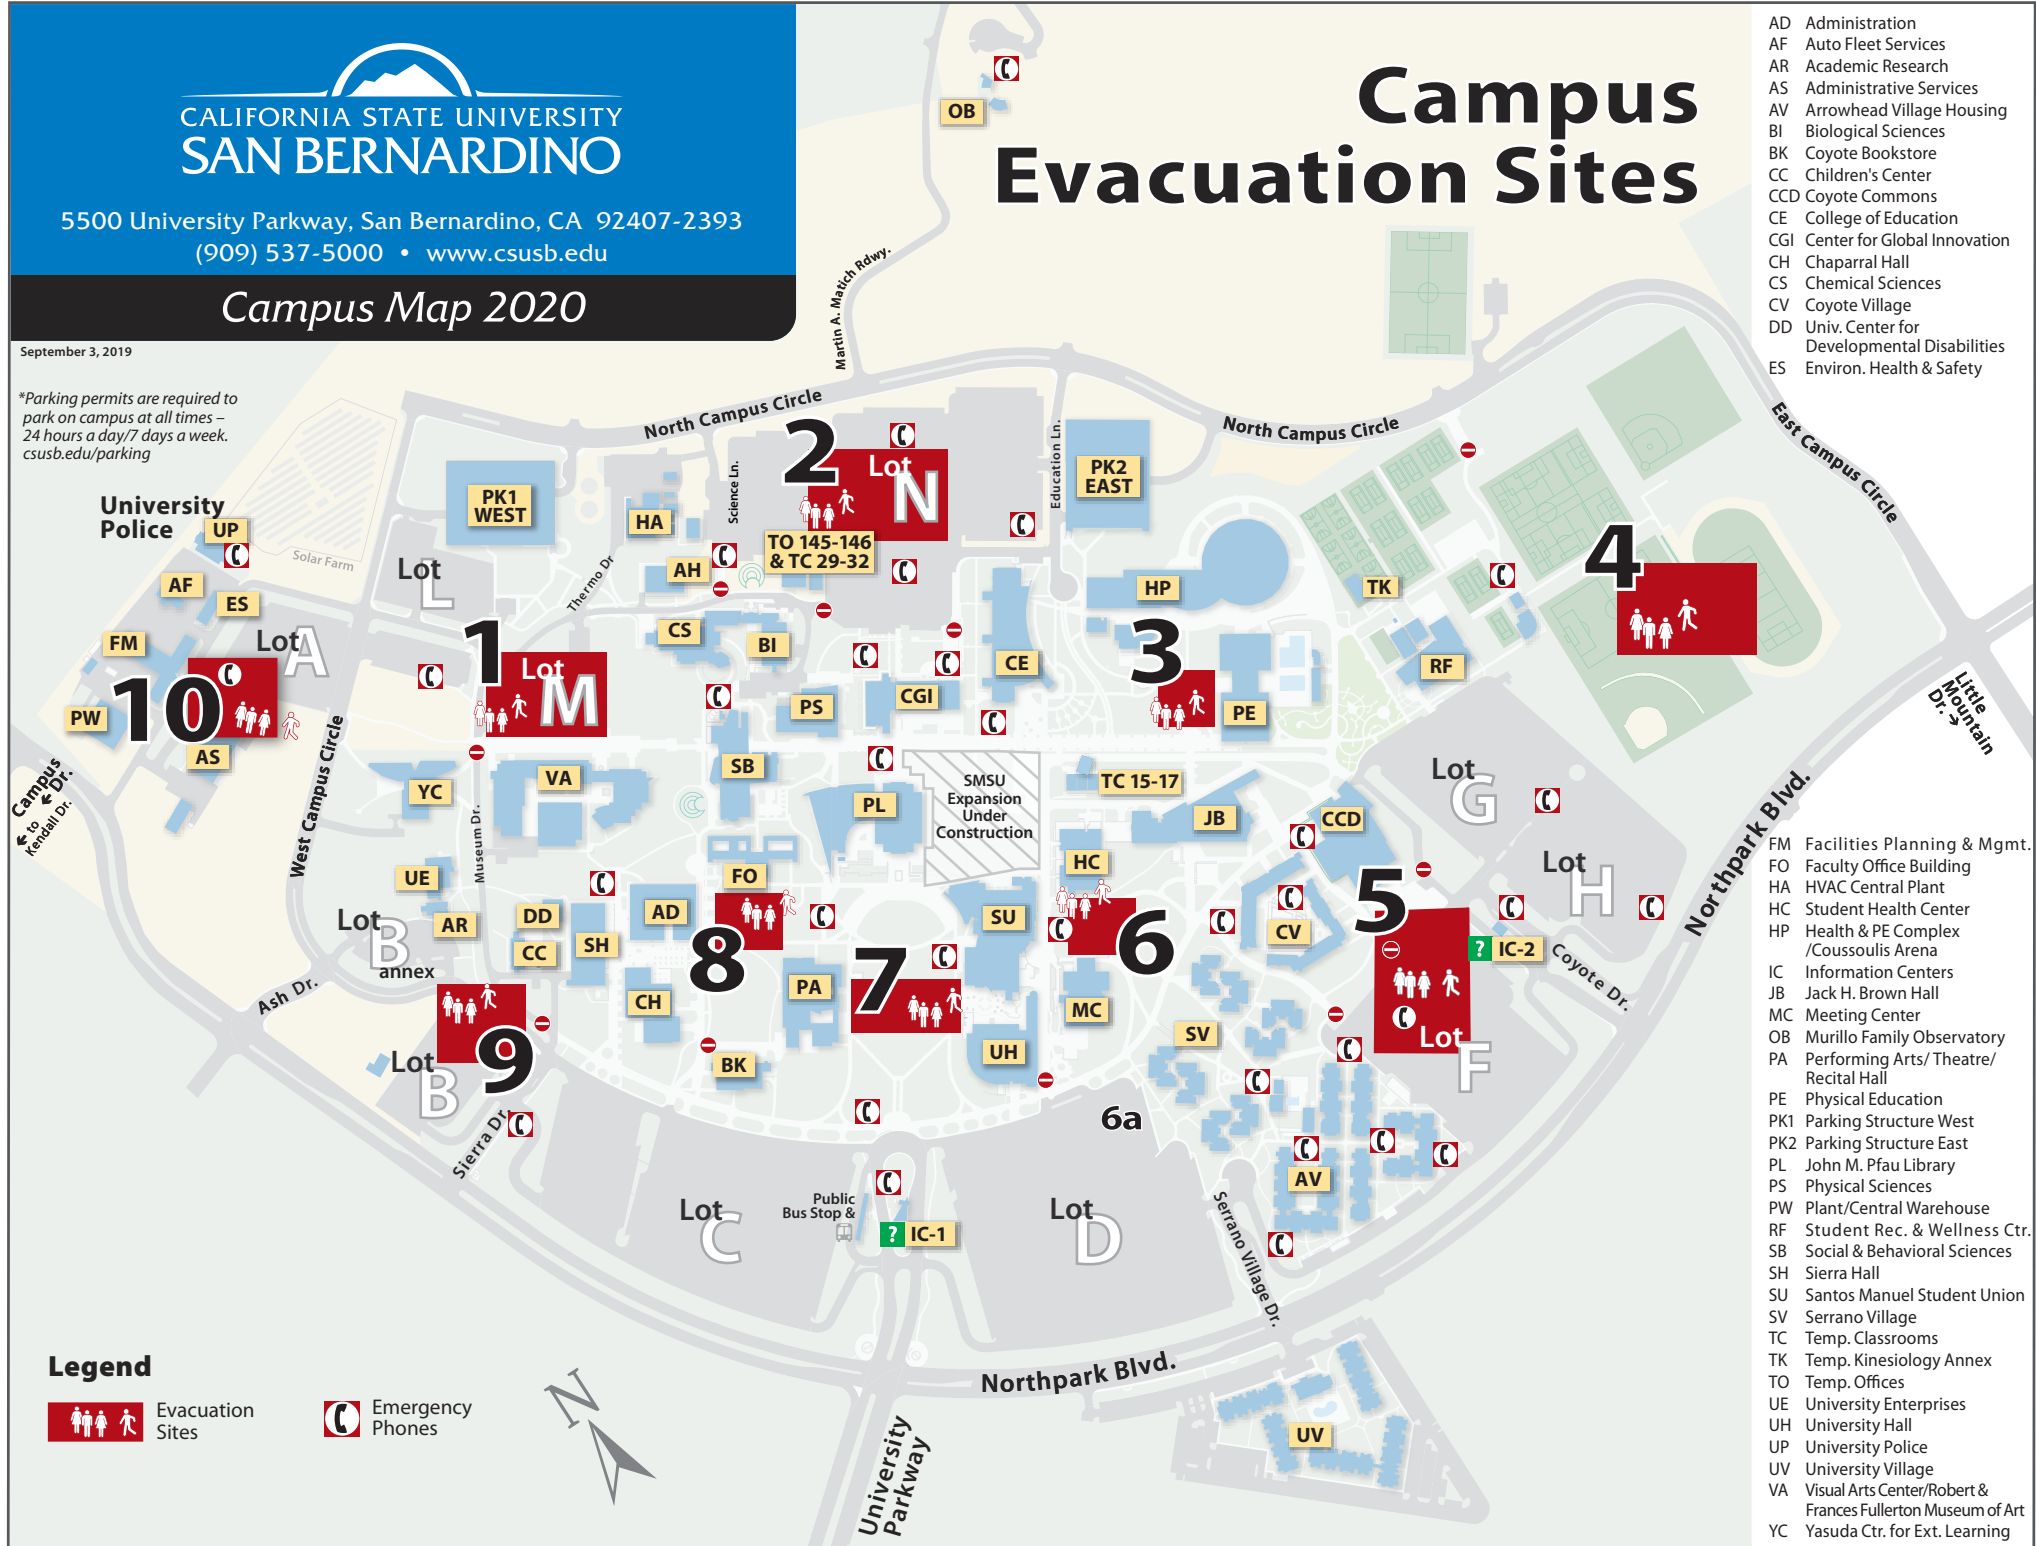

*Parking permits are required to park on campus at all times – 24 hours a day/7 days a week. csusb.edu/parking

Campus Evacuation Sites

- AD Administration
- AF Auto Fleet Services
- AR Academic Research
- AS Administrative Services
- AV Arrowhead Village Housing
- BI Biological Sciences
- BK Coyote Bookstore
- CC Children's Center
- CCD Coyote Commons
- CE College of Education
- CGI Center for Global Innovation
- CH Chaparral Hall
- CS Chemical Sciences
- CV Coyote Village
- DD Univ. Center for Developmental Disabilities
- ES Environ. Health & Safety

Legend
 Evacuation Sites
 Emergency Phones

- FM Facilities Planning & Mgmt.
- FO Faculty Office Building
- HA HVAC Central Plant
- HC Student Health Center
- HP Health & PE Complex /Cousoulis Arena
- IC Information Centers
- JB Jack H. Brown Hall
- MC Meeting Center
- OB Murillo Family Observatory
- PA Performing Arts/ Theatre/ Recital Hall
- PE Physical Education
- PK1 Parking Structure West
- PK2 Parking Structure East
- PL John M. Pfau Library
- PS Physical Sciences
- PW Plant/Central Warehouse
- RF Student Rec. & Wellness Ctr.
- SB Social & Behavioral Sciences
- SH Sierra Hall
- SU Santos Manuel Student Union
- SV Serrano Village
- TC Temp. Classrooms
- TK Temp. Kinesiology Annex
- TO Temp. Offices
- UE University Enterprises
- UH University Hall
- UP University Police
- UV University Village
- VA Visual Arts Center/Robert & Frances Fullerton Museum of Art
- YC Yasuda Ctr. for Ext. Learning