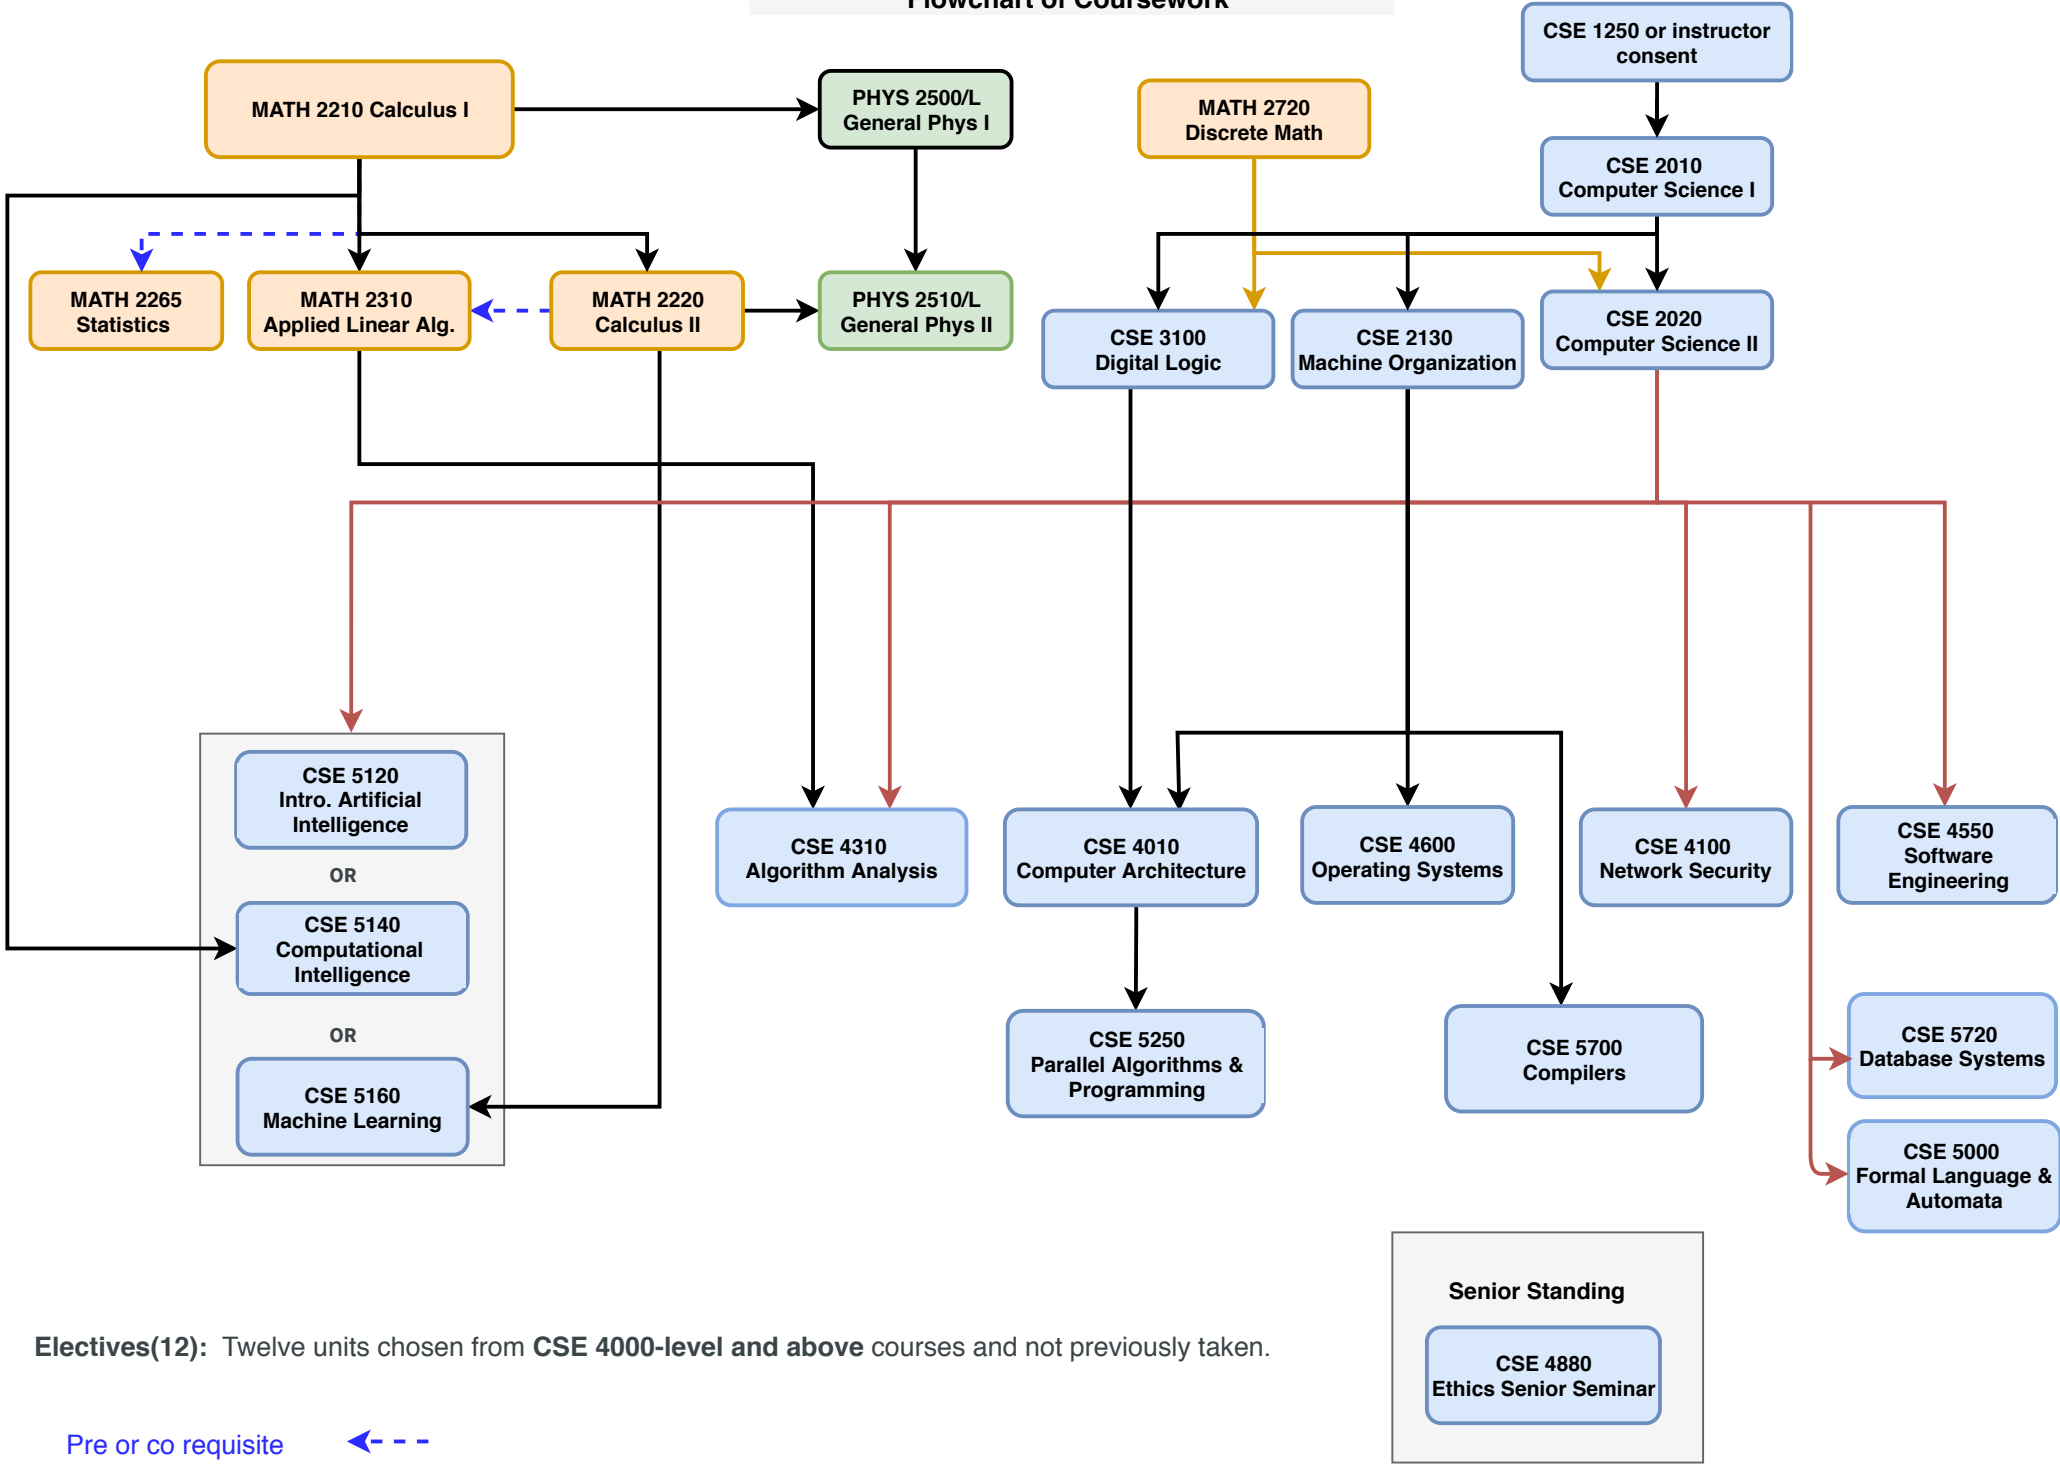

Bachelor of Science in Computer Science

Flowchart of Coursework

Electives(12): Twelve units chosen from **CSE 4000-level and above** courses and not previously taken.

Pre or co requisite ←---

Senior Standing

CSE 4880
Ethics Senior Seminar