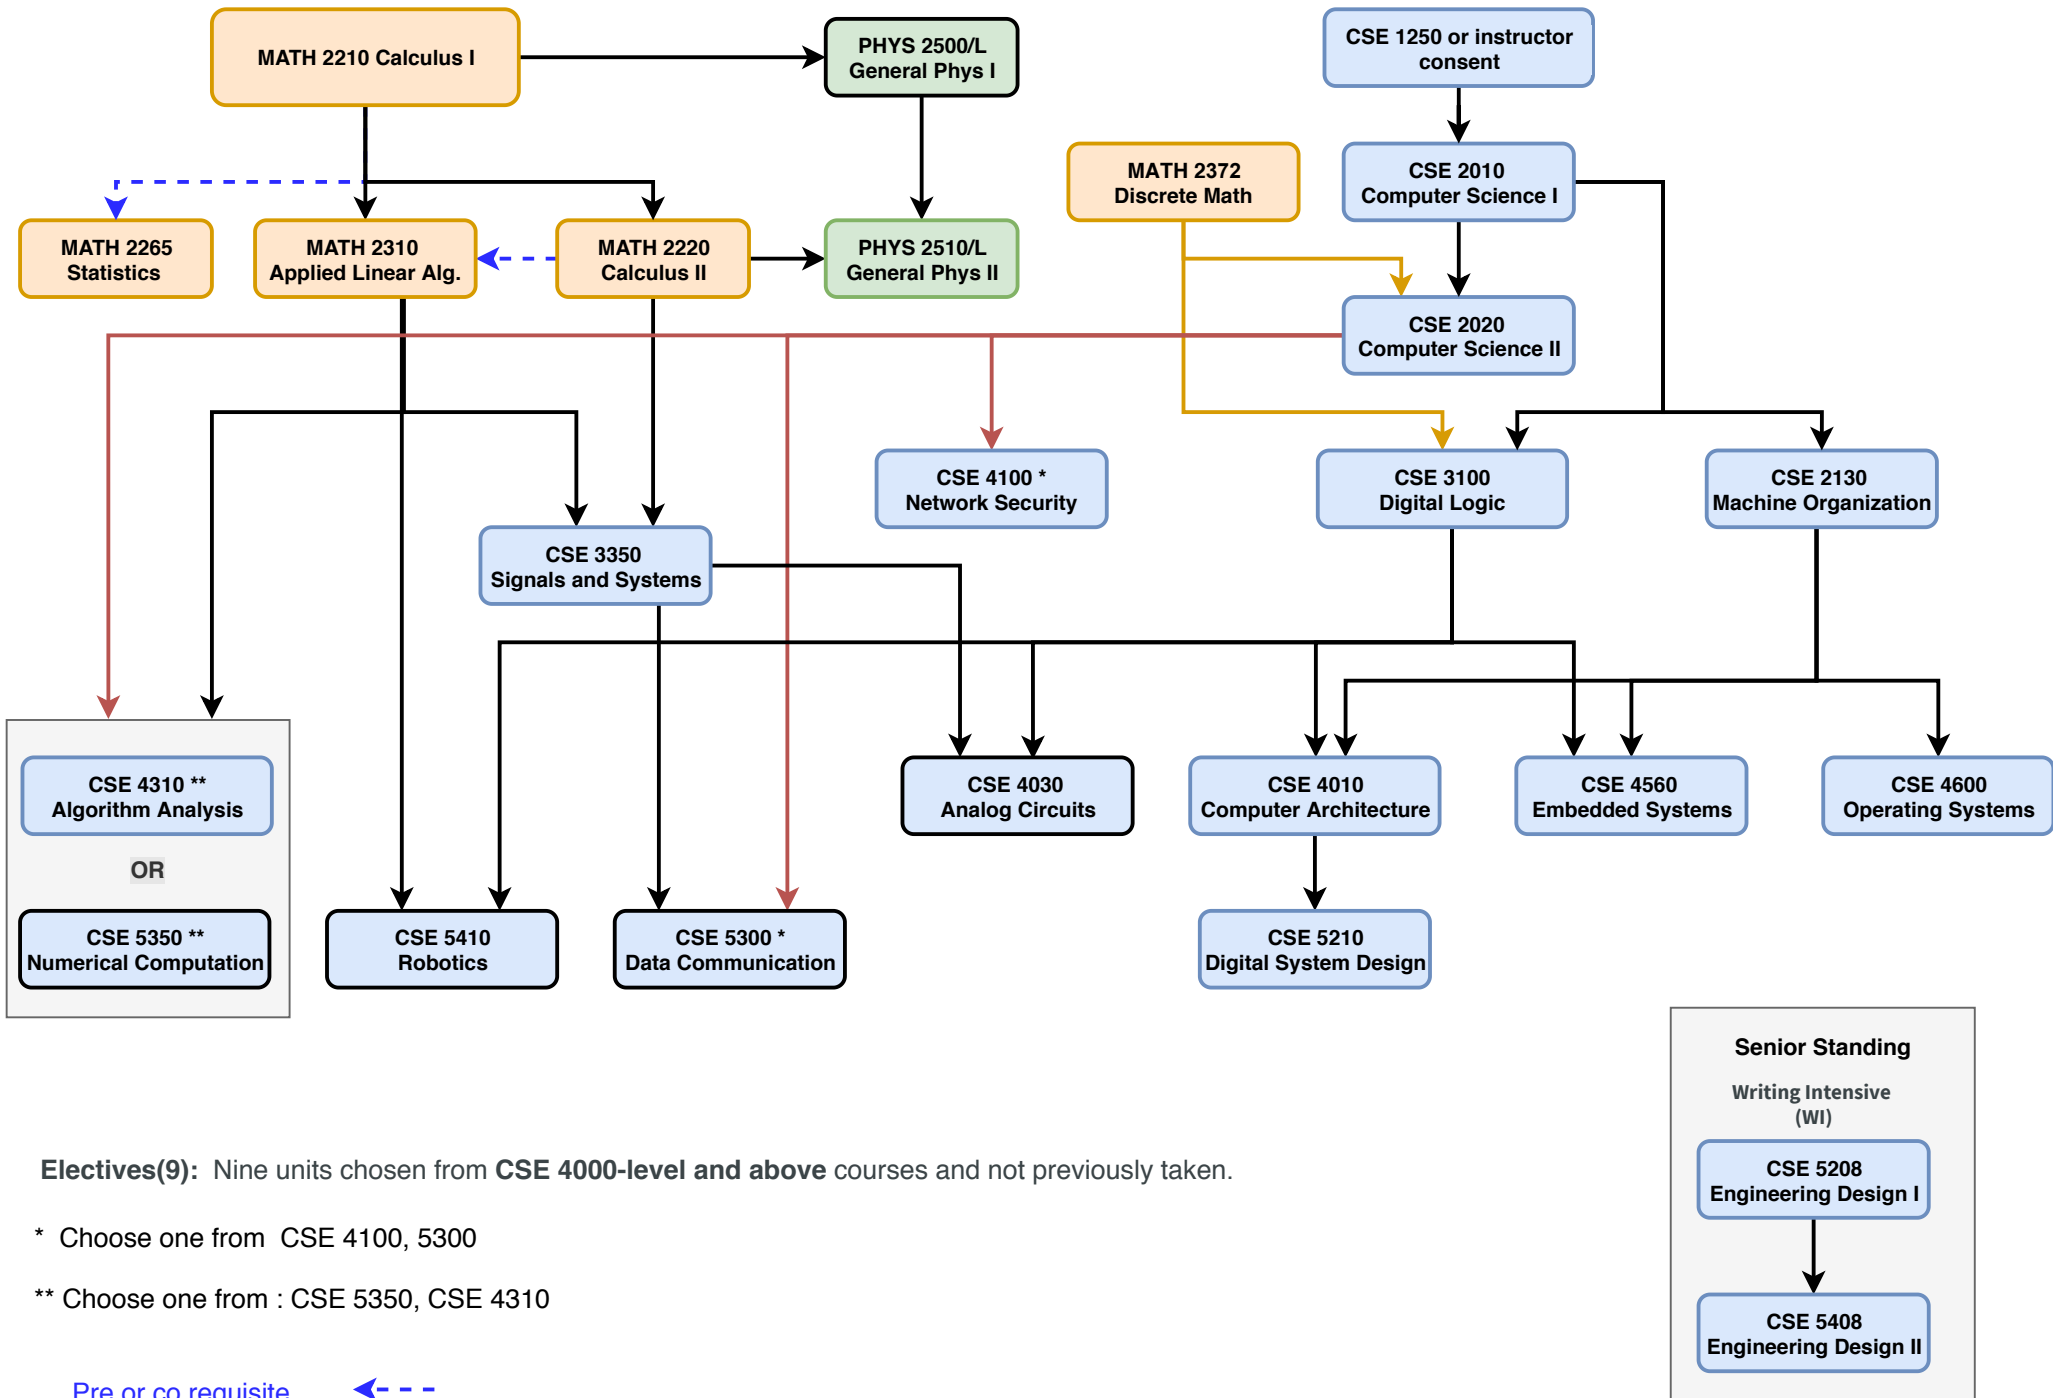

Bachelor of Science in Computer Engineering

Flowchart of Coursework

Electives(9): Nine units chosen from **CSE 4000-level and above** courses and not previously taken.

* Choose one from CSE 4100, 5300

** Choose one from : CSE 5350, CSE 4310

Pre or co requisite ← - - -