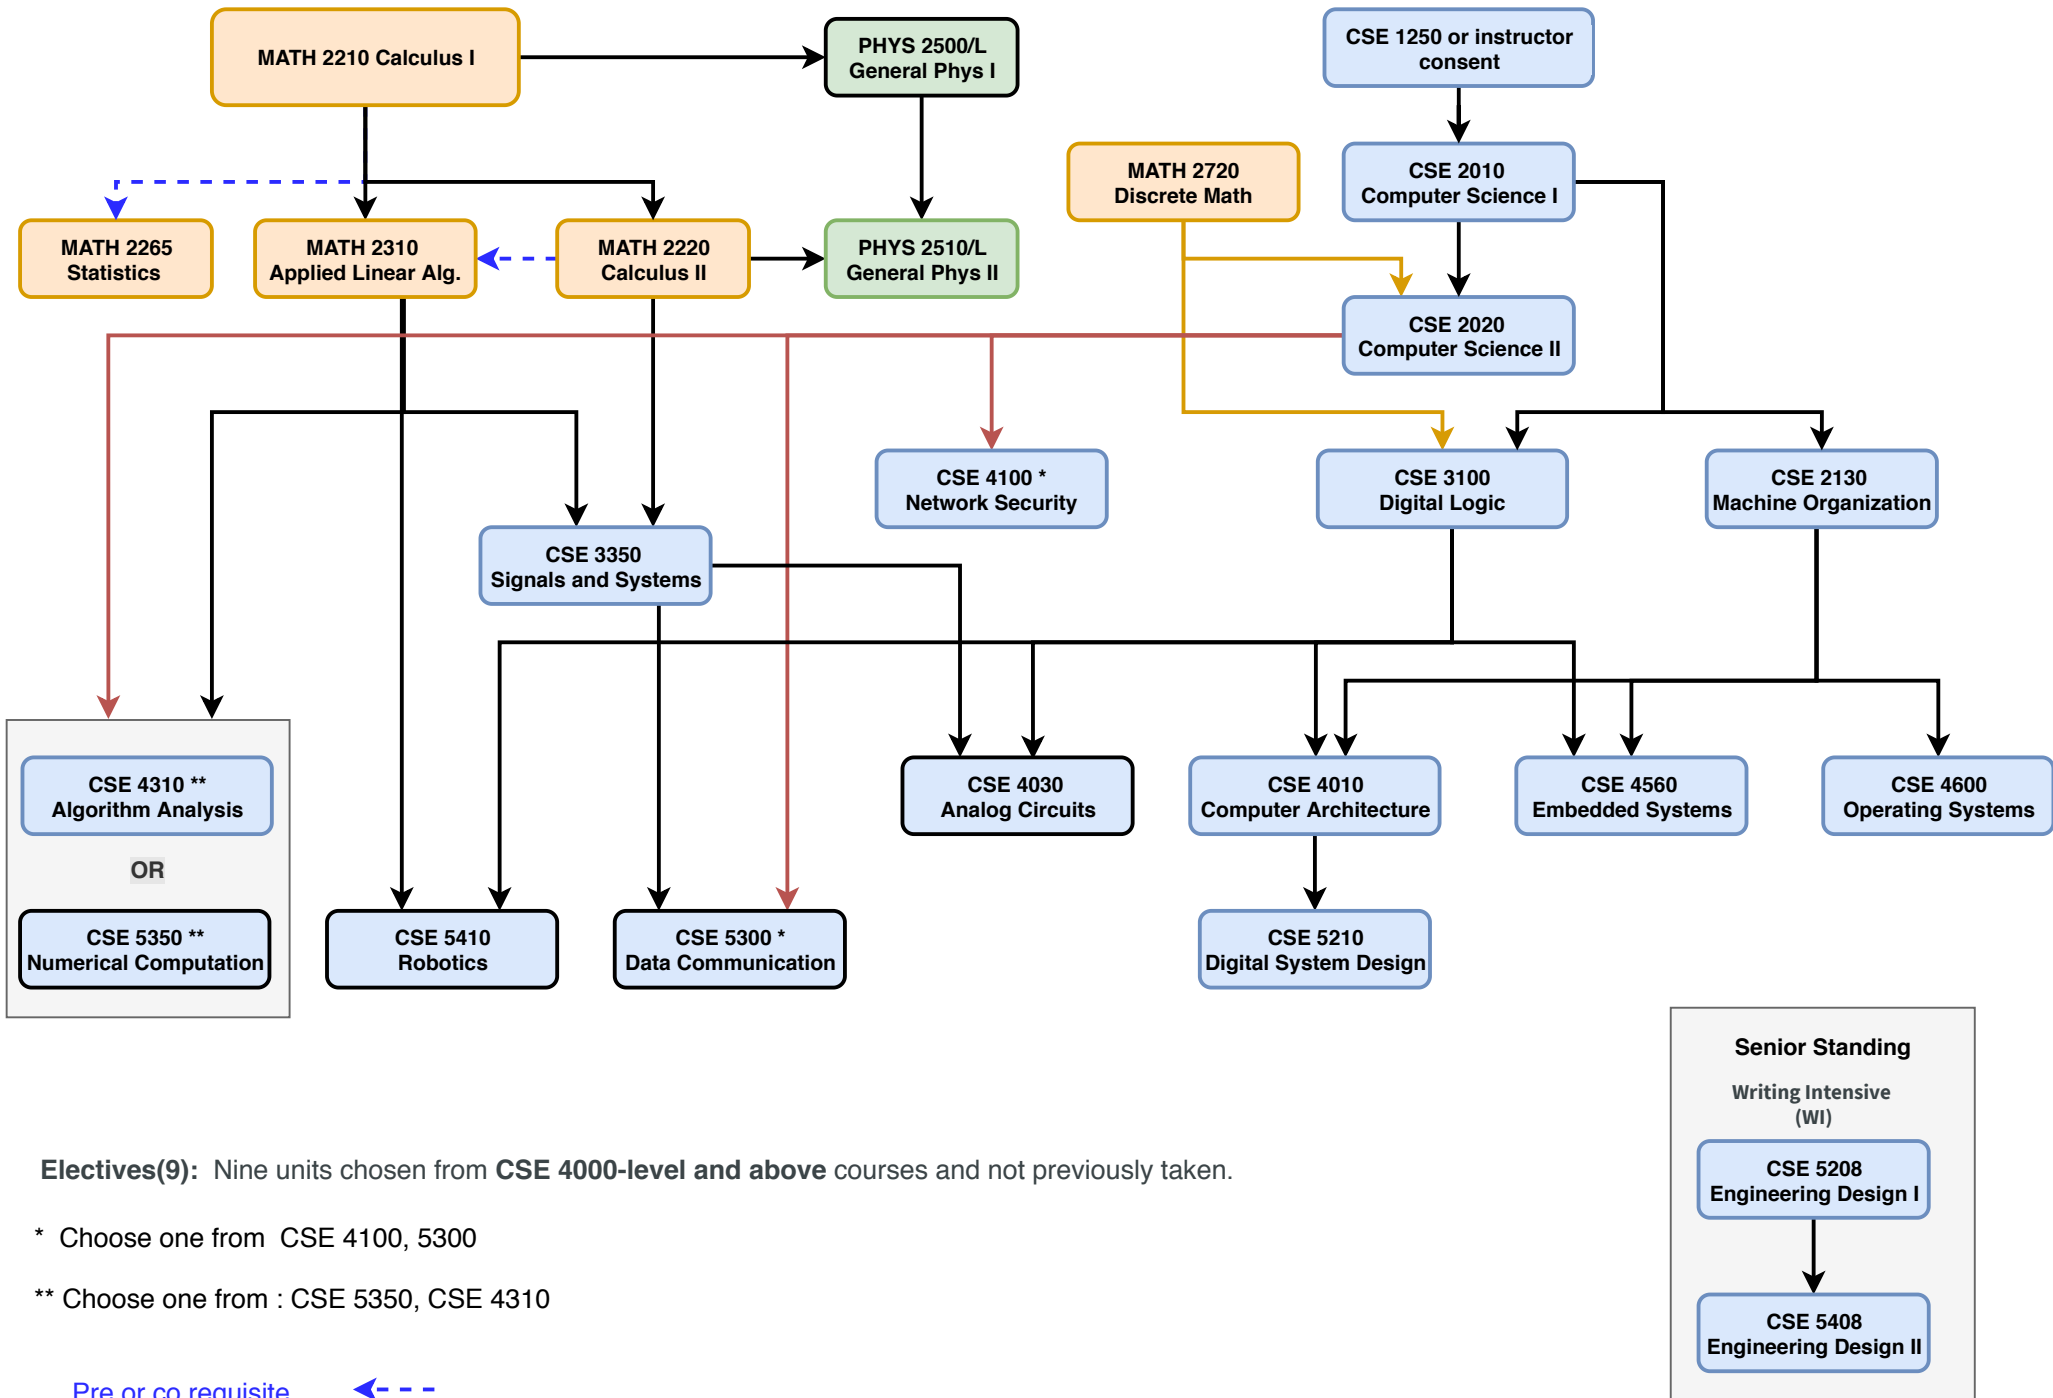

Bachelor of Science in Computer Engineering

Flowchart of Coursework

Electives(9): Nine units chosen from **CSE 4000-level and above** courses and not previously taken.

* Choose one from CSE 4100, 5300

** Choose one from : CSE 5350, CSE 4310

Pre or co requisite ← - - -