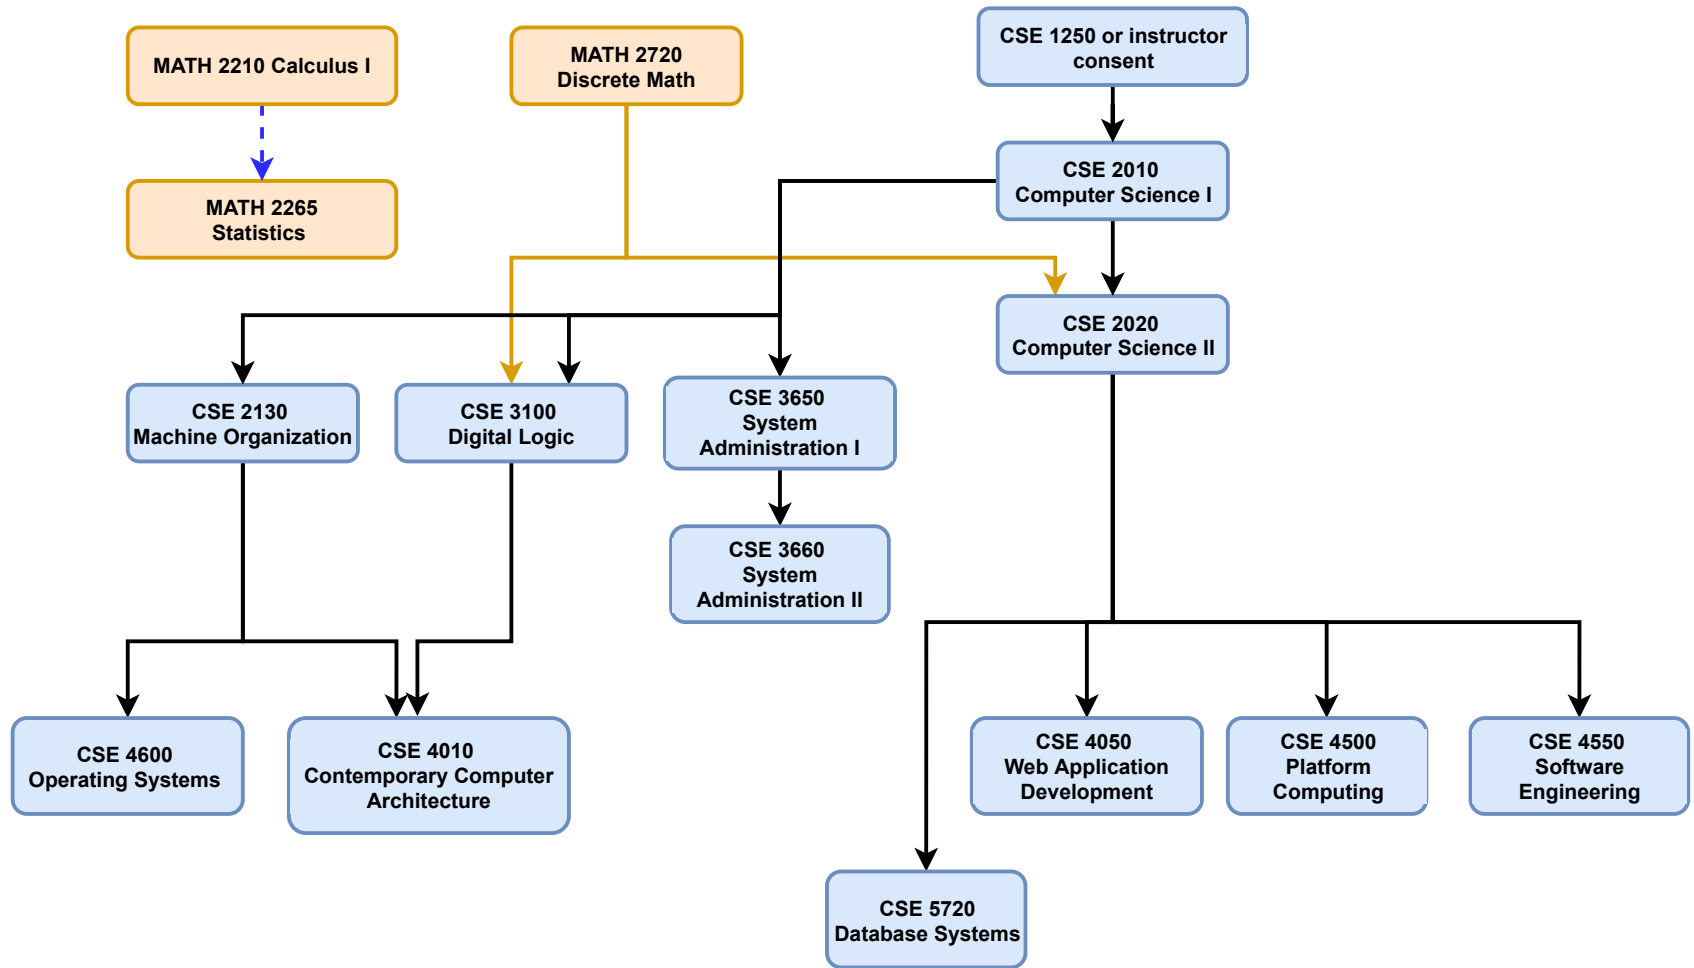

BA Computer Systems, System Administration

Flowchart of Coursework

Three units chosen from CSE courses numbered 3000 and above.

Pre or co requisite ← - - -

Ethics Senior Seminar will count towards the GE Writing Intensive Requirement