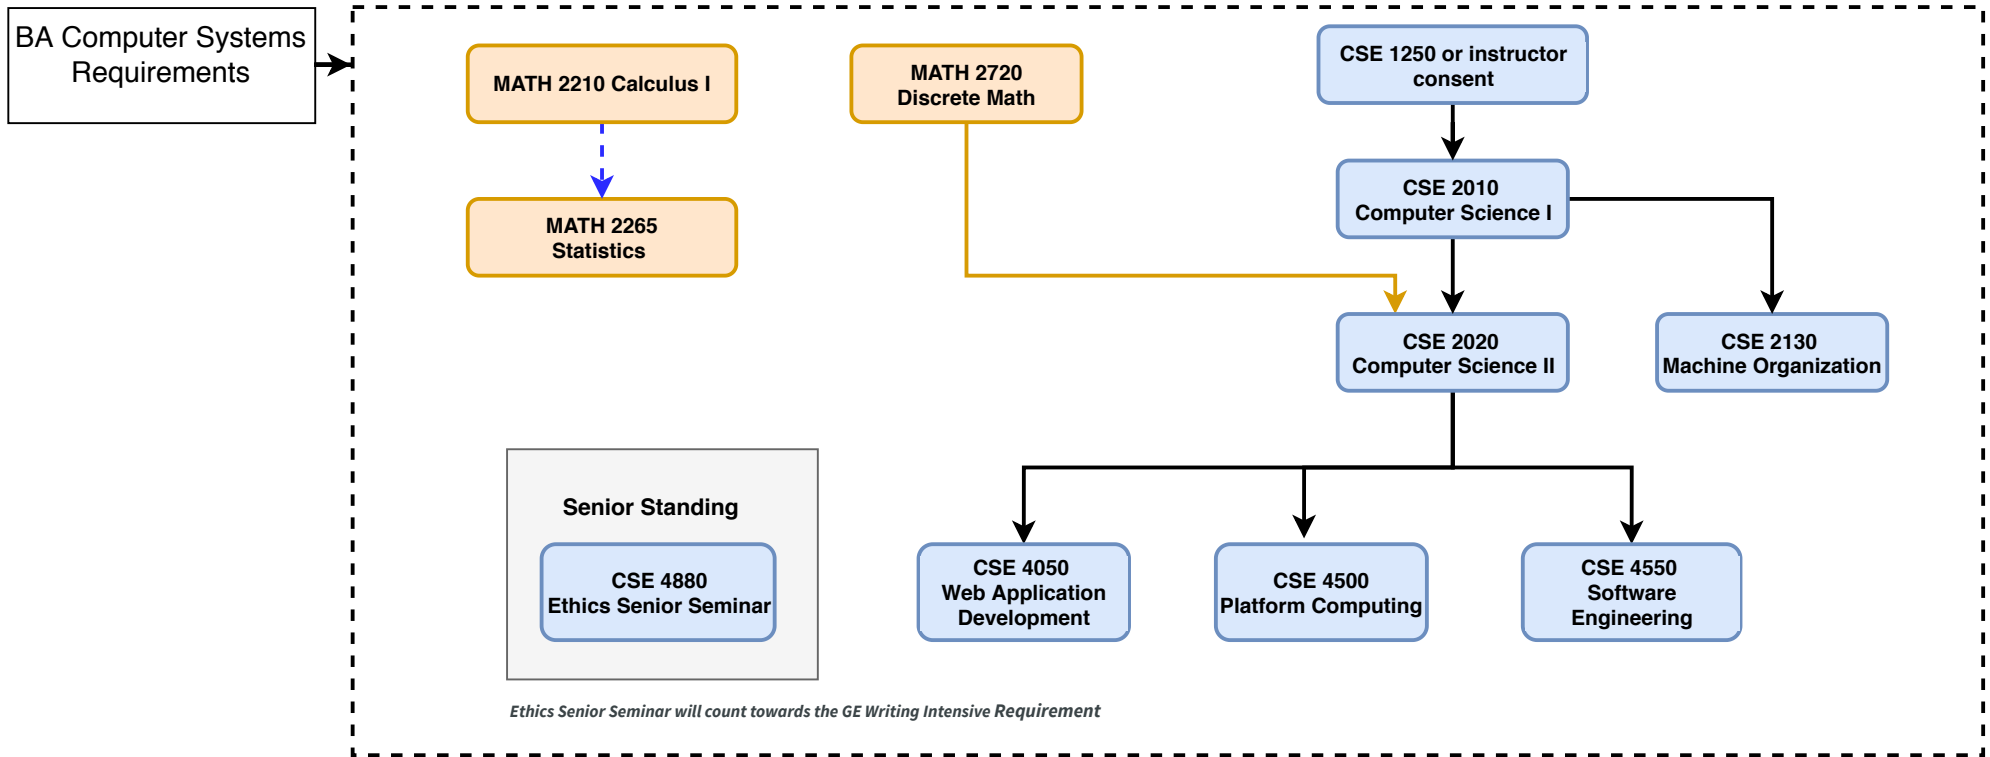

# BA Computer Systems, General Interdisciplinary

## Flowchart of Coursework

**Electives(12):** Twelve units chosen from **CSE 3000-level and above** courses and not previously taken.

General Interdisciplinary Concentration (18 units) (Program Code: CSGI)	
	Three units chosen from CSE courses numbered 3000 and above. <span style="float: right;">3</span>
Concentration Specific	Fifteen units of coursework in another discipline such as a minor or other cohesive programs of study; subject to approval by the School of Computer Science and Engineering. <span style="float: right;">15</span>
<b>Total Units</b>	<b>18</b>