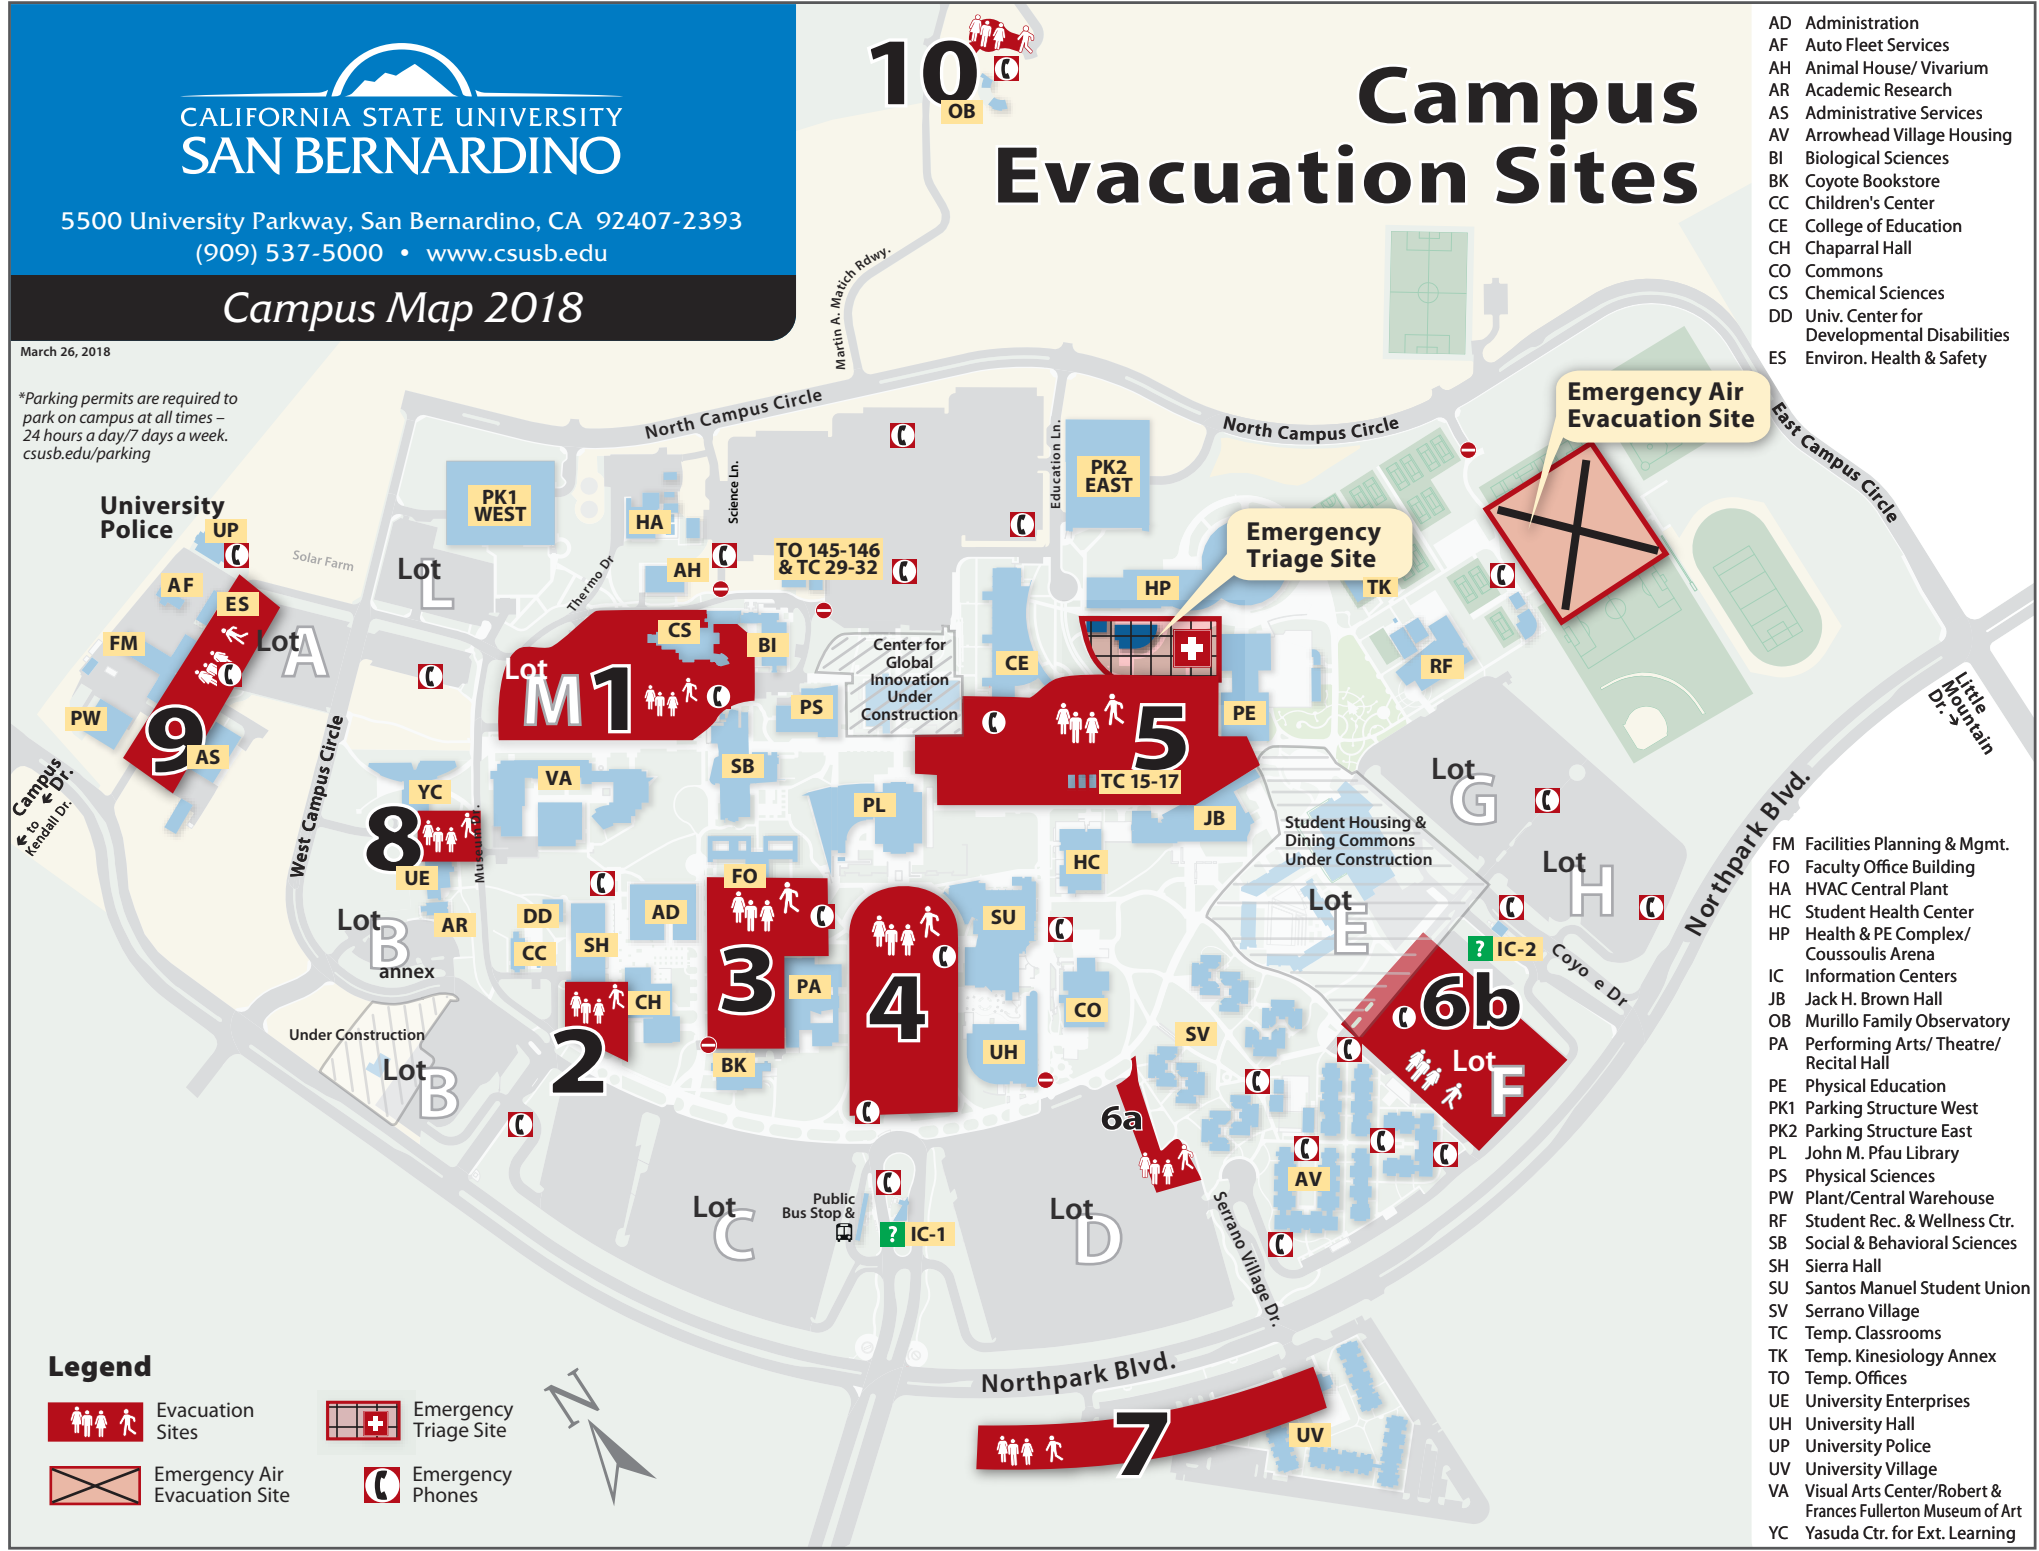

*Parking permits are required to park on campus at all times – 24 hours a day/7 days a week. csusb.edu/parking

10
OB

Campus Evacuation Sites

- AD Administration
- AF Auto Fleet Services
- AH Animal House/Vivarium
- AR Academic Research
- AS Administrative Services
- AV Arrowhead Village Housing
- BI Biological Sciences
- BK Coyote Bookstore
- CC Children's Center
- CE College of Education
- CO Commons
- CS Chemical Sciences
- DD Univ. Center for Developmental Disabilities
- ES Environ. Health & Safety

Emergency Air Evacuation Site

Emergency Triage Site

- Legend**
- Evacuation Sites
 - Emergency Triage Site
 - Emergency Air Evacuation Site
 - Emergency Phones

- FM Facilities Planning & Mgmt.
- FO Faculty Office Building
- HA HVAC Central Plant
- HC Student Health Center
- HP Health & PE Complex/Coussoulis Arena
- IC Information Centers
- JB Jack H. Brown Hall
- OB Murillo Family Observatory
- PA Performing Arts/Theatre/Recital Hall
- PE Physical Education
- PK1 Parking Structure West
- PK2 Parking Structure East
- PL John M. Pfau Library
- PS Physical Sciences
- PW Plant/Central Warehouse
- RF Student Rec. & Wellness Ctr.
- SB Social & Behavioral Sciences
- SH Sierra Hall
- SU Santos Manuel Student Union
- SV Serrano Village
- TC Temp. Classrooms
- TK Temp. Kinesiology Annex
- TO Temp. Offices
- UE University Enterprises
- UH University Hall
- UP University Police
- UV University Village
- VA Visual Arts Center/Robert & Frances Fullerton Museum of Art
- YC Yasuda Ctr. for Ext. Learning