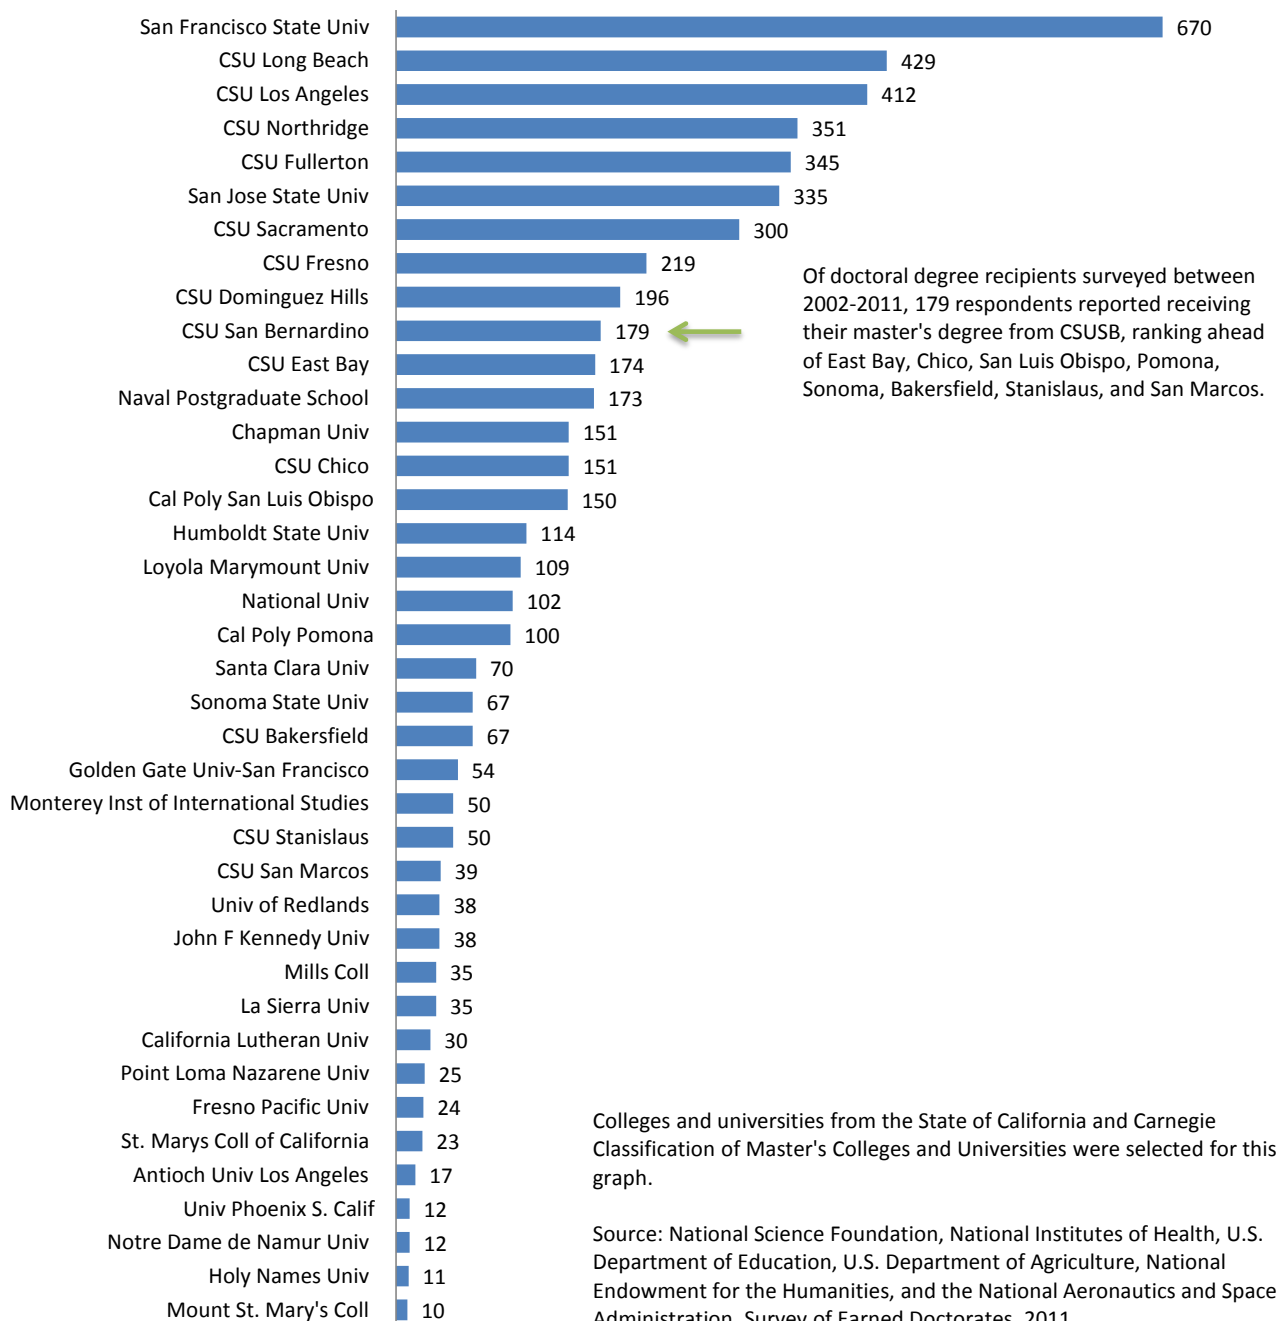

Table 4: Masters Institutions of Doctoral Recipients, 2002 and 2011 Gains in Ranking by CSU Campus