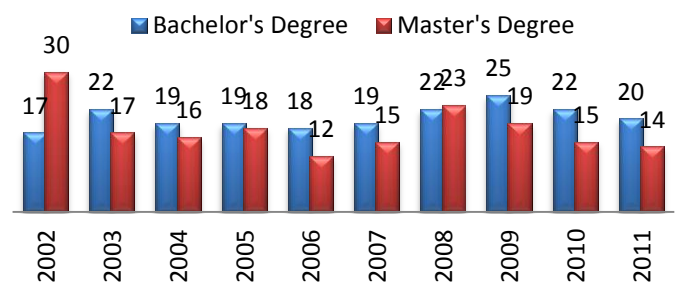

CSUSB as a Baccalaureate and Master's Institution

By: Muriel C. Lopez-Wagner
November 14, 2013
CSUSB Office of Institutional Research