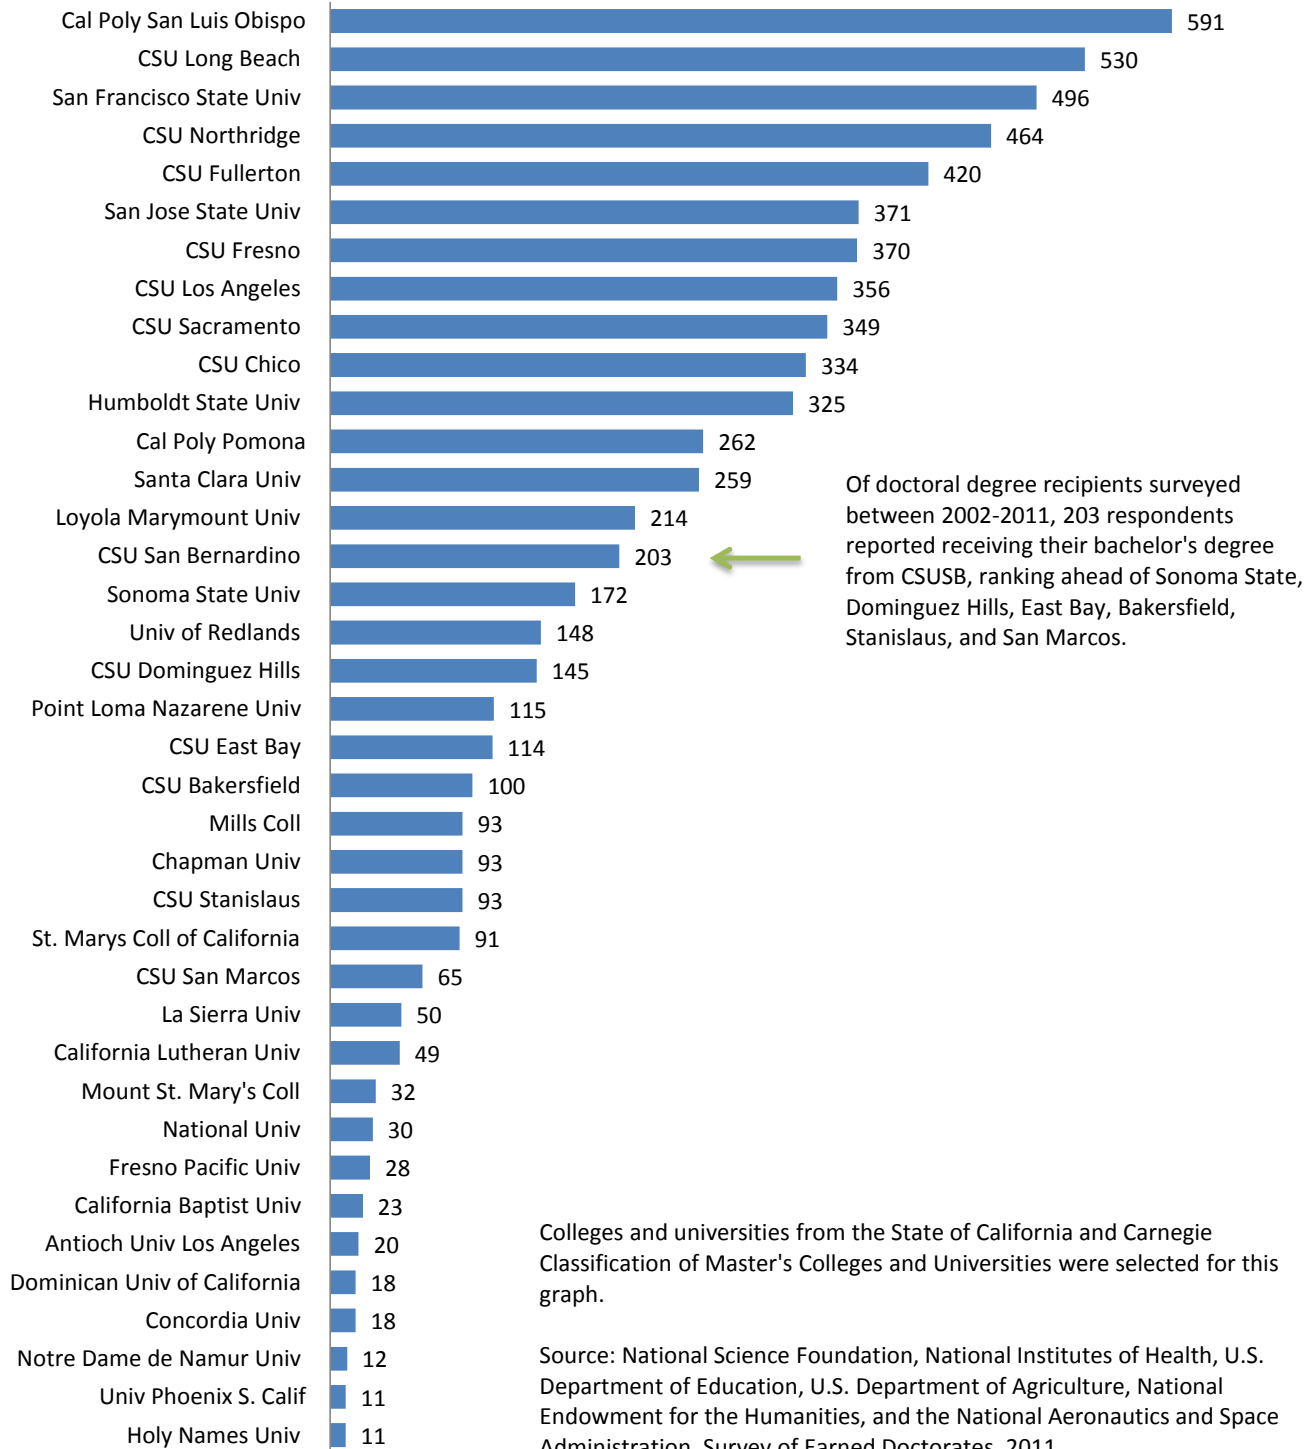

Table 2: Baccalaureate Institutions of Doctoral Recipients, 2002 and 2011 Gains in Ranking by CSU Campus

**Table 1: Baccalaureate Institutions of Doctoral Recipients, 2002–2011
California Colleges & Universities**