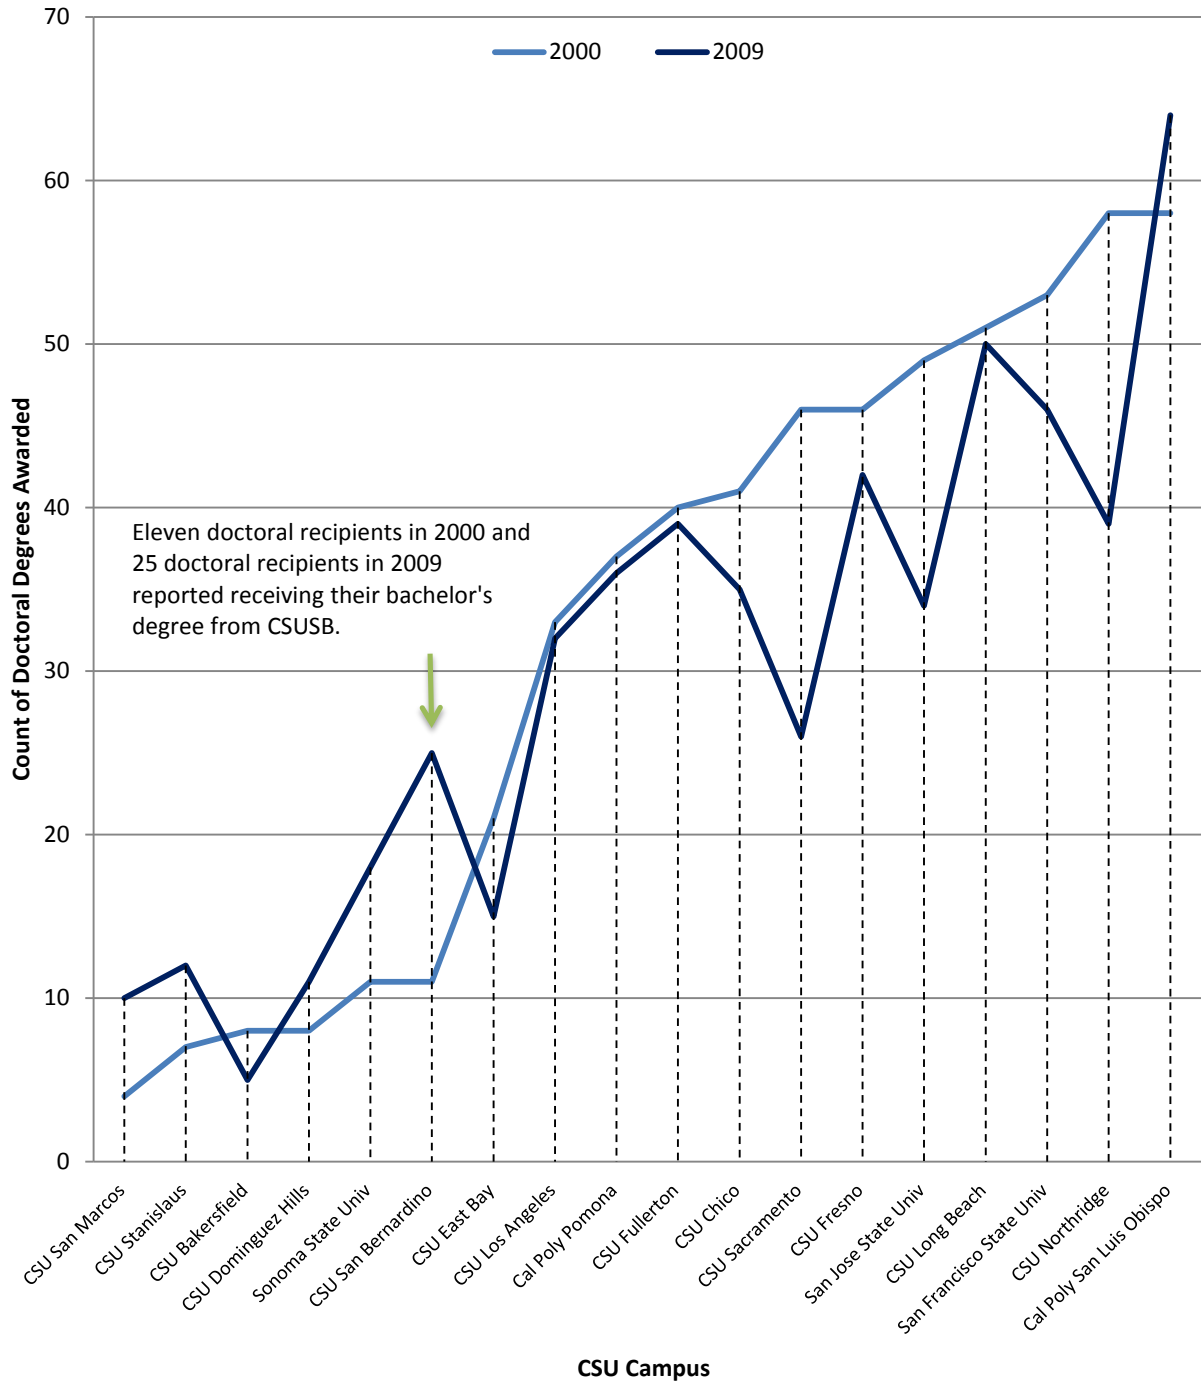

**Table 2: Baccalaureate Institutions of Doctoral Recipients
Count of Doctoral Degrees in 2000 and 2009
California State University**

CSU campuses and Carnegie Classification of Master's Colleges and Universities were selected for this graph.

Source: Survey of Earned Doctorates by the University of Chicago National Opinion Research Center funded by the National Science Foundation (NSF)
<http://www.nsf.gov/statistics/srvydoctorates/>.