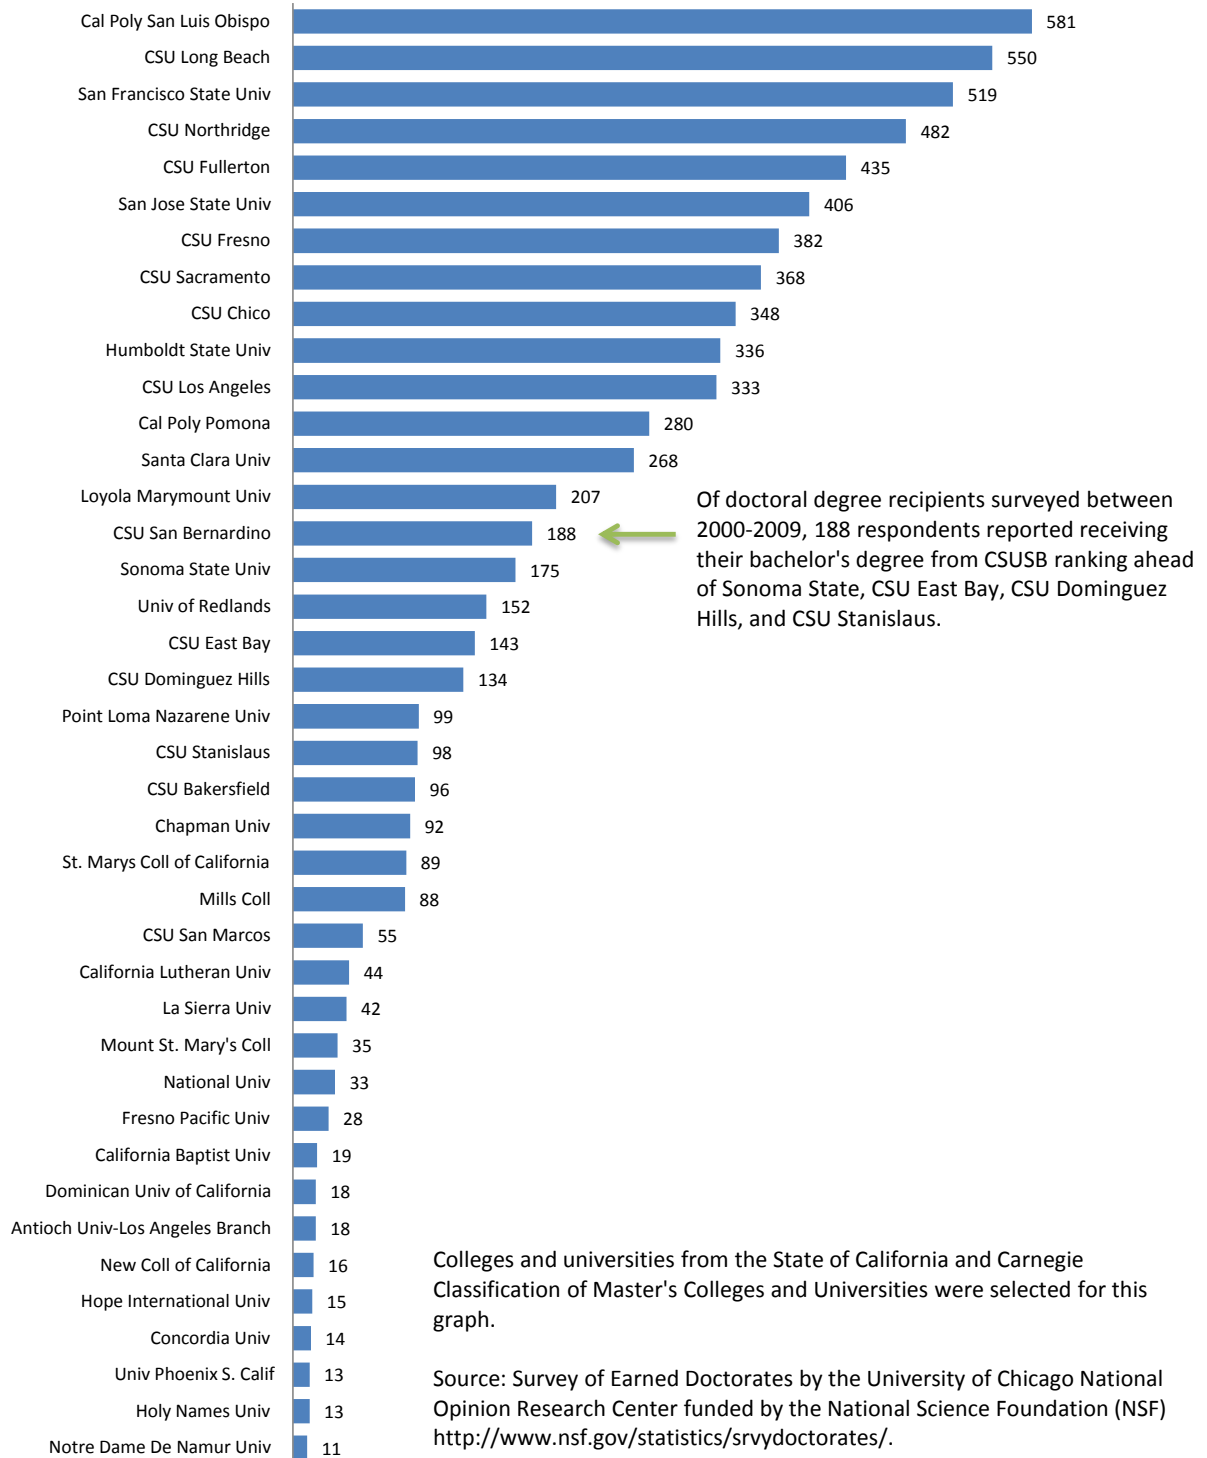

### CSUSB as a Baccalaureate Institution

### CSUSB as a Master's Institution

By: Muriel C. Lopez-Wagner

February 17, 2012

CSUSB Office of Institutional Research

**Table 3: Baccalaureate Institutions of Doctoral Recipients, 2000–2009  
State of California Colleges & Universities**