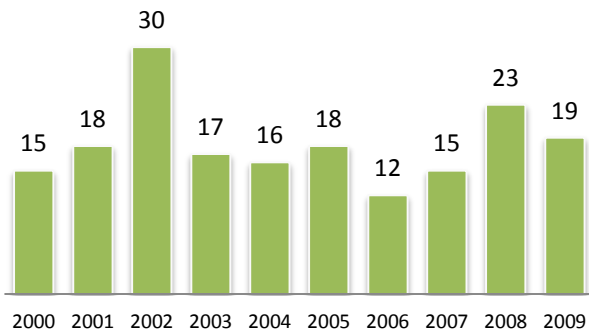

CSUSB as a Master's Institution

By: Muriel C. Lopez-Wagner

February 17, 2012

CSUSB Office of Institutional Research