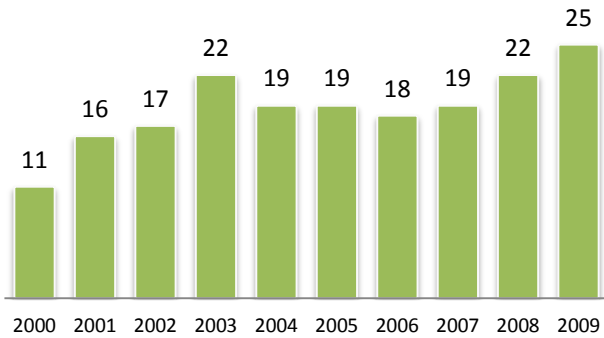

Graphs below show a growing number of doctoral recipients each year reporting that CSUSB was the degree granting institution for their bachelor's and master's degrees. This suggests preparedness for doctoral studies especially for students graduating with a bachelor's degree from CSUSB.

CSUSB as a Baccalaureate Institution