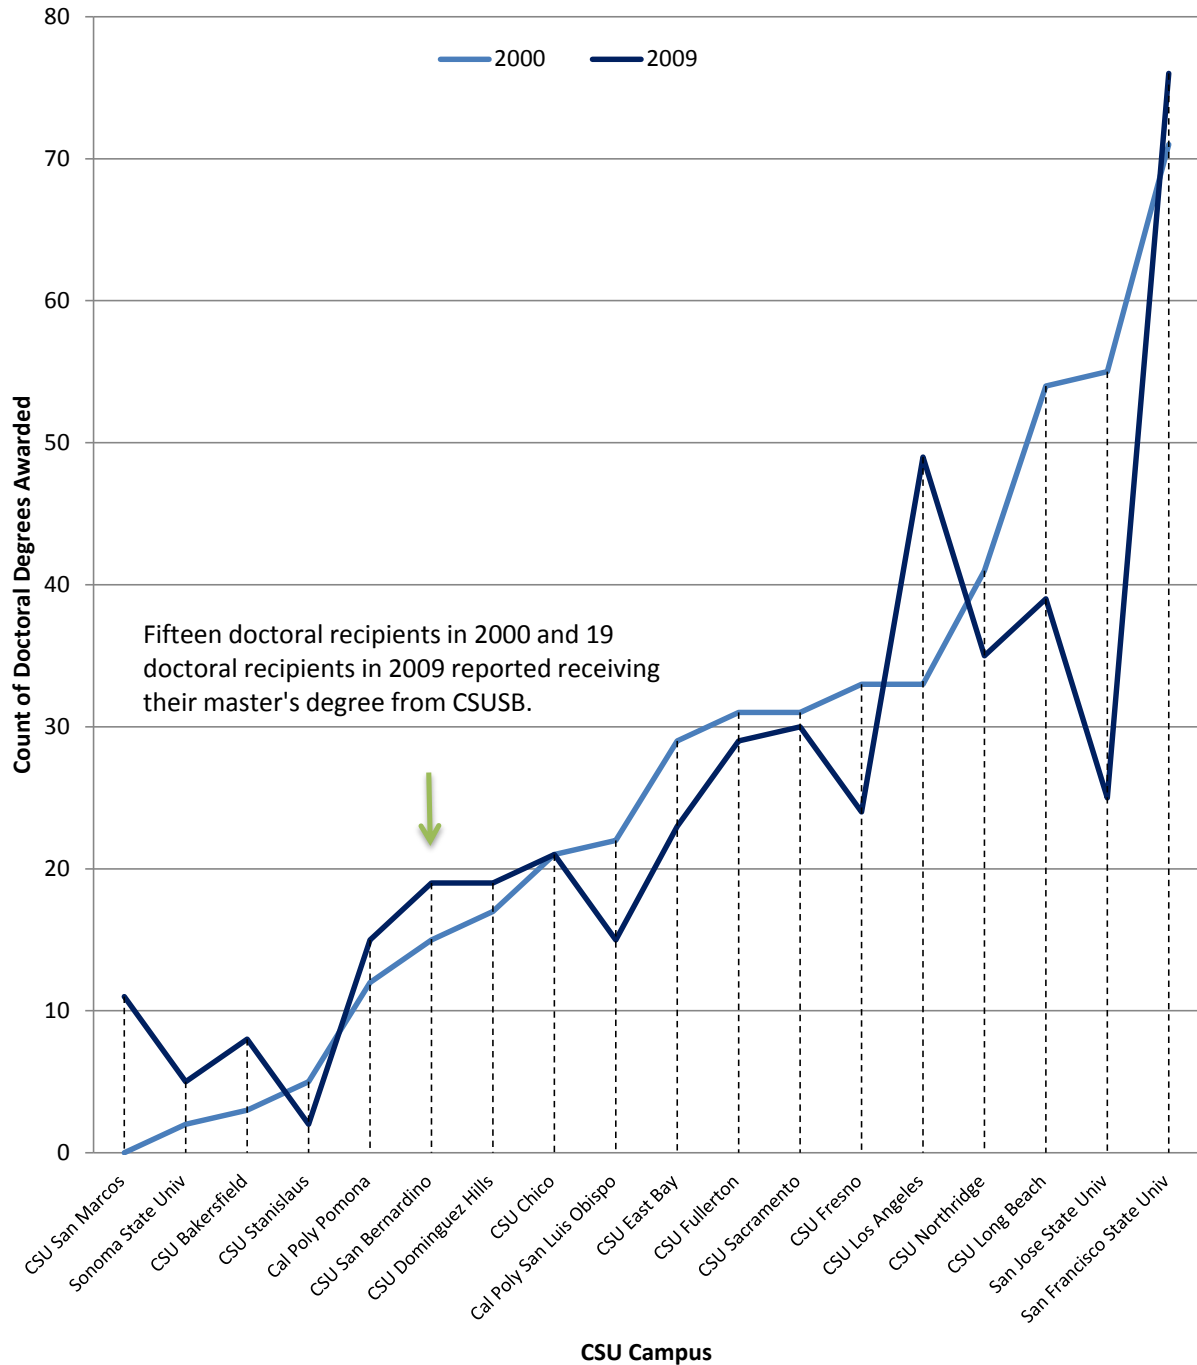

**Table 4: Masters Institutions of Doctoral Recipients
Count of Doctoral Degrees in 2000 and 2009
California State University**

CSU campuses and Carnegie Classification of Master's Colleges and Universities were selected for this graph.

Source: Survey of Earned Doctorates by the University of Chicago National Opinion Research Center funded by the National Science Foundation (NSF) <http://www.nsf.gov/statistics/srvydoctorates/>.