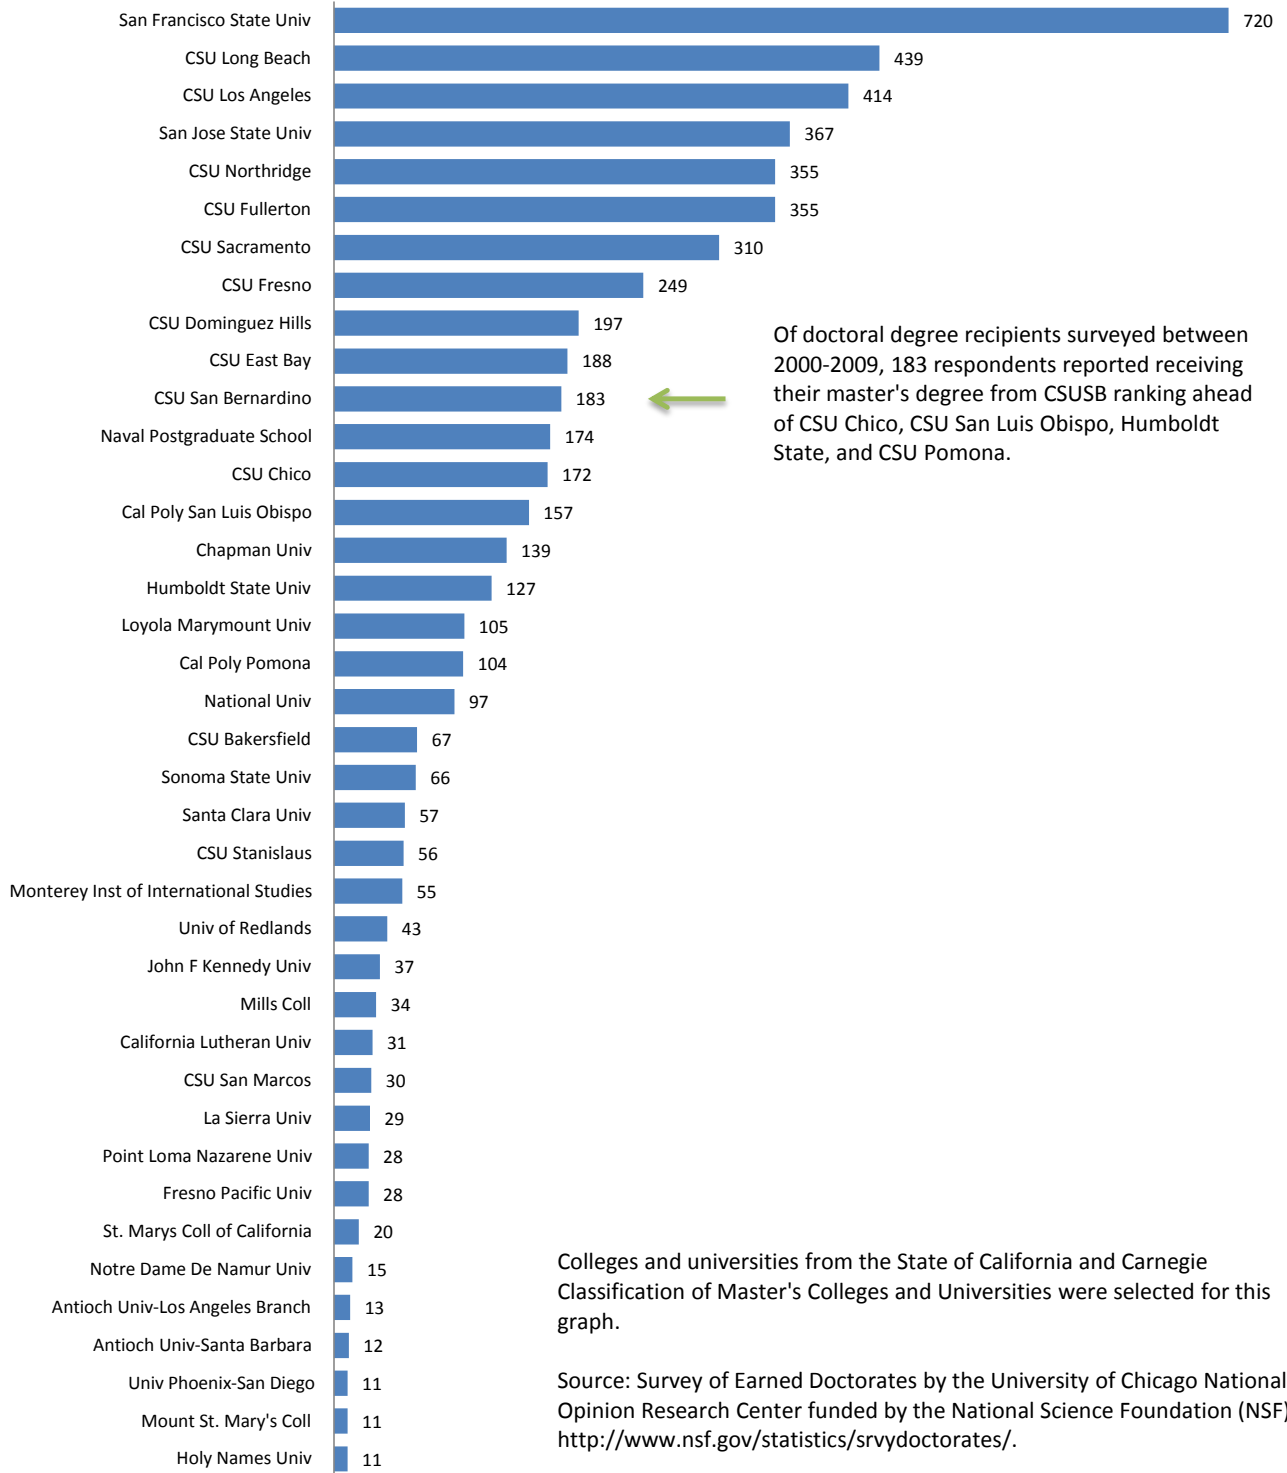

**Table 3: Masters Institutions of Doctoral Recipients, 2000–2009
State of California Colleges & Universities**