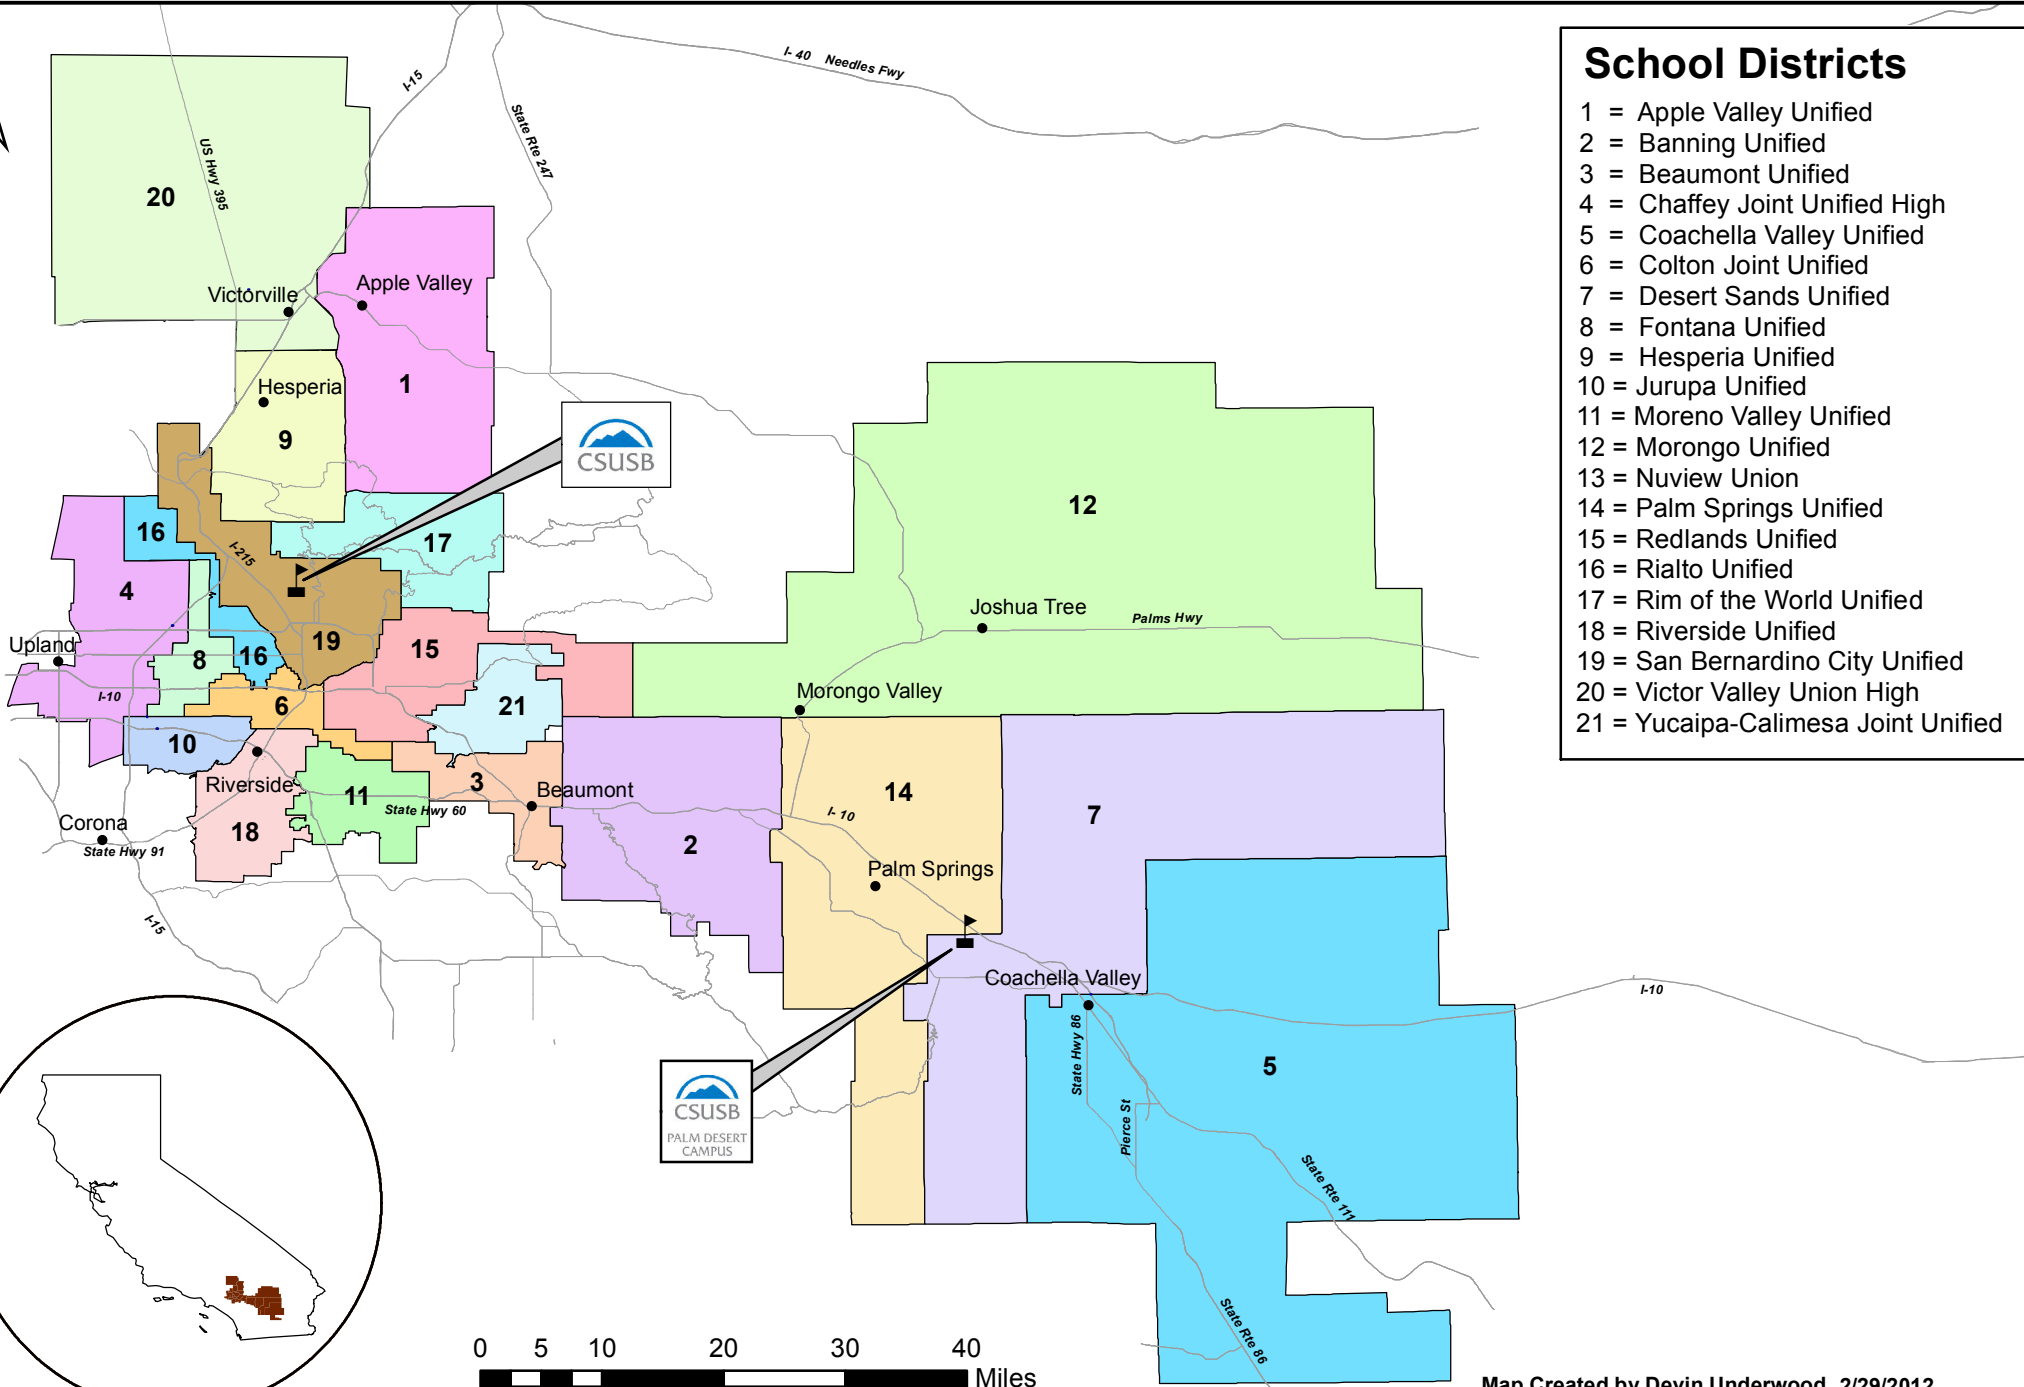

CSUSB First Time Freshmen Service Area

School Districts	
1	= Apple Valley Unified
2	= Banning Unified
3	= Beaumont Unified
4	= Chaffey Joint Unified High
5	= Coachella Valley Unified
6	= Colton Joint Unified
7	= Desert Sands Unified
8	= Fontana Unified
9	= Hesperia Unified
10	= Jurupa Unified
11	= Moreno Valley Unified
12	= Morongo Unified
13	= Nuview Union
14	= Palm Springs Unified
15	= Redlands Unified
16	= Rialto Unified
17	= Rim of the World Unified
18	= Riverside Unified
19	= San Bernardino City Unified
20	= Victor Valley Union High
21	= Yucaipa-Calimesa Joint Unified