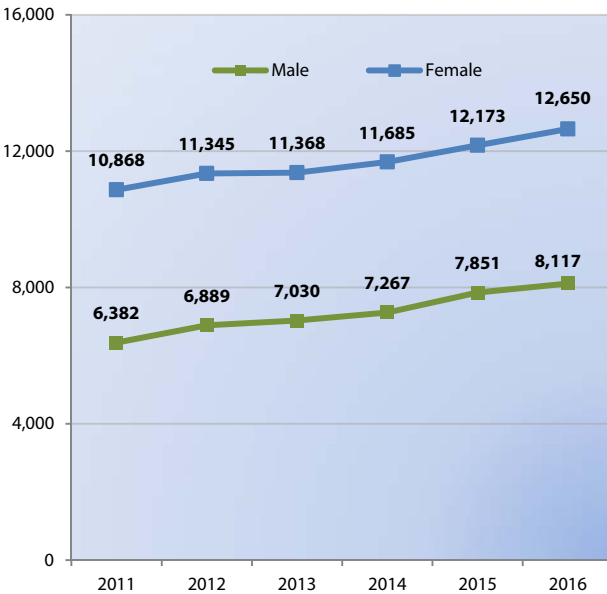

Headcount & FTES Fall 2011-2016

Headcount by College of Major Fall 2016

Headcount by Student Level Fall 2016

Headcount by Gender Fall 2011-2016

Headcount by Geographic Origin Fall 2016

Headcount by Race/Ethnic Group Fall 2016

*Undergraduate mean age is 22 and median age is 21.