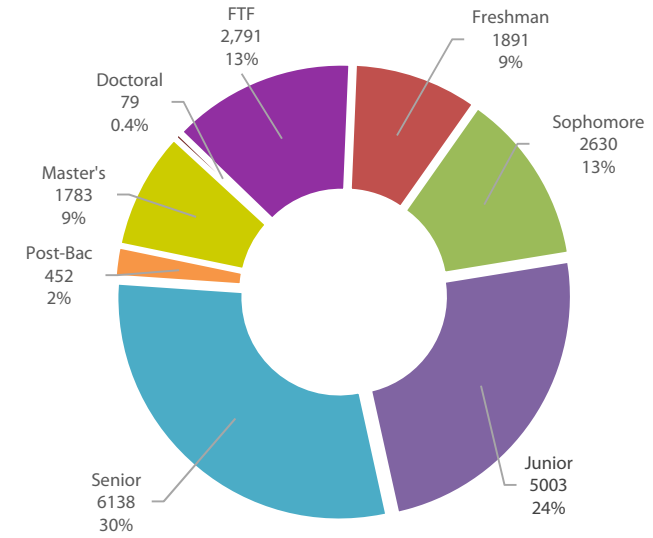

Top Graduate Degrees by Program 2015-2016

SWM Social Work	86
PAM Public Administration	65
ADMN Administration	60
EESL Education TESL	49
ESPE Special Education	48

Fall 2016 Quick Facts

Provided by the Office of Institutional Research
For additional information, please visit our website
<https://www.csusb.edu/institutional-research>

Headcount & FTES Fall 2011-2016

Headcount by College of Major Fall 2016

Headcount by Student Level Fall 2016

Headcount by Gender Fall 2011-2016

Headcount by Geographic Origin Fall 2016

Headcount by Race/Ethnic Group Fall 2016