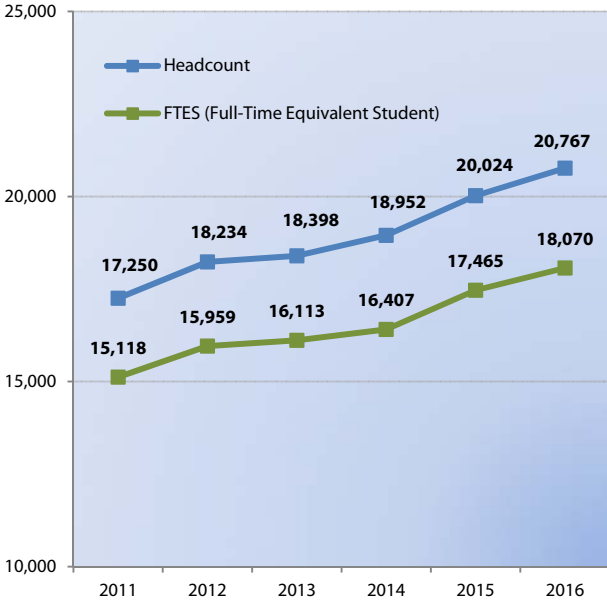

Headcount & FTES Fall 2011-2016