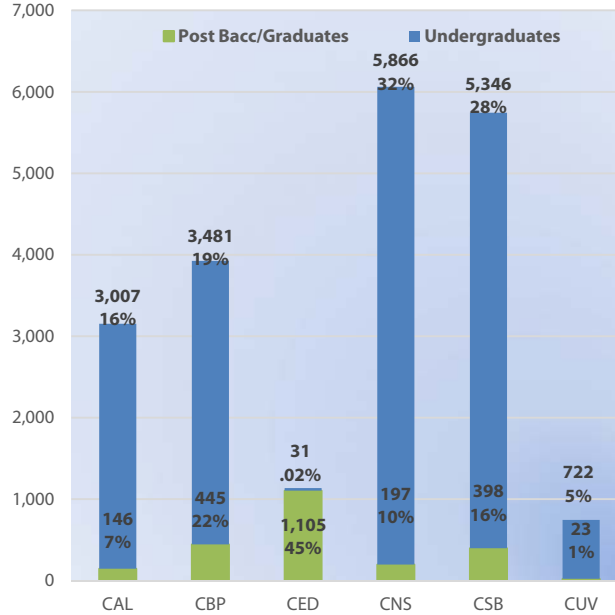

Top Graduate Degrees by Program 2015-2016

SWM Social Work	86
PAM Public Administration	65
ADMN Administration	60
EESL Education TESL	49
ESPE Special Education	48

Fall 2016 Quick Facts

Provided by the Office of Institutional Research
For additional information, please visit our website
<https://www.csusb.edu/institutional-research>

Headcount & FTES Fall 2011-2016

Headcount by College of Major Fall 2016

Headcount by Student Level Fall 2016

Headcount by Gender Fall 2011-2016

Headcount by Geographic Origin Fall 2016

Headcount by Race/Ethnic Group Fall 2016