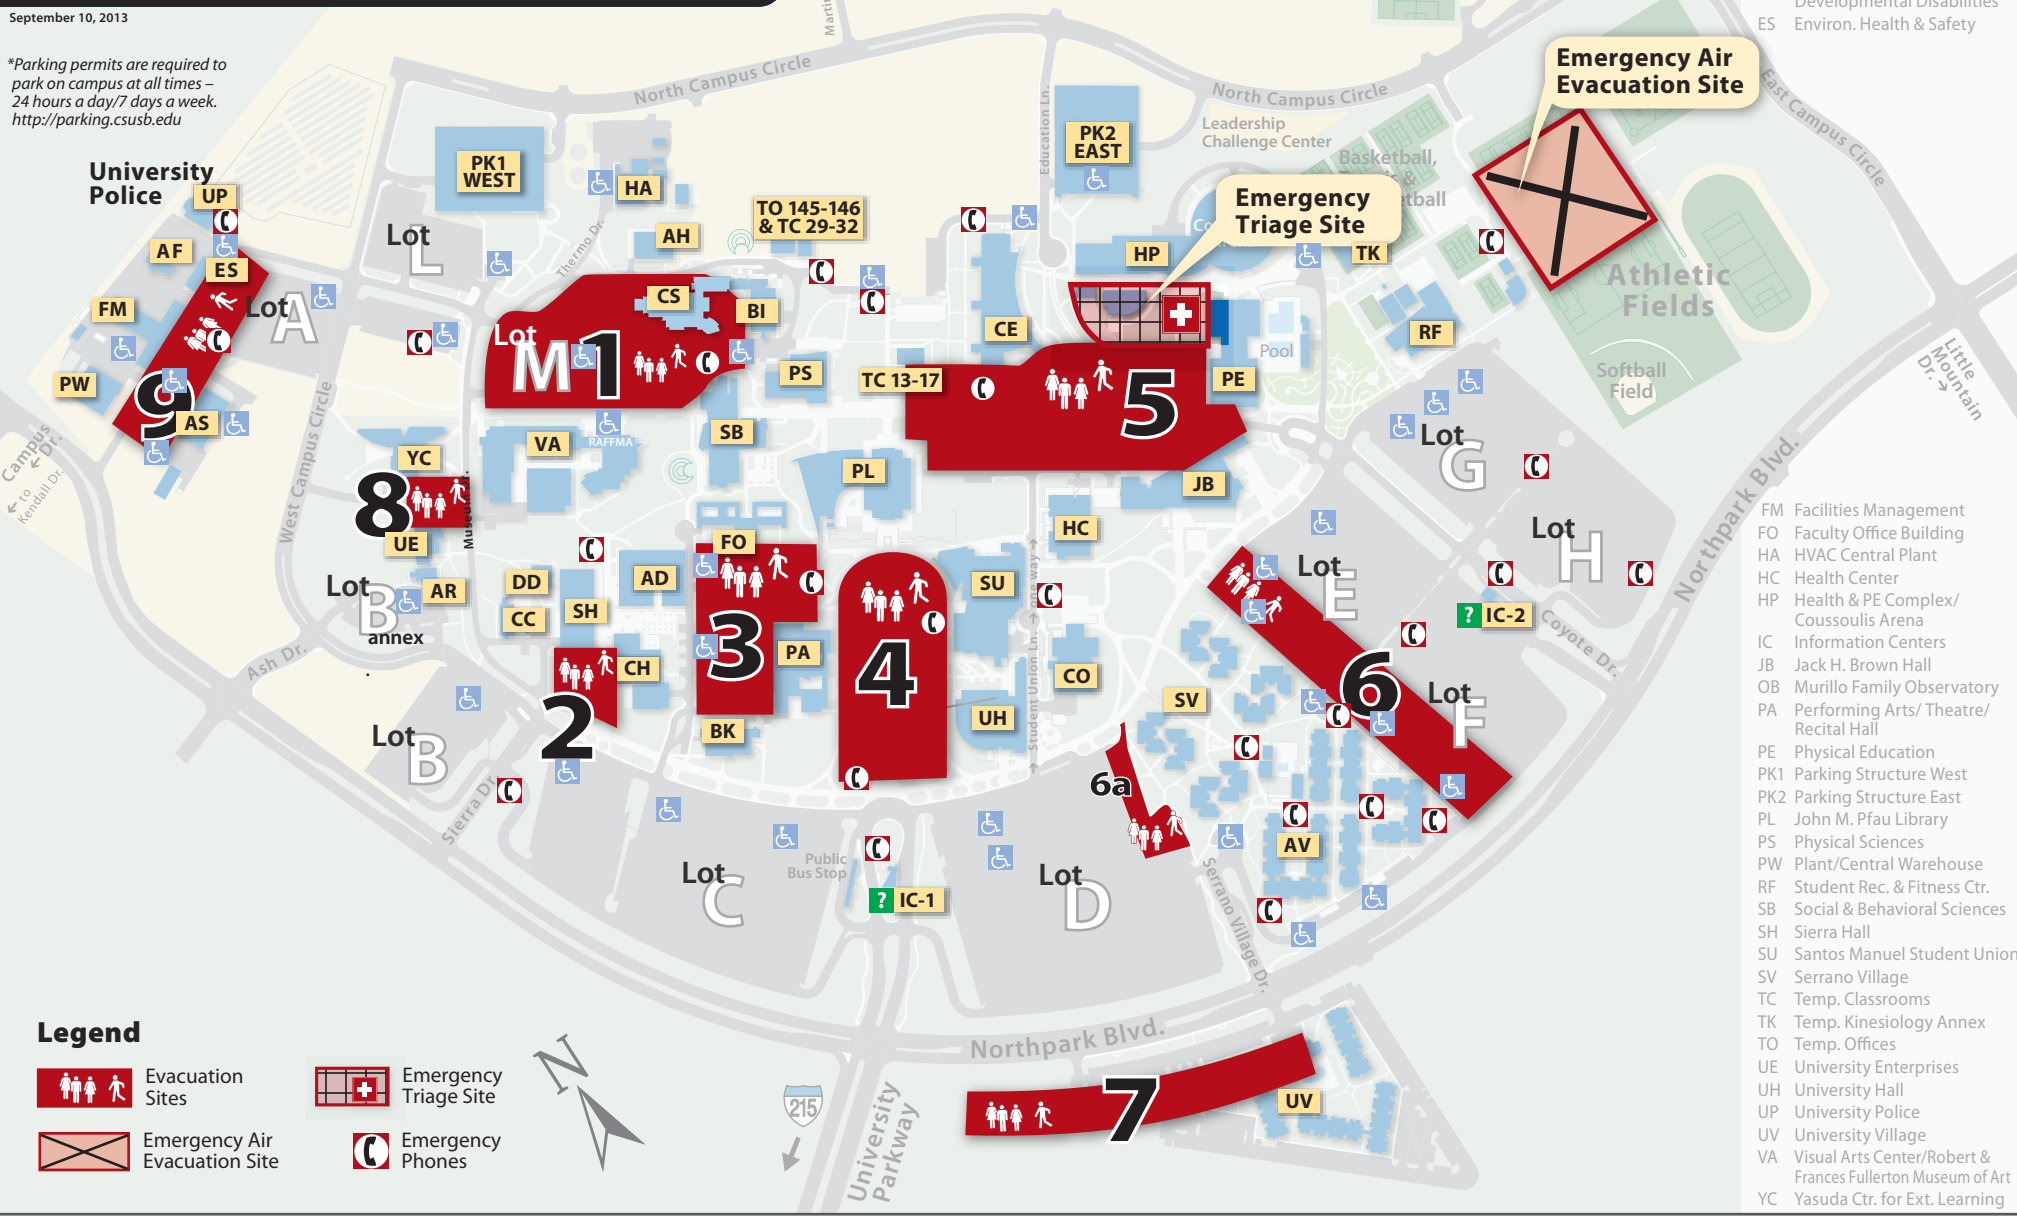

Campus Map 2014

September 10, 2013

*Parking permits are required to park on campus at all times – 24 hours a day/7 days a week. <http://parking.csusb.edu>

Campus Evacuation Sites

- AD Administration
- AF Auto Fleet Services
- AH Animal House/Vivarium
- AR Academic Research
- AS Administrative Services
- AV Arrowhead Village Housing
- BI Biological Sciences
- BK Coyote Bookstore
- CC Children's Center
- CE College of Education
- CH Chaparral Hall
- CO Commons
- CS Chemical Sciences
- DD Univ. Center for Developmental Disabilities
- ES Environ. Health & Safety

Legend

- Evacuation Sites
- Emergency Triage Site
- Emergency Air Evacuation Site
- Emergency Phones

- FM Facilities Management
- FO Faculty Office Building
- HA HVAC Central Plant
- HC Health Center
- HP Health & PE Complex/Coussoulis Arena
- IC Information Centers
- JB Jack H. Brown Hall
- OB Murillo Family Observatory
- PA Performing Arts/Theatre/Recital Hall
- PE Physical Education
- PK1 Parking Structure West
- PK2 Parking Structure East
- PL John M. Pfau Library
- PS Physical Sciences
- PW Plant/Central Warehouse
- RF Student Rec. & Fitness Ctr.
- SB Social & Behavioral Sciences
- SH Sierra Hall
- SU Santos Manuel Student Union
- SV Serrano Village
- TC Temp. Classrooms
- TK Temp. Kinesiology Annex
- TO Temp. Offices
- UE University Enterprises
- UH University Hall
- UP University Police
- UV University Village
- VA Visual Arts Center/Robert & Frances Fullerton Museum of Art
- YC Yasuda Ctr. for Ext. Learning