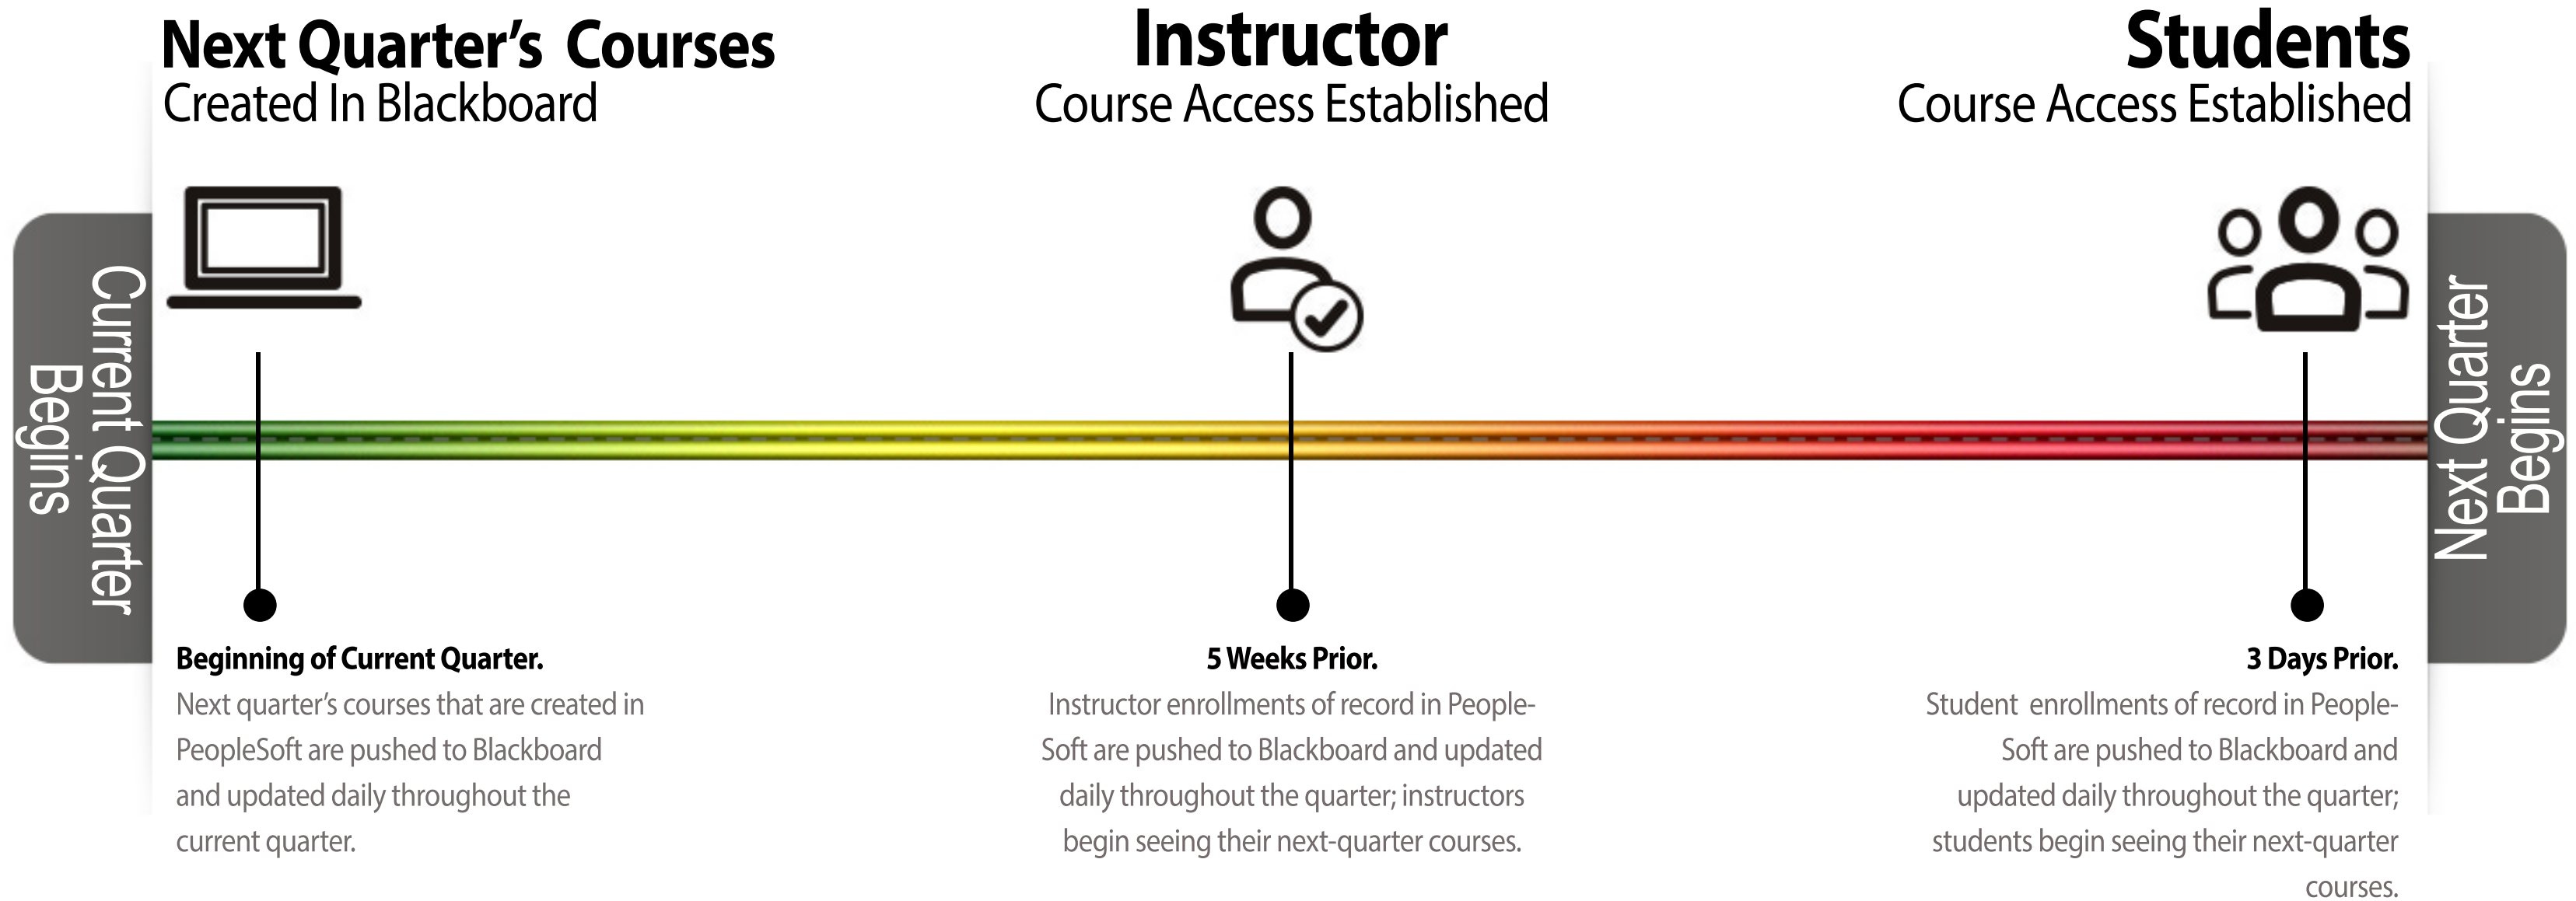

Blackboard Course Activation Timeline

Academic Technologies & Innovation (ATI)
California State University, 5500 University Parkway, San Bernardino CA 92407-2318

For questions or more information, please call (909) 537-7439